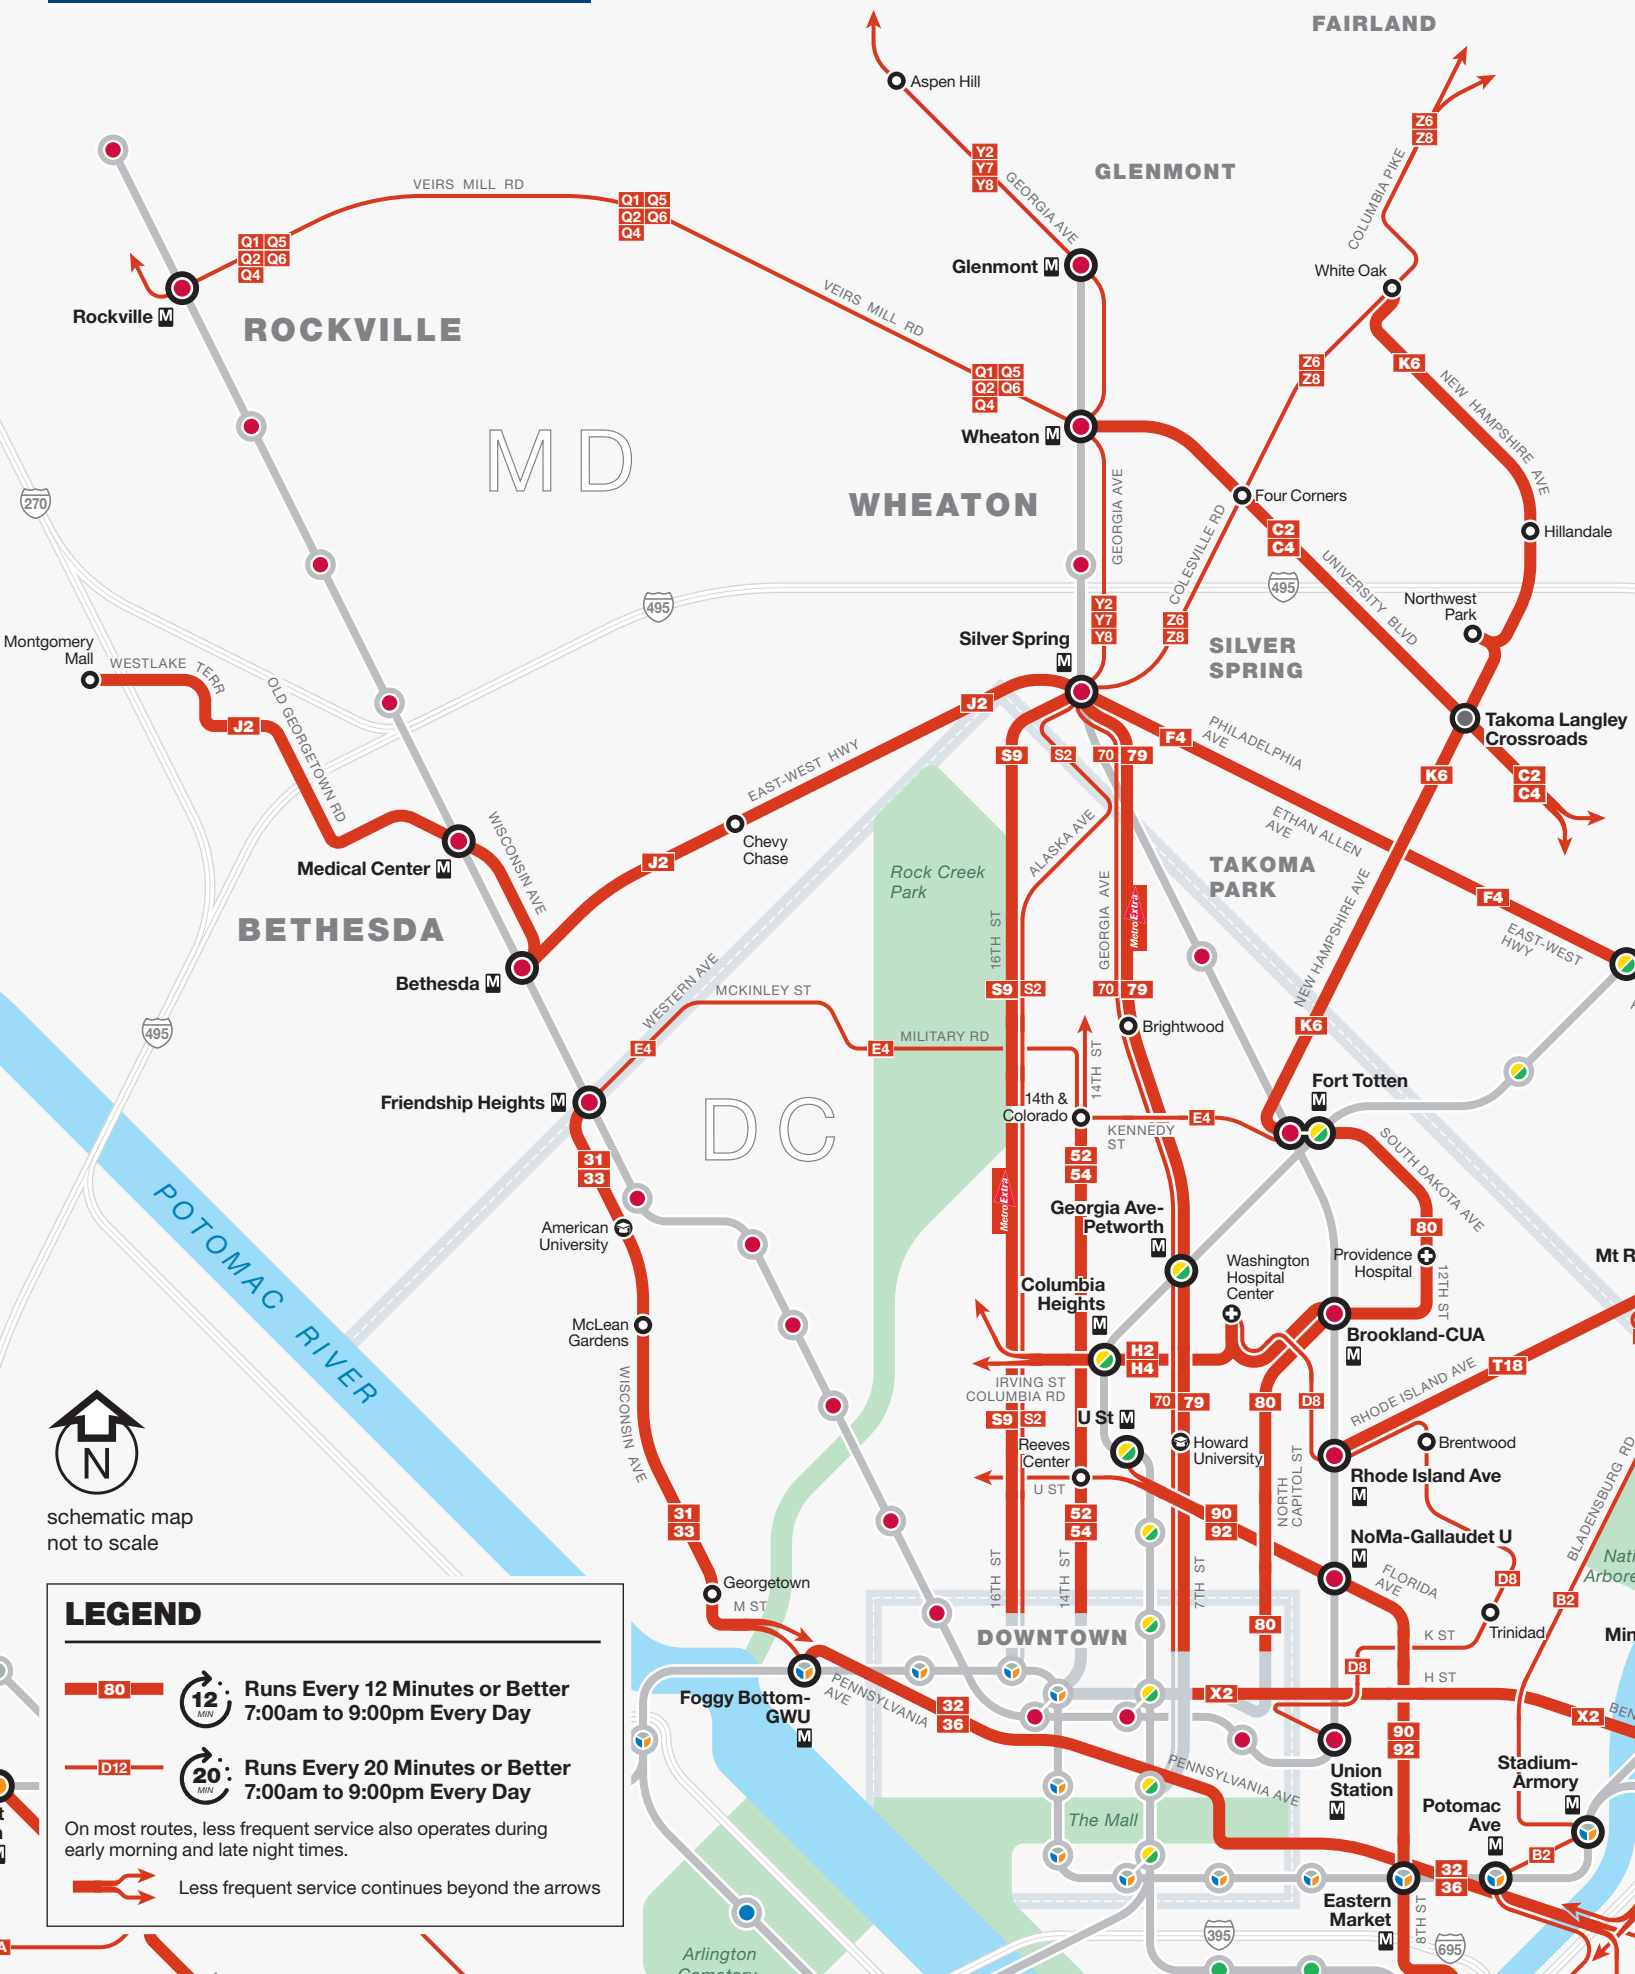

Metrobus Frequent Service

DC / MD - North

schematic map
not to scale

LEGEND

80 Runs Every 12 Minutes or Better
7:00am to 9:00pm Every Day

D12 Runs Every 20 Minutes or Better
7:00am to 9:00pm Every Day

On most routes, less frequent service also operates during early morning and late night times.

Less frequent service continues beyond the arrows