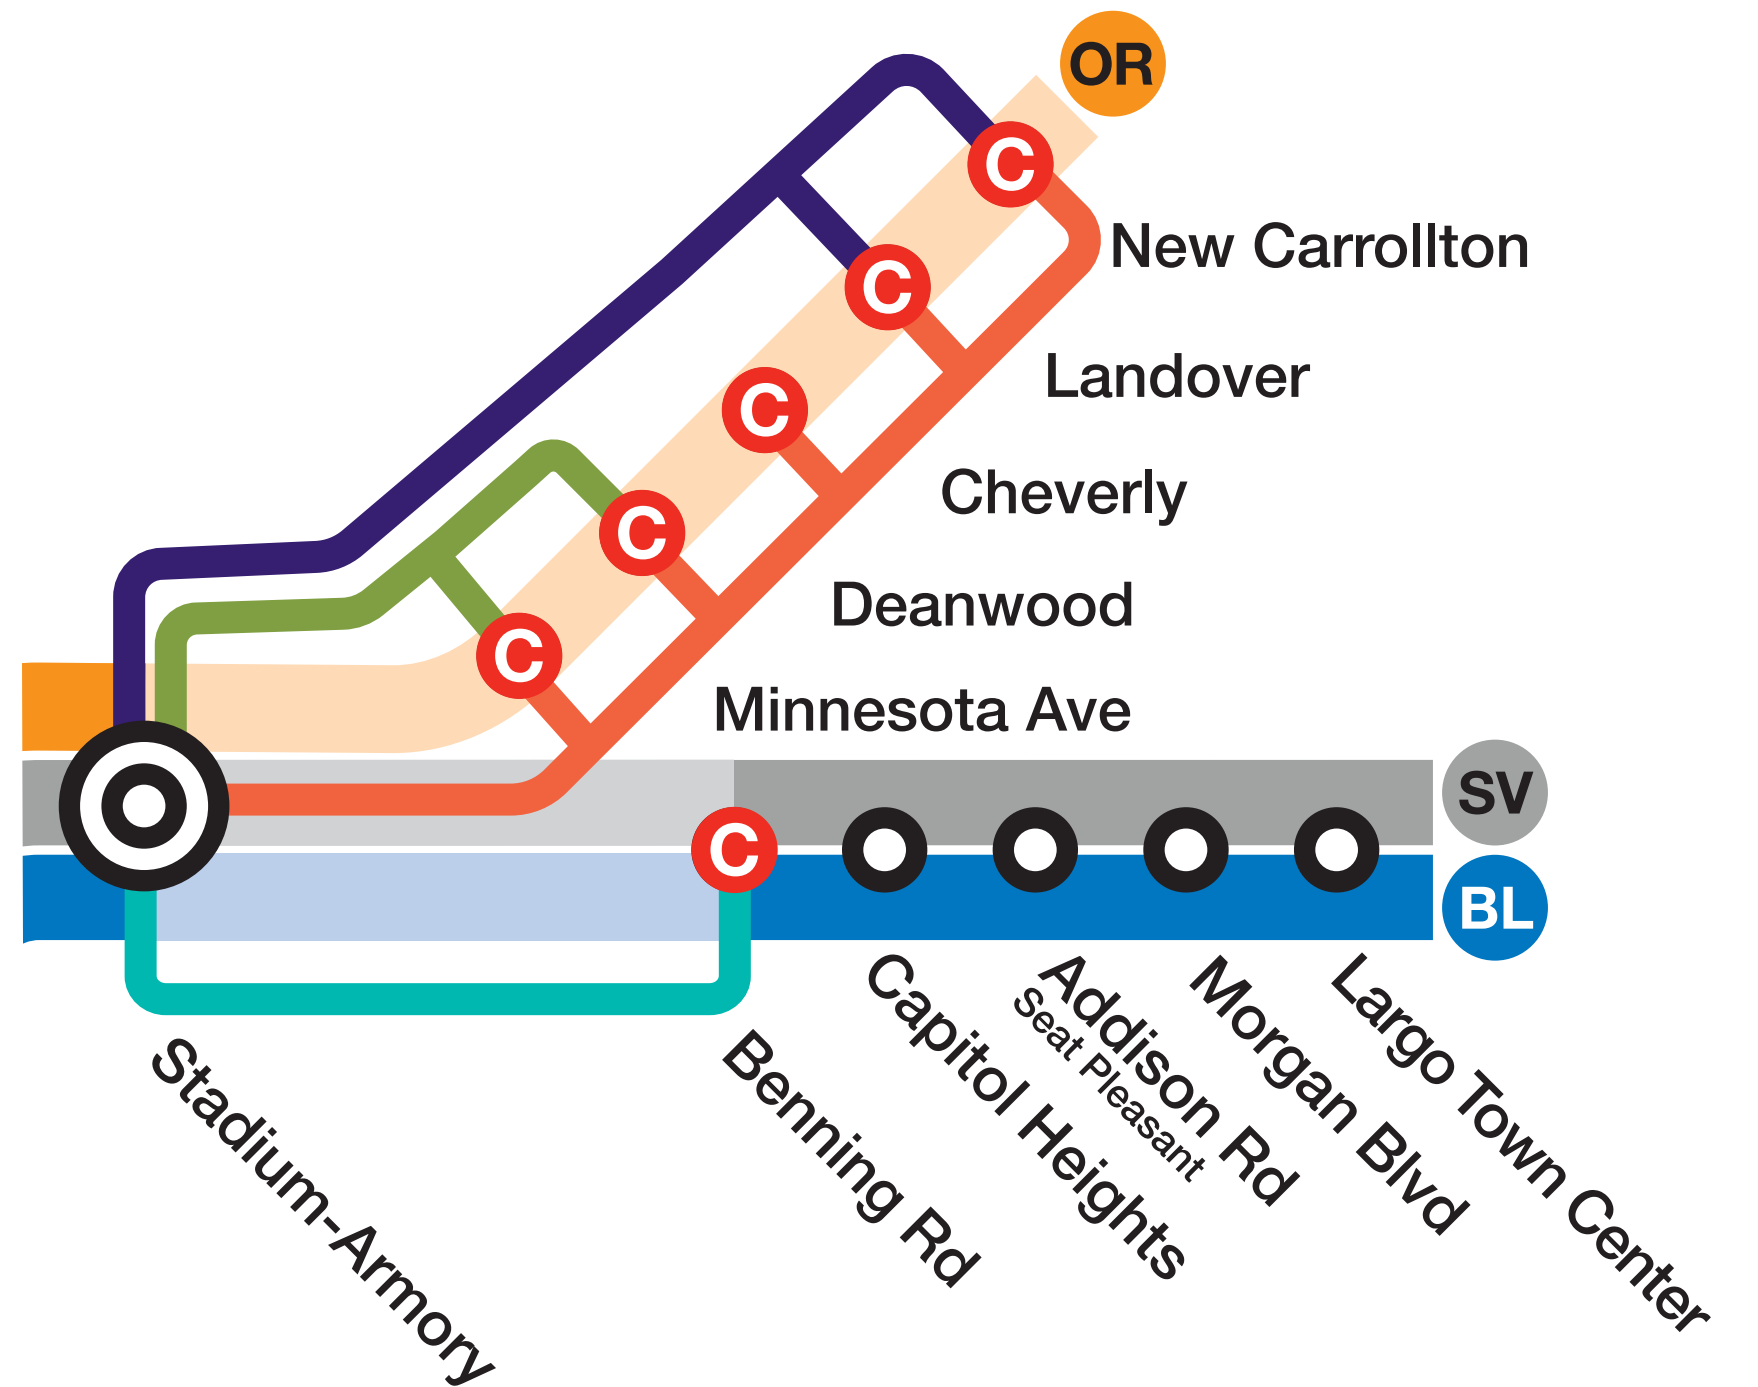

OR Free Shuttle Bus Service

Effective: May 28 – September 5, 2022
Saturday and Sunday Only

LOCAL SERVICE

Local Shuttle

Between **New Carrollton, Landover, Cheverly, Deanwood, Minnesota Ave & Stadium-Armory**

EXPRESS SERVICE

Express 1

Limited stops at **New Carrollton, Landover & Stadium-Armory**

Express 2

Limited stops at **Deanwood, Minnesota Ave & Stadium-Armory**

Blue/Silver Line Shuttle*

Between **Stadium-Armory & Benning Rd**

ADA shuttles available upon request between impacted stations

*Operates on Saturday and Sunday only

 Station closed |  Station open |  Transfer station

 No **OR** service east of Stadium-Armory |   No **BL** **SV** service between Benning Rd & Stadium-Armory