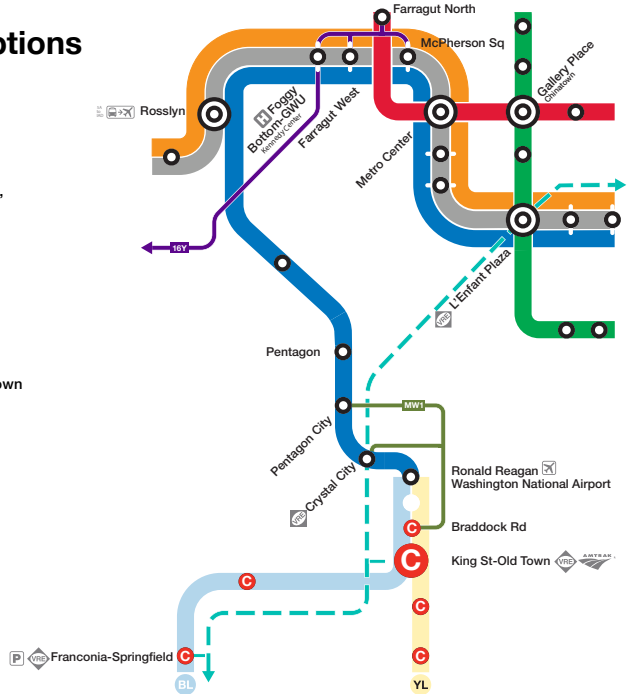

Convenient Travel Options

Effective: September 10 - October 22, 2022

16Y Barcroft-Farragut Line **metrobus**

Between Columbia Pike, Foggy Bottom-GWU, Farragut West, Farragut North, & McPherson Square

MW1 Braddock Rd - Pentagon City **metroway**

Between Braddock Rd, Crystal City, & Pentagon City

Virginia Railway Express **VRE**

Commuter Rail Between Franconia-Springfield, King St-Old Town (VRE Station Alexandria), Crystal City, & L'Enfant Plaza

Station Closed

Station Open

Transfer Station

No BL YL service south of Ronald Reagan Washington National Airport

ADA shuttles available upon request between impacted stations