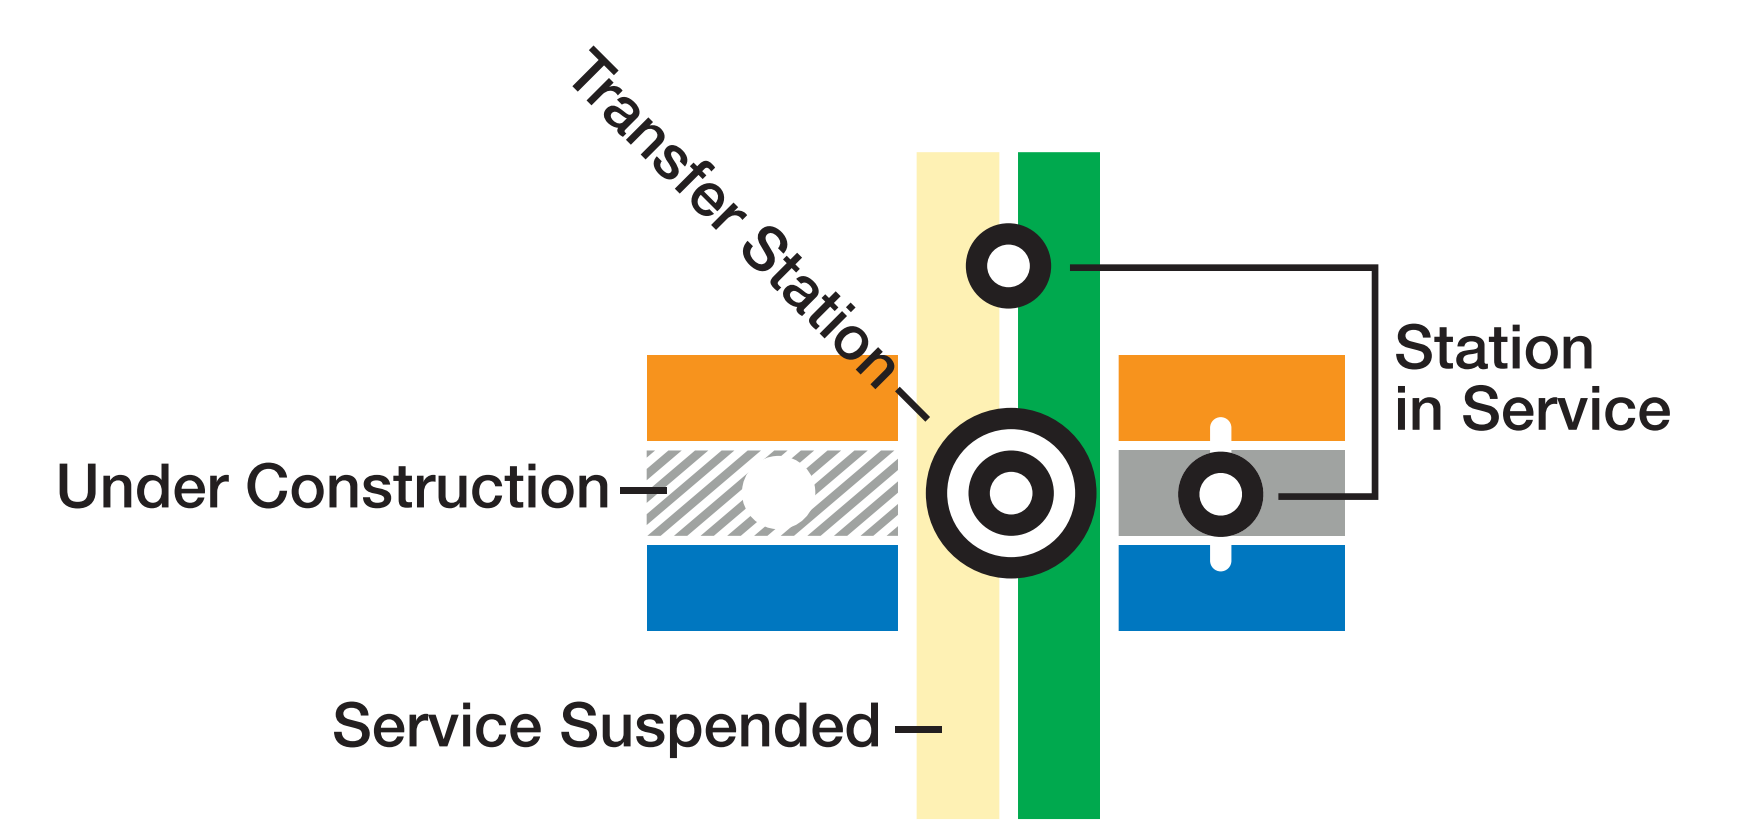

Legend

- RD** Red Line • Glenmont / Shady Grove
- OR** Orange Line • New Carrollton / Vienna
- BL** Blue Line • Franconia-Springfield/Huntington/
Largo Town Center/New Carrollton
- GR** Green Line • Branch Ave / Greenbelt
- SV** Silver Line • Wiehle-Reston East / Largo Town Center

Station Features

- Bus to Airport
- Parking
- Hospital
- Airport

-
- Connecting Rail Systems

Effective: Oct. 23, 2022 - May 2023

No YL service
BL trains will also operate between
 Huntington and New Carrollton stations

Station Open Transfer Station

- No Smoking
- No Eating or Drinking
- No Animals (except service animals)
- No Audio (without earphones)
- No Littering or Spitting
- No Dangerous or Flammable Items