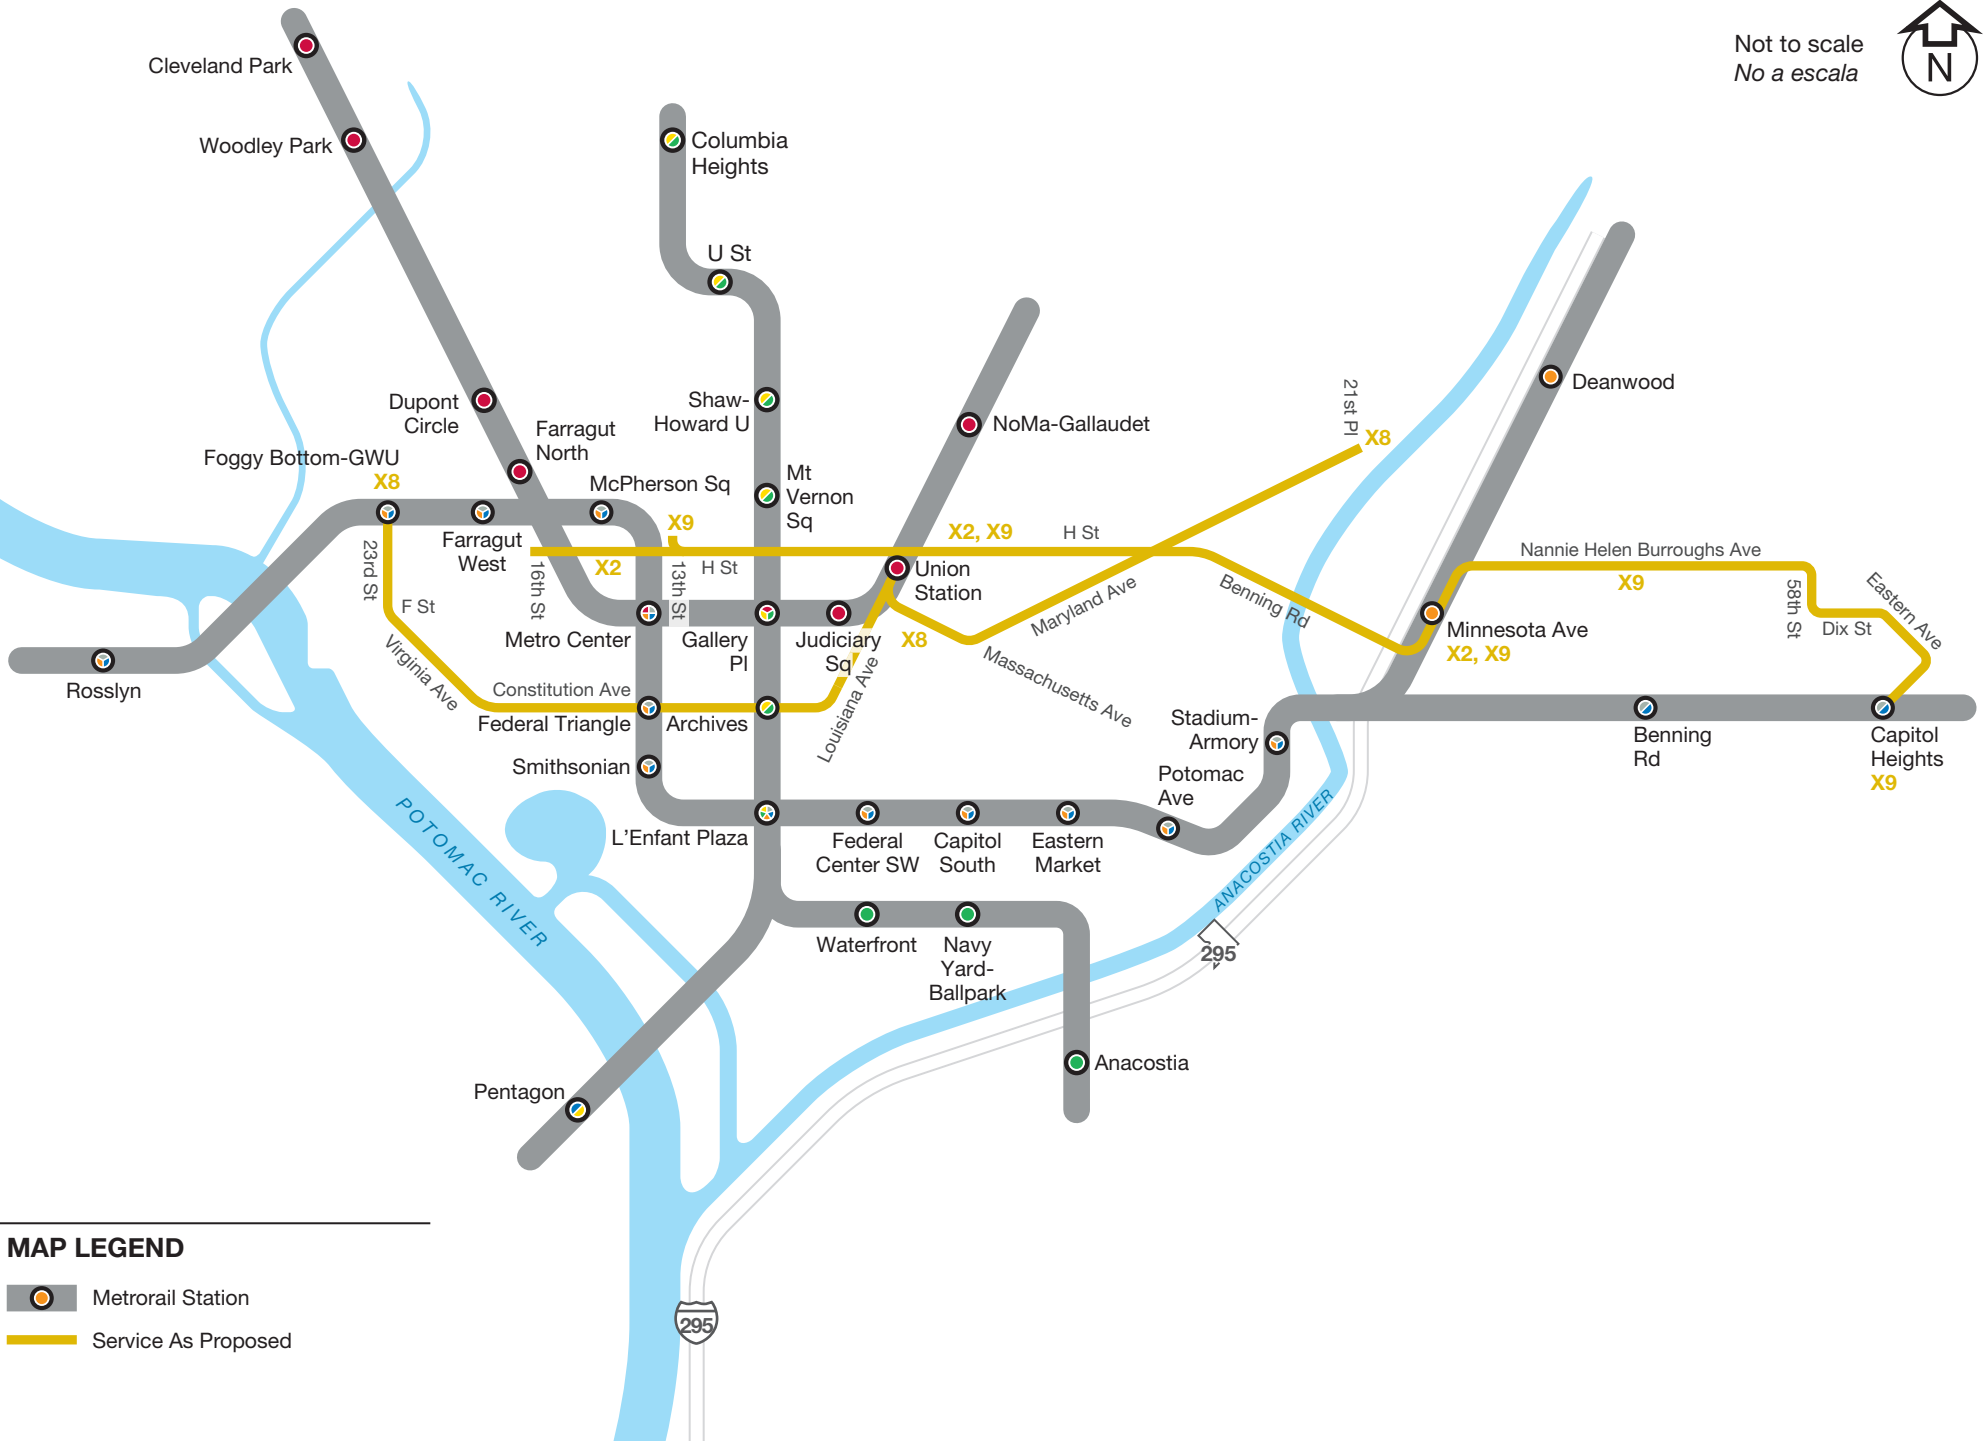

# X Routes – Benning Road Proposed

Not to scale  
No a escala

## MAP LEGEND

-  Metrorail Station
-  Service As Proposed