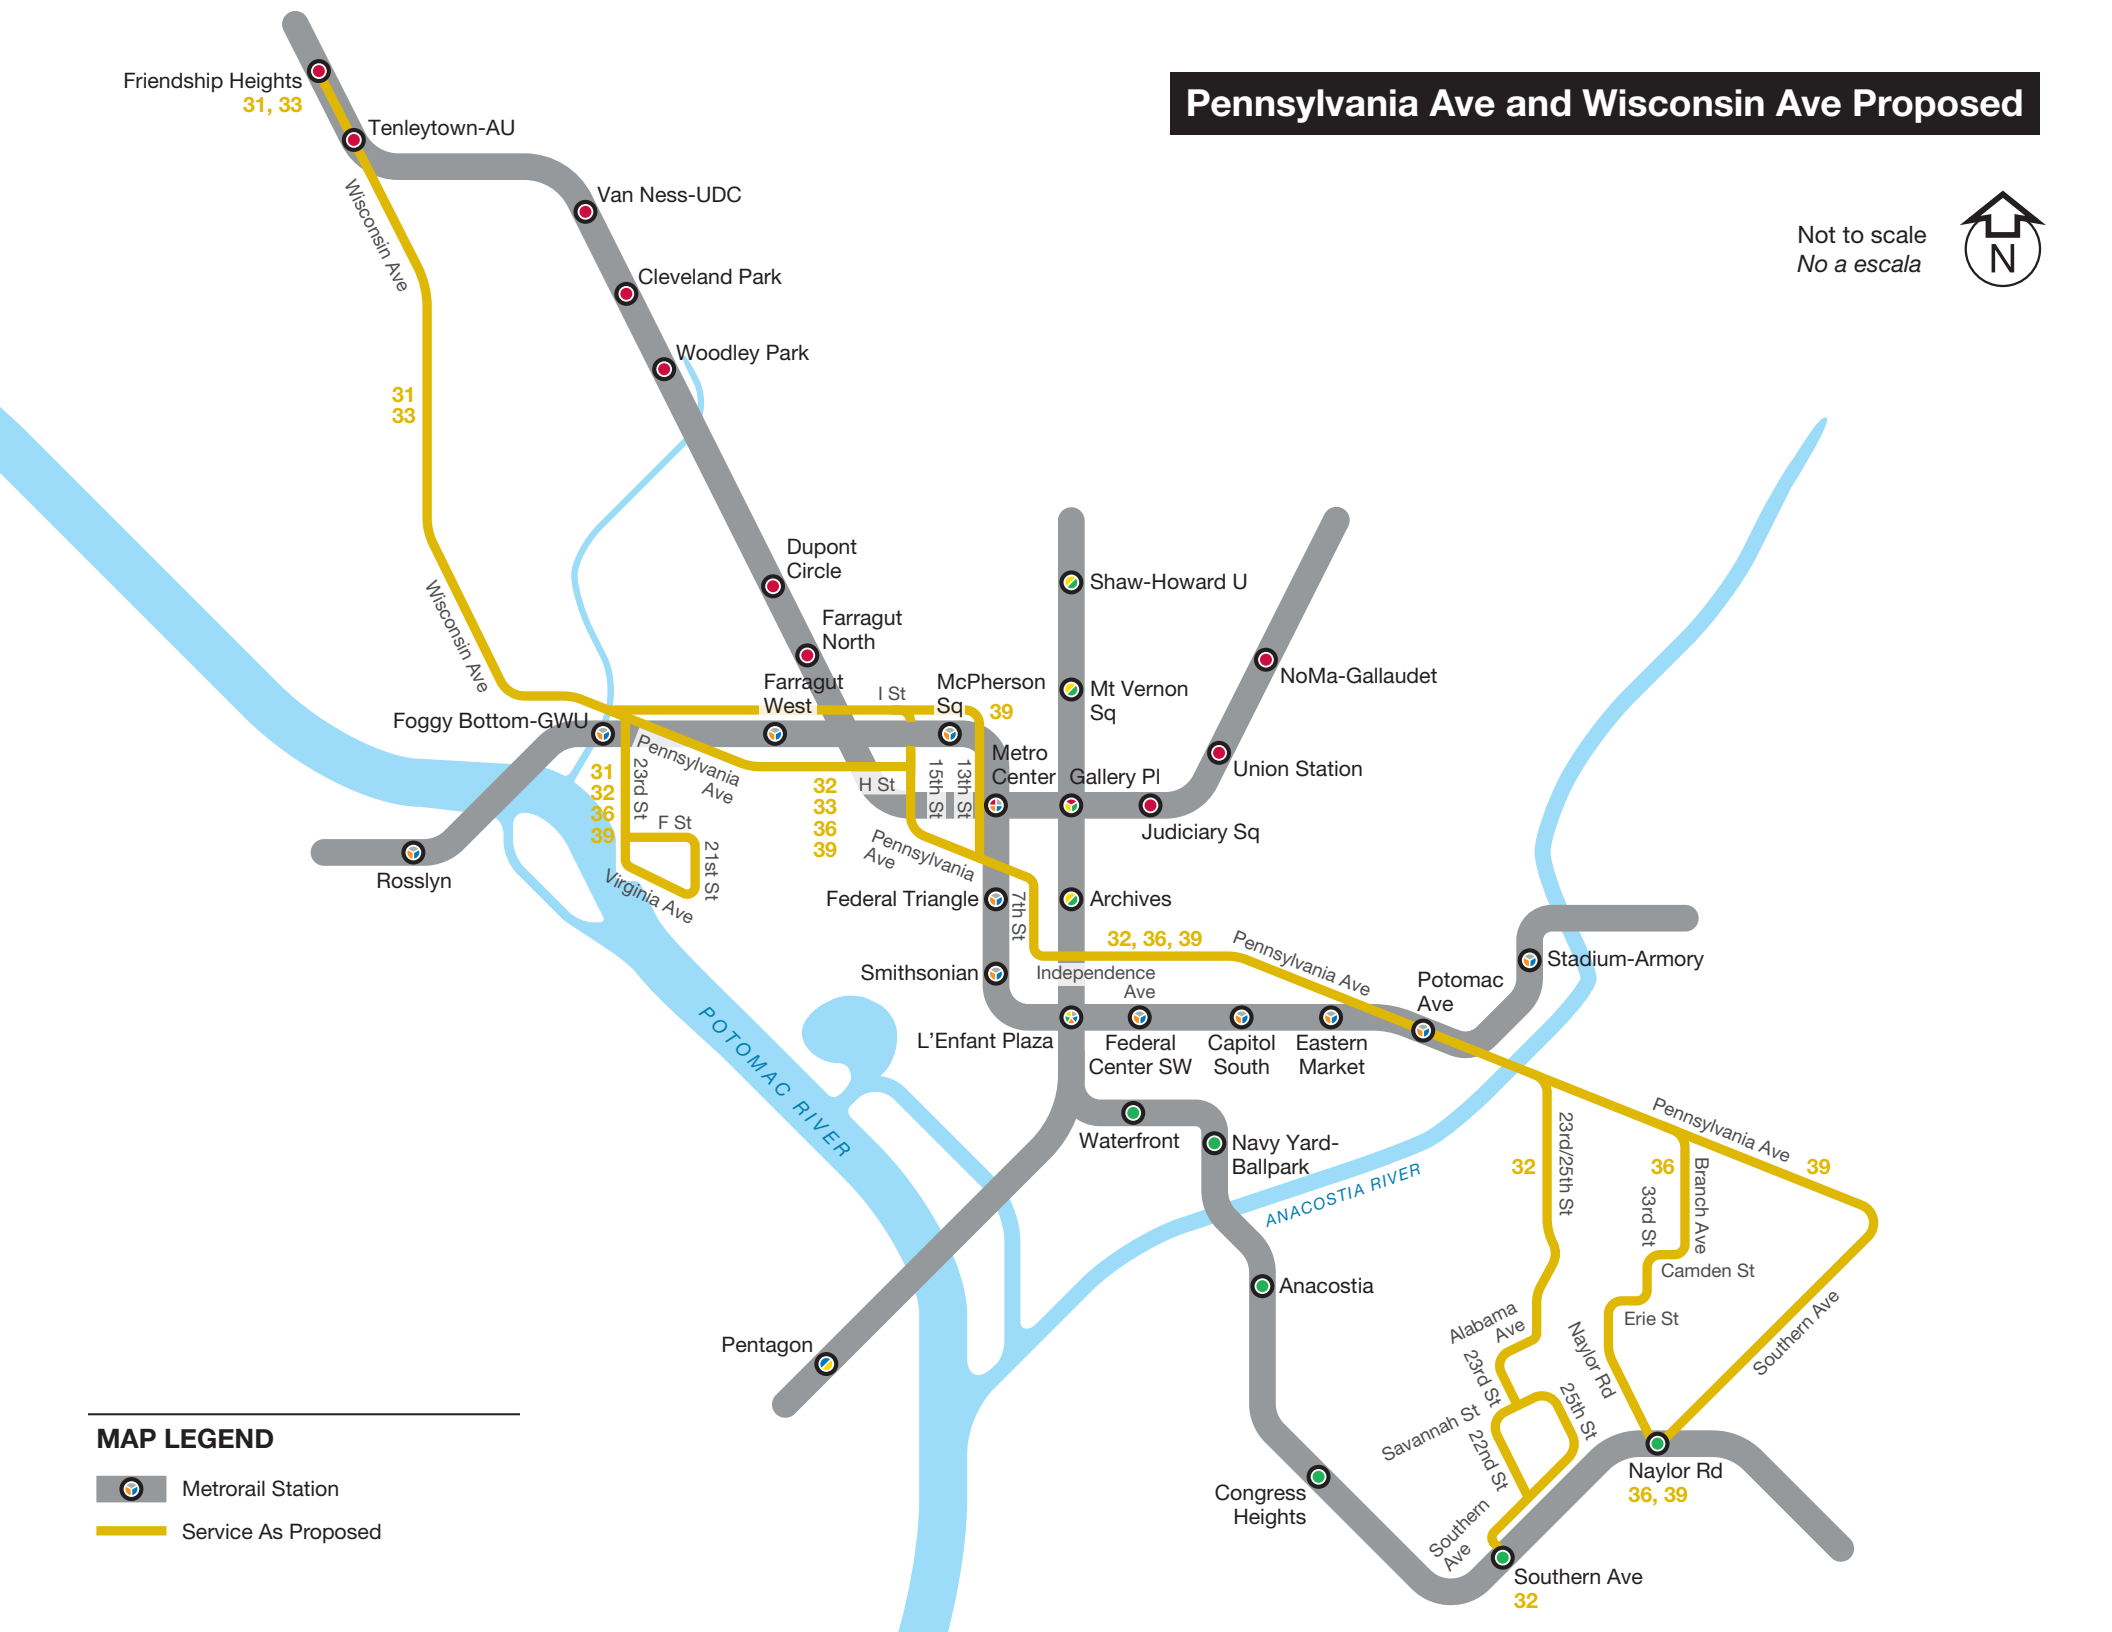

Pennsylvania Ave and Wisconsin Ave Proposed

Not to scale
No a escala

MAP LEGEND

- Metrorail Station
- Service As Proposed