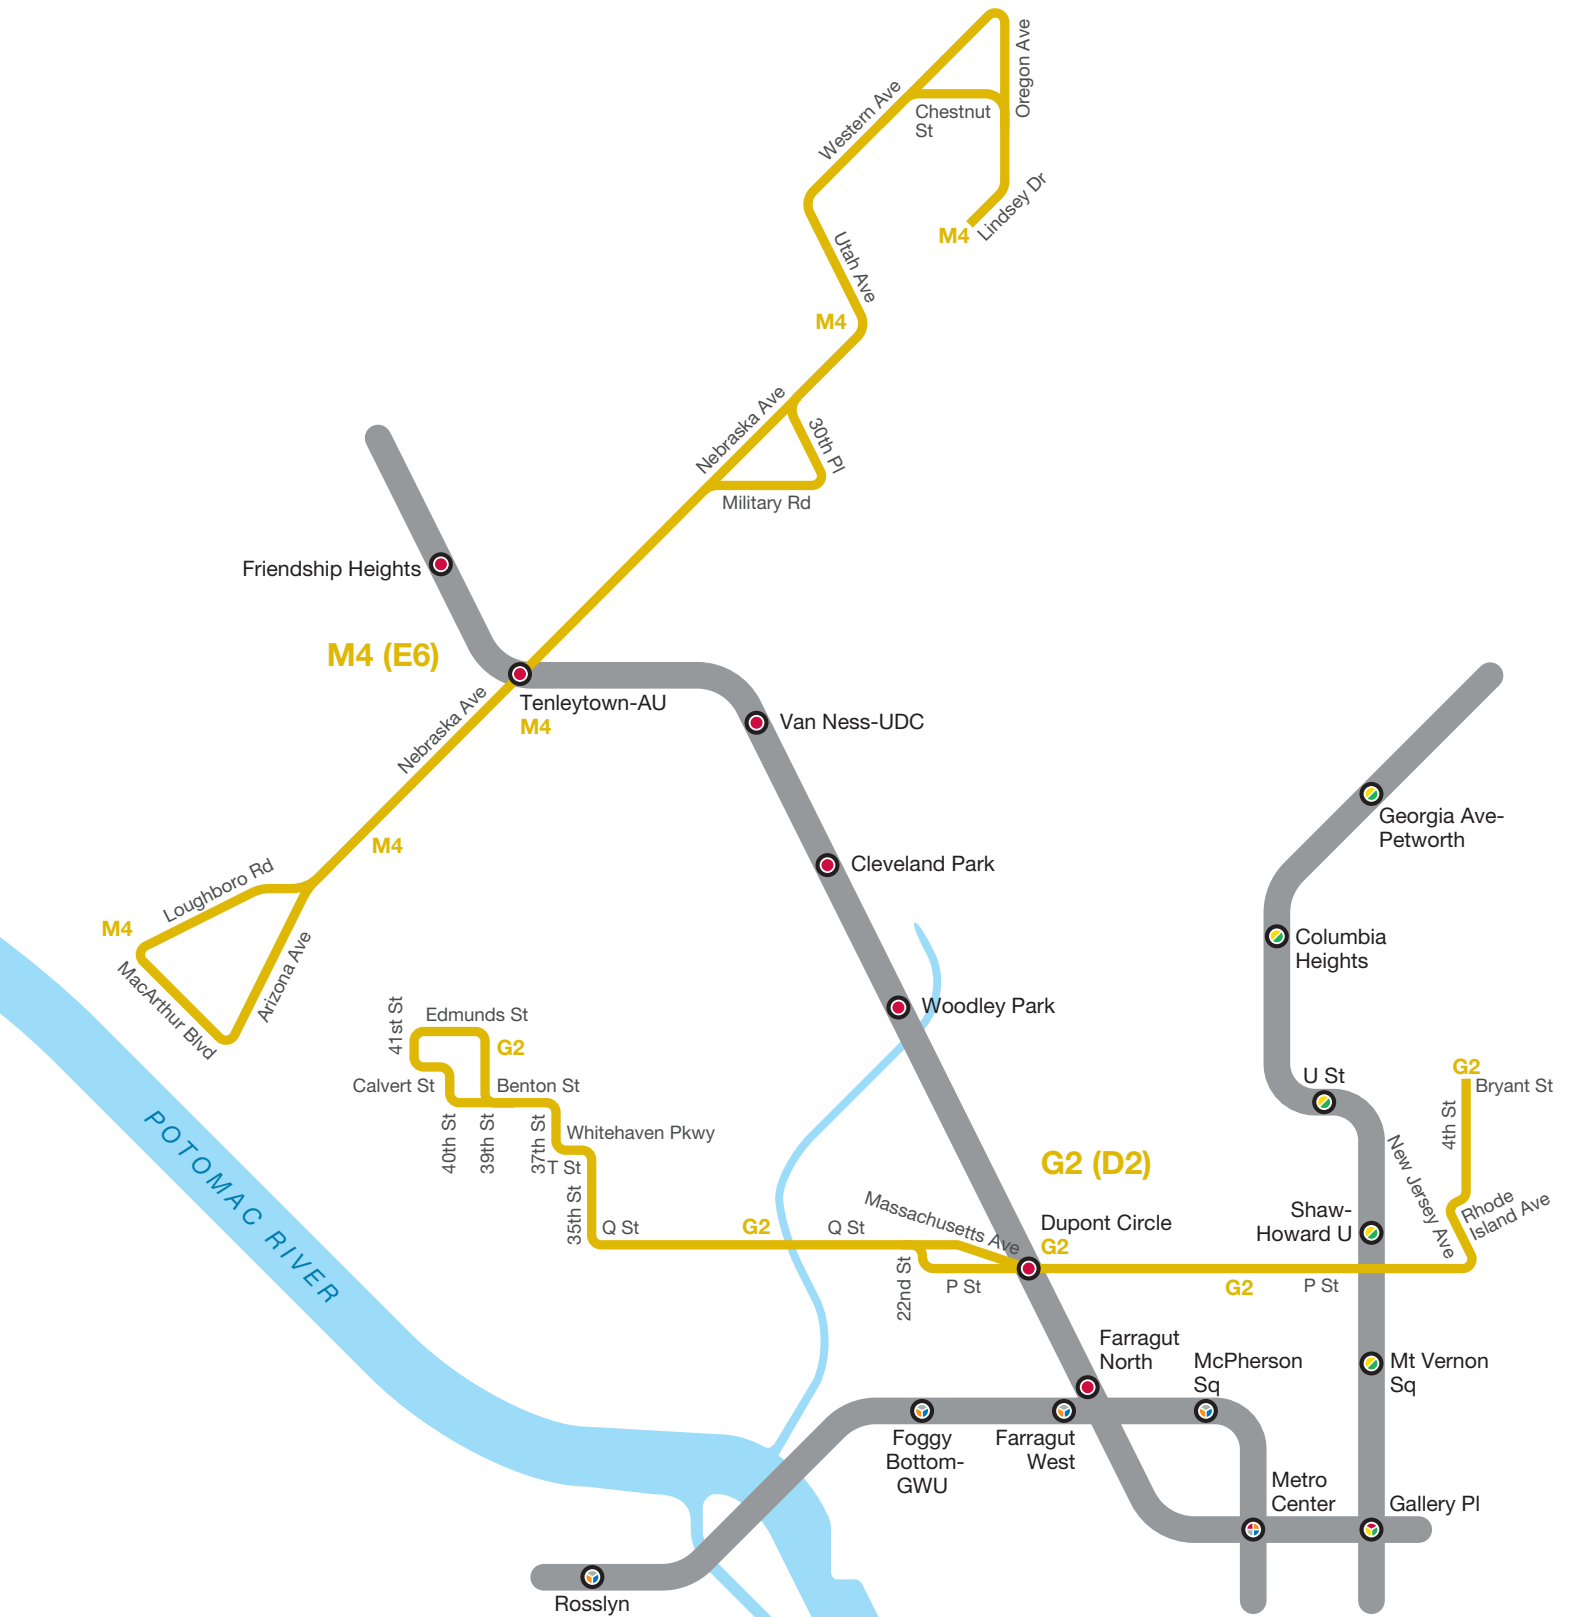

Combine DC Routes Proposed

Not to scale
No a escala

MAP LEGEND

- Metrorail Station
- Service As Proposed