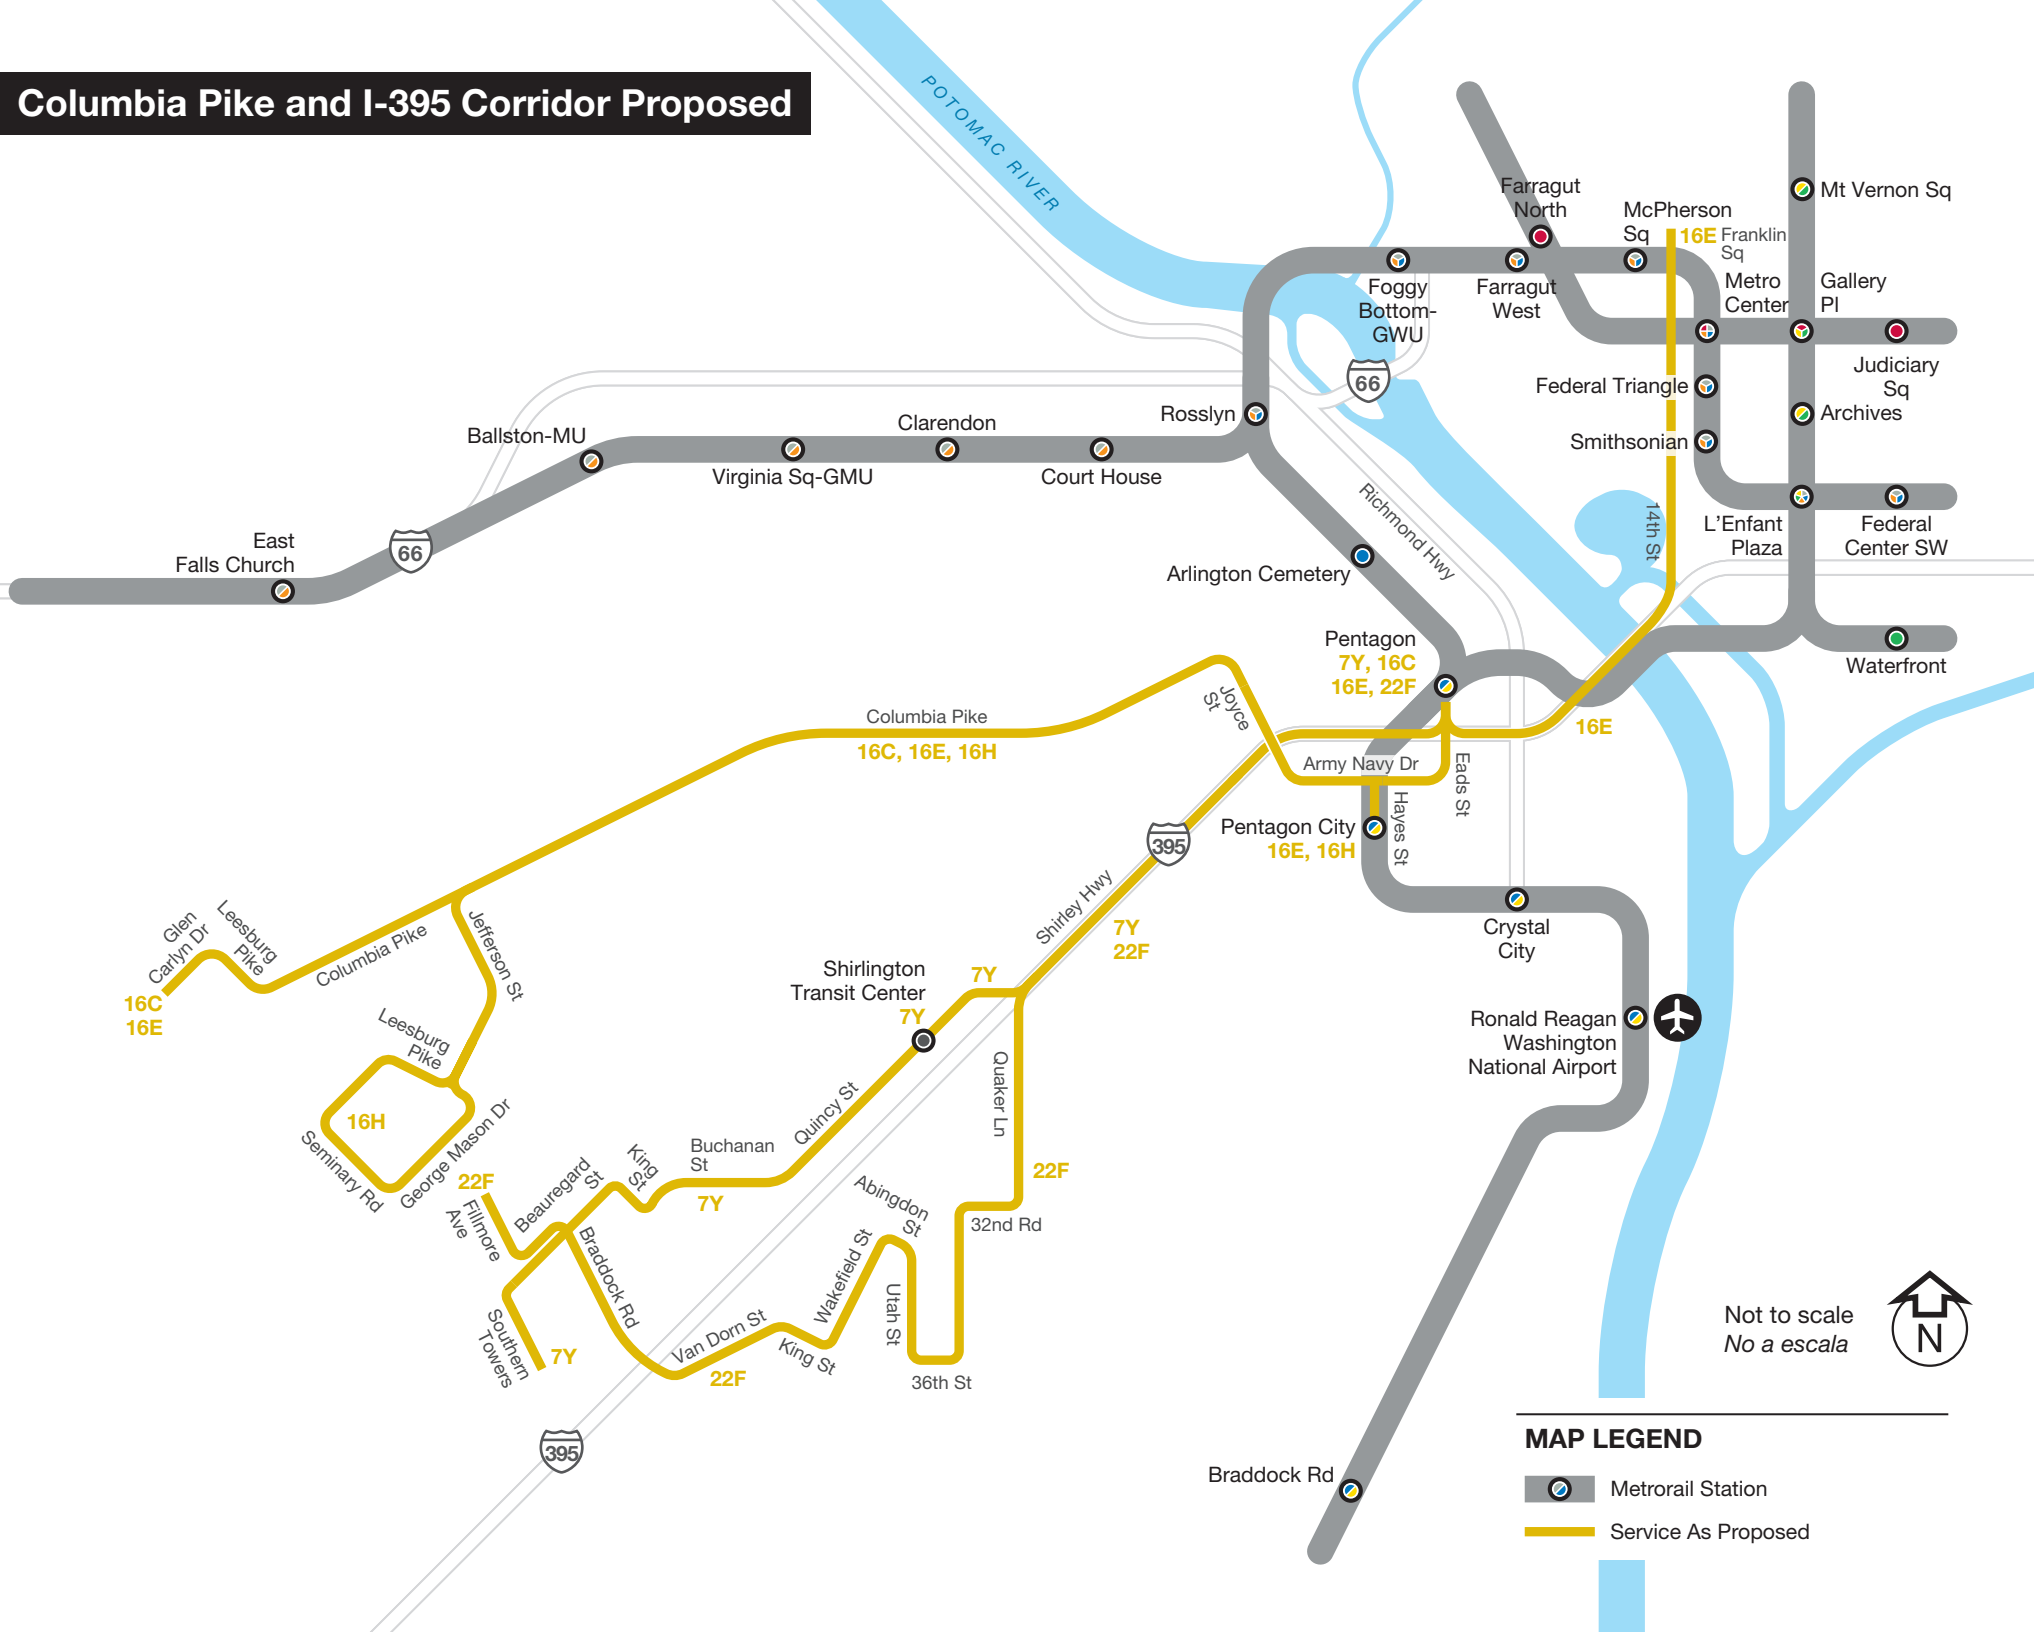

# Columbia Pike and I-395 Corridor Proposed

Not to scale  
No a escala

## MAP LEGEND

-  Metrorail Station
-  Service As Proposed