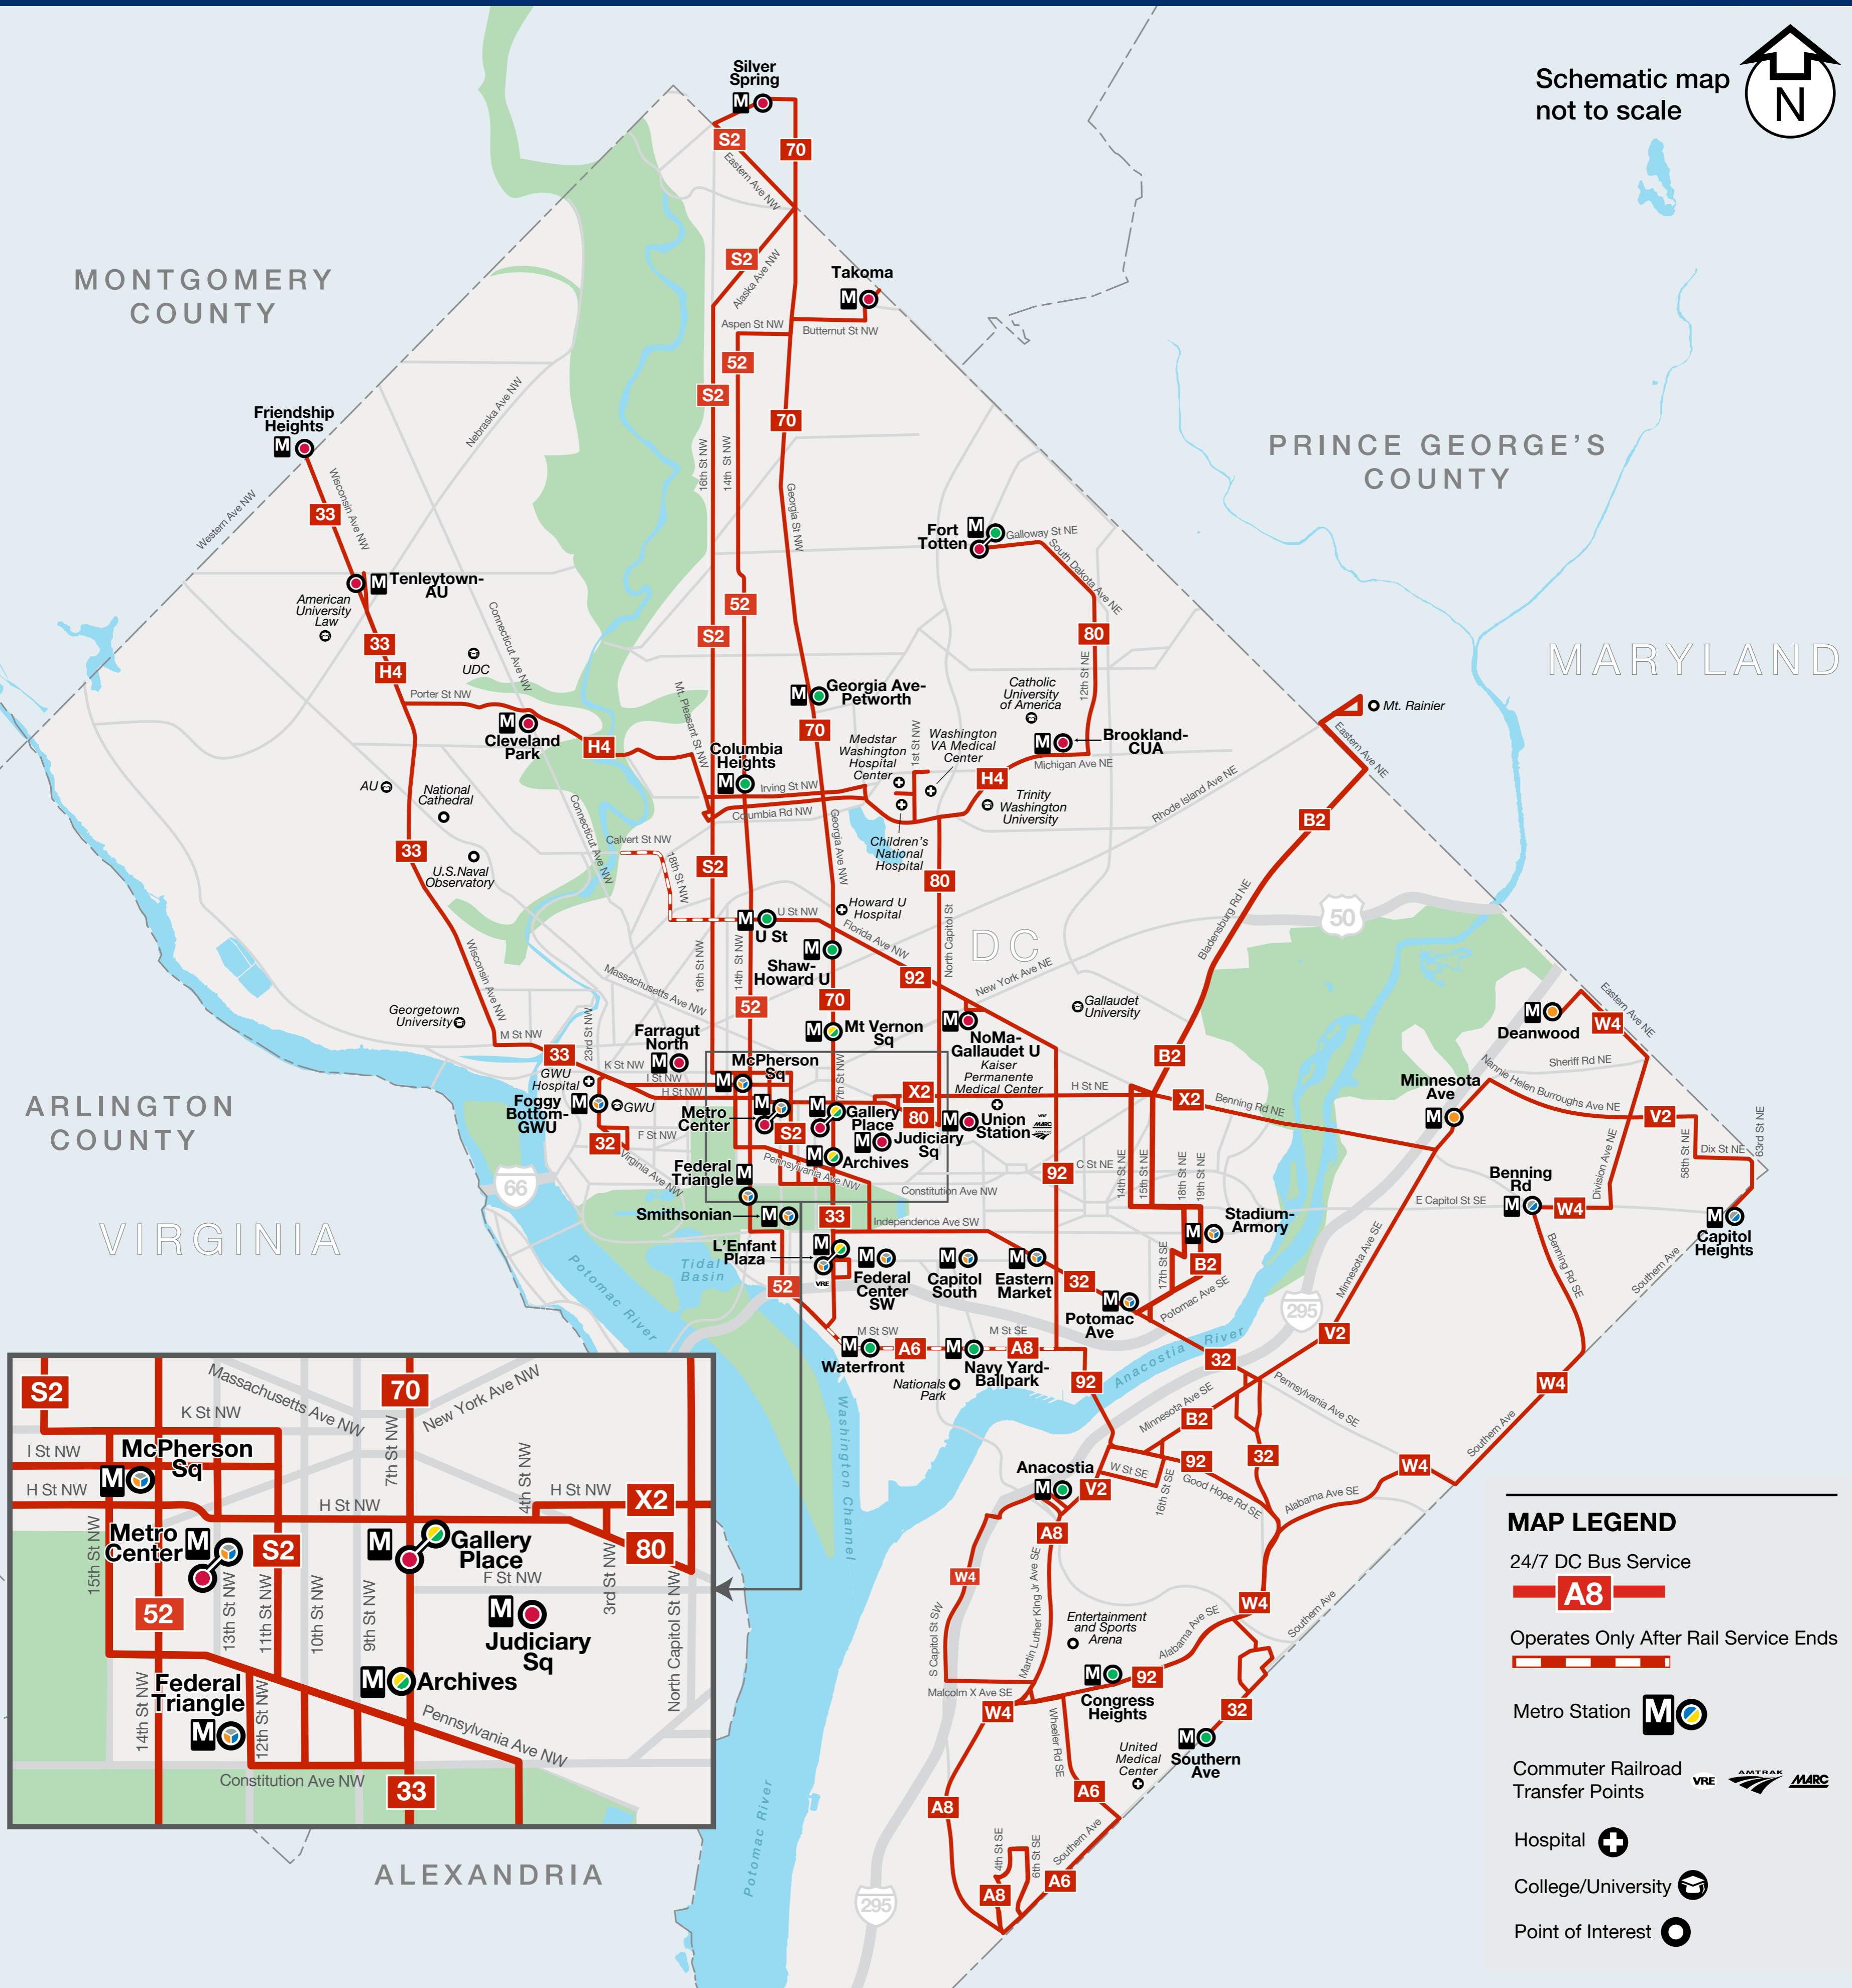

24/7 DC Bus Service

Effective: December 17, 2023

Schematic map
not to scale

MAP LEGEND

- 24/7 DC Bus Service
- Operates Only After Rail Service Ends
- Metro Station
- Commuter Railroad Transfer Points
- Hospital
- College/University
- Point of Interest

wmata.com/247DCBus