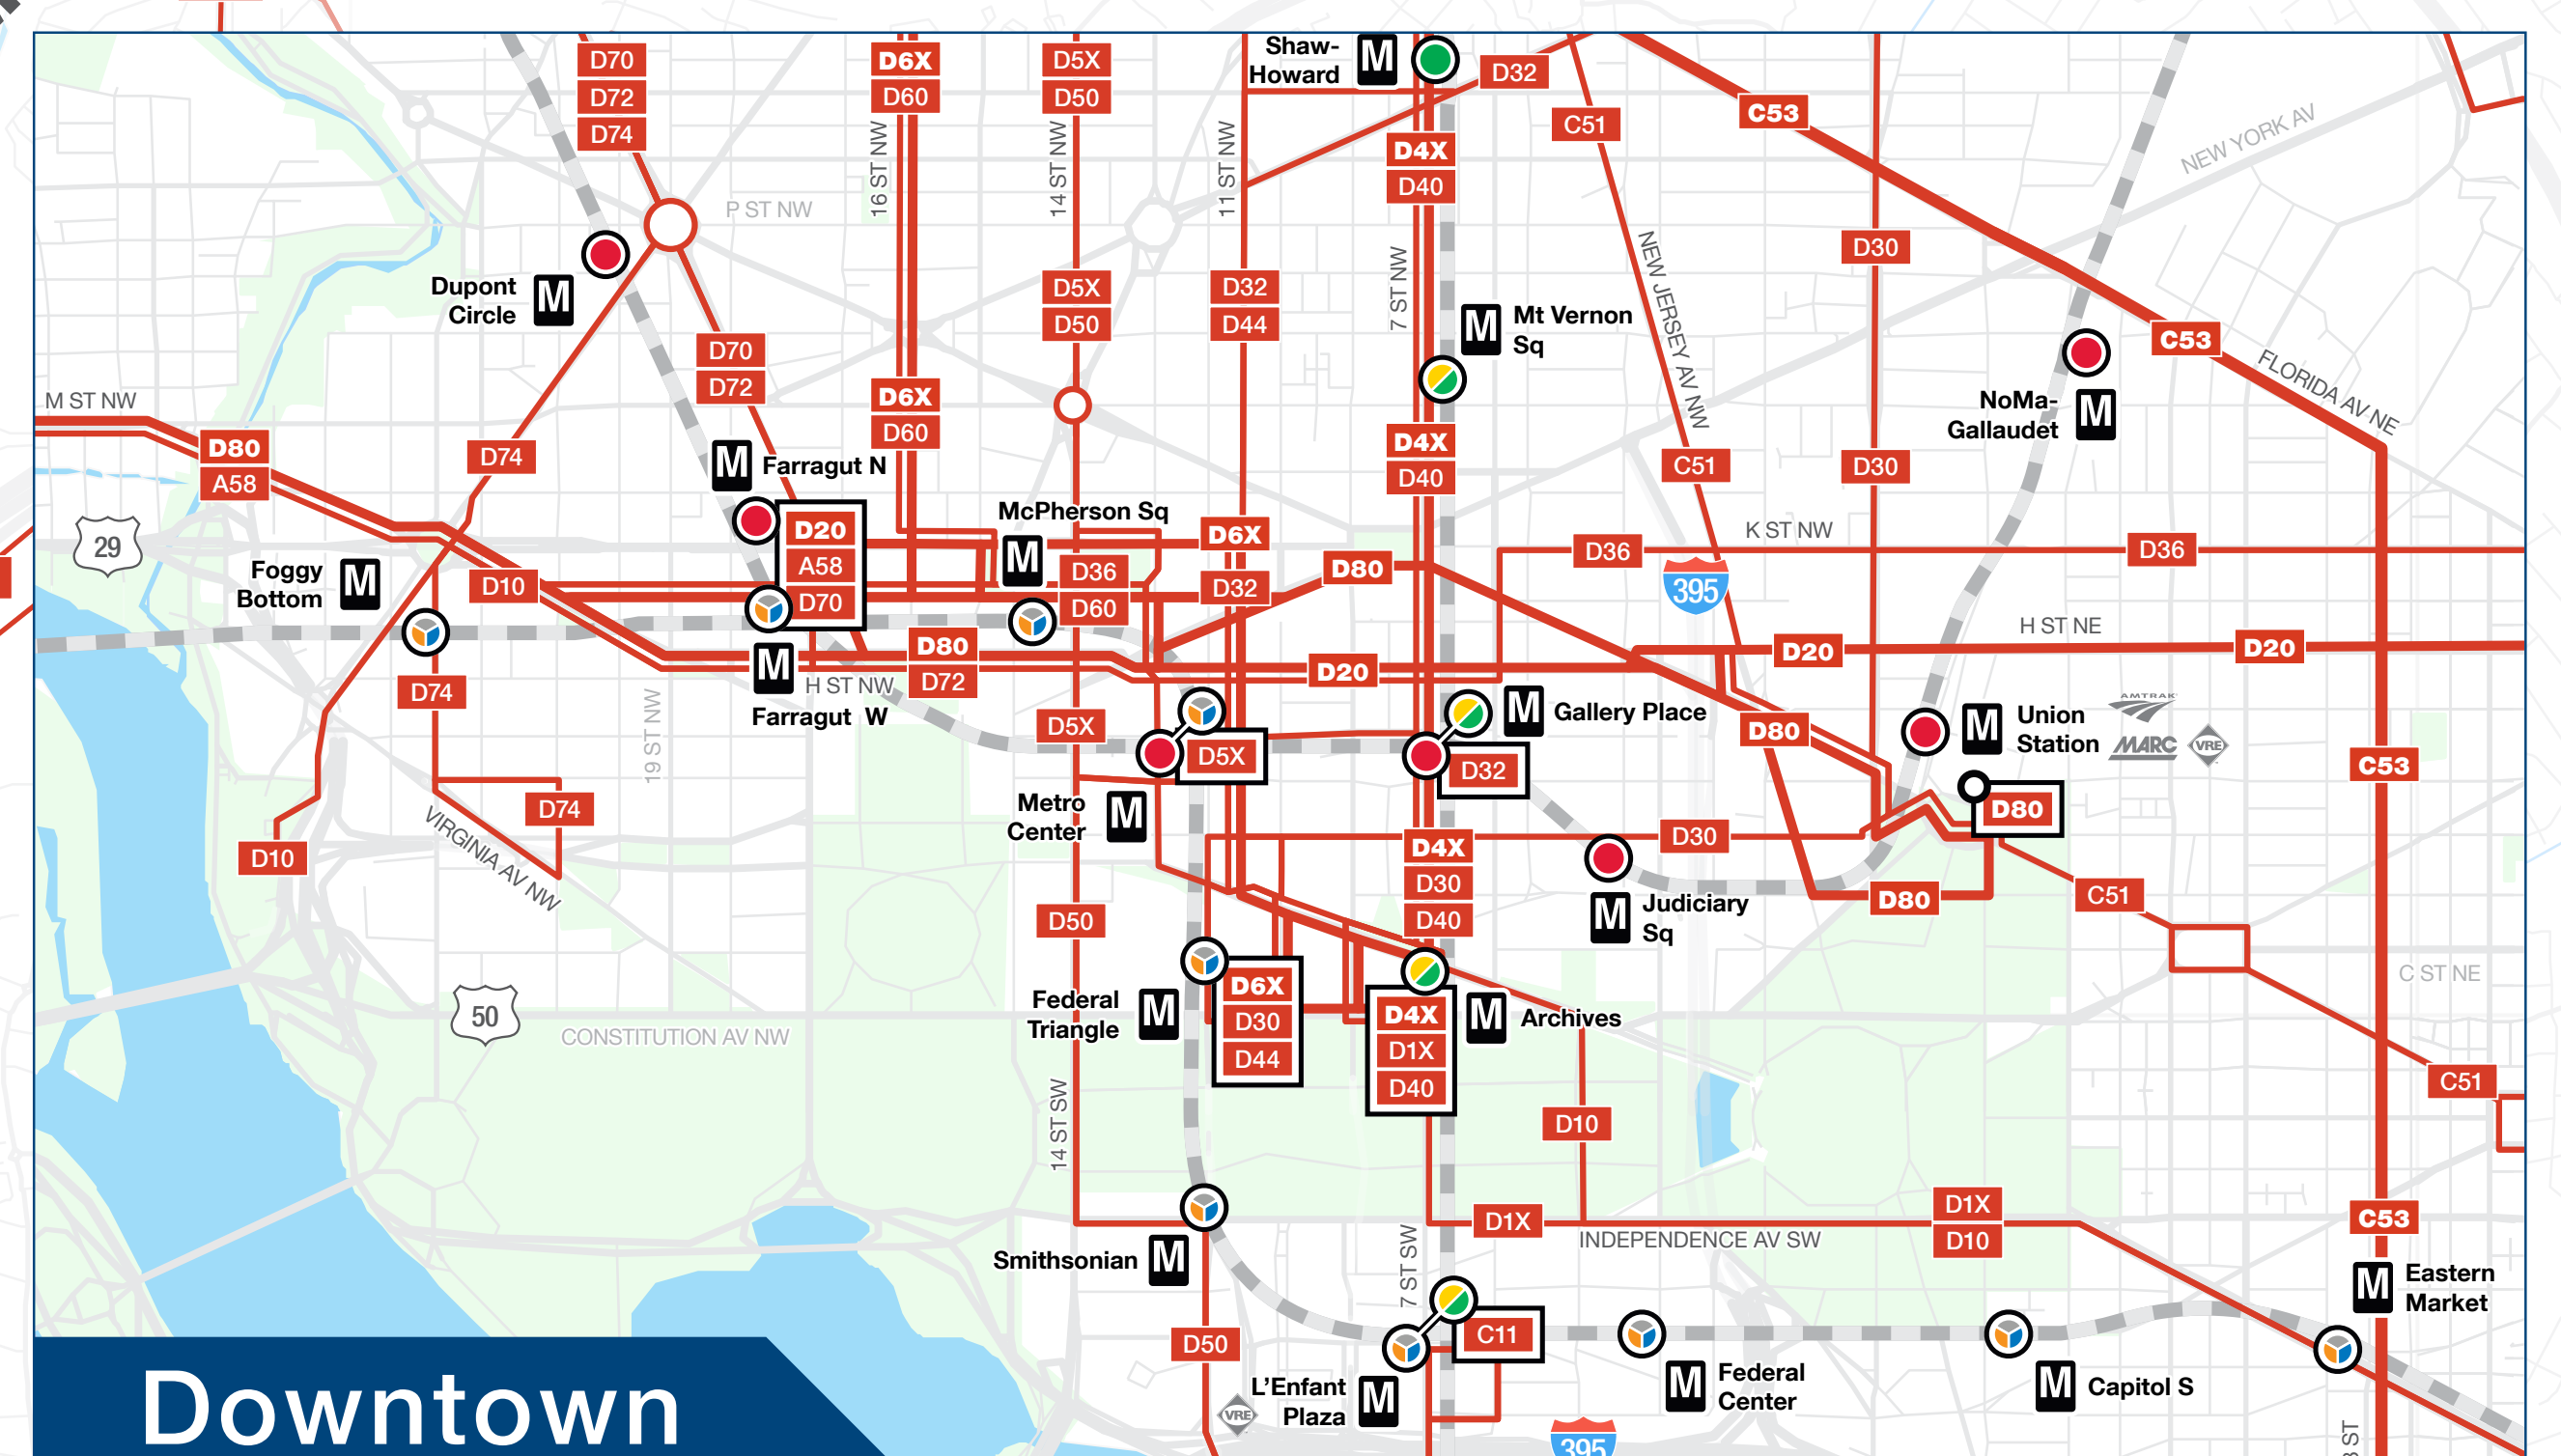

High-Frequency Metrobus Service in Washington, DC

Washington, DC

Bus System Map: High-Frequency Service June 29, 2025

Consult other Metro System Maps for service in Maryland and Virginia.

This map provides an overview of bus and rail services. For detailed information on each route, please refer to individual schedules.

wmata.com 202-GO-METRO

See Downtown Inset

Map Legend

- C40** High-Frequency Route (Every 12 Minutes or Better)
- C29** Medium-Frequency Route (Every 20 Minutes or Better)
- Routes shown in a black box at a Metro station or transit center indicate that the route ends at this location.
- Metro Line and Station
- Connecting Rail System
- Less-Frequent Service Continues Beyond the Arrows

Note: Service frequencies shown for all-day, all-week service (7:00 a.m. to 9:00 p.m.).

Downtown