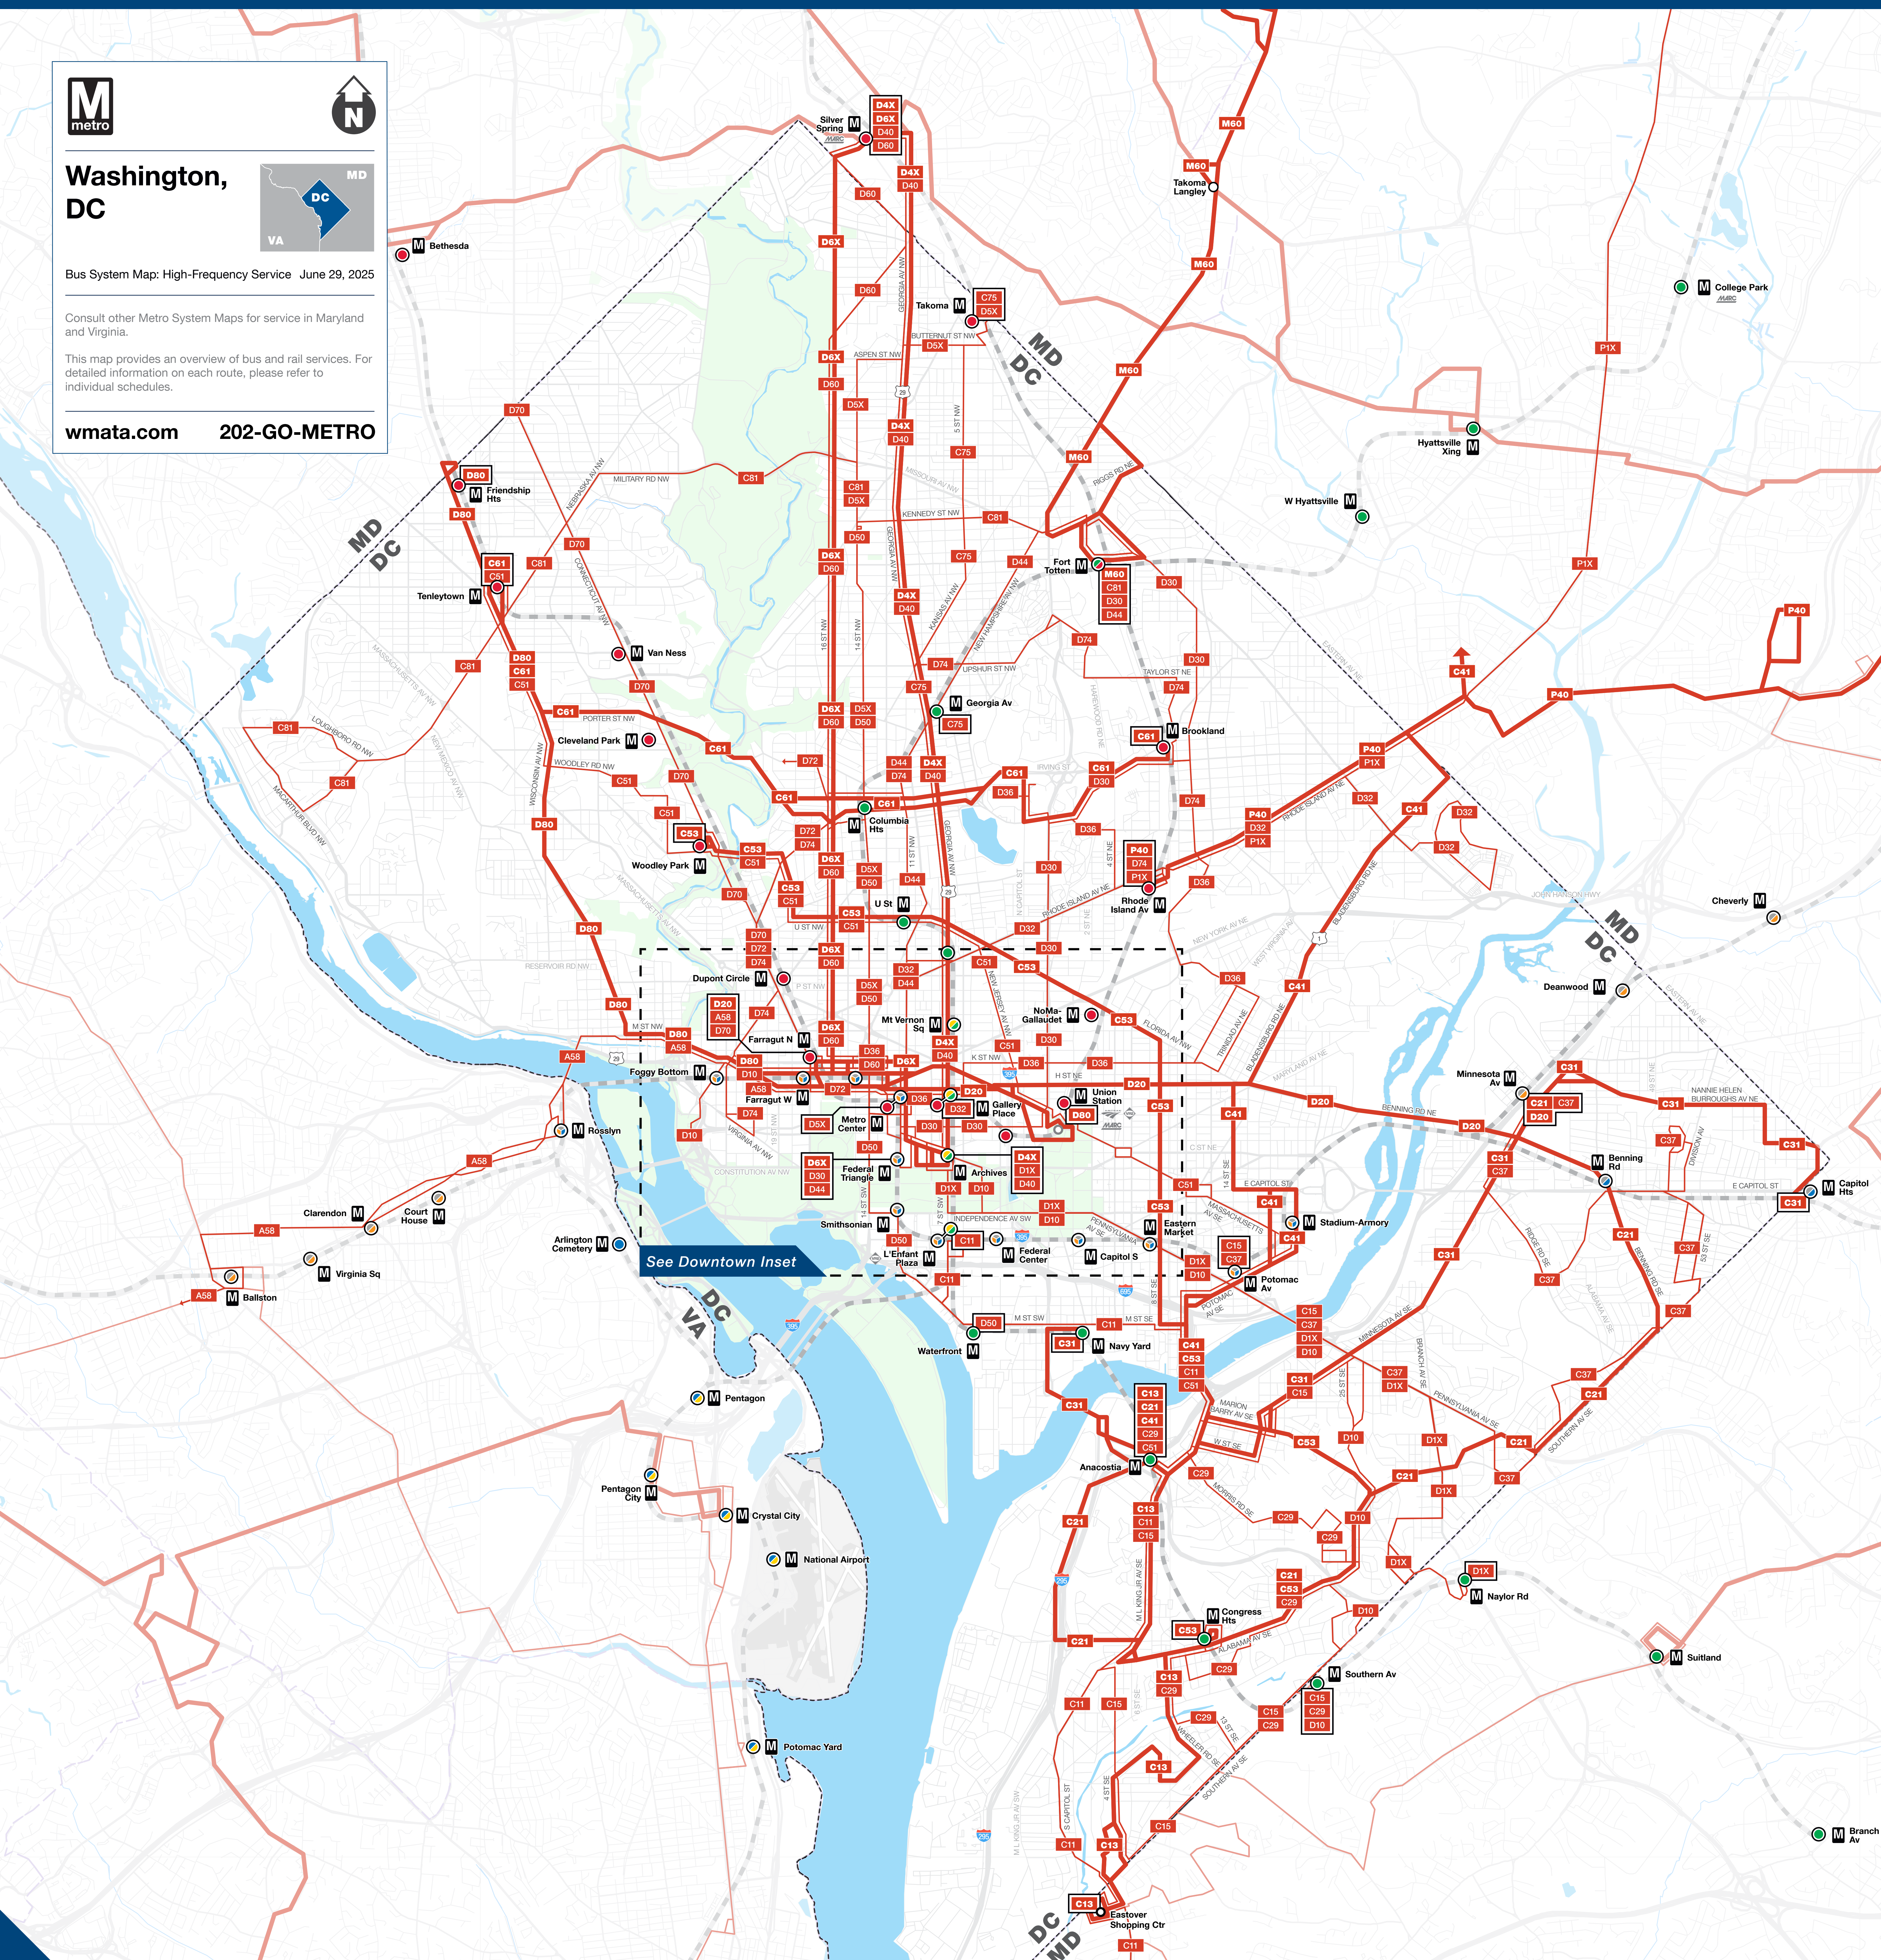

High-Frequency Metrobus Service in Washington, DC

Washington, DC

Bus System Map: High-Frequency Service June 29, 2025

Consult other Metro System Maps for service in Maryland and Virginia.

This map provides an overview of bus and rail services. For detailed information on each route, please refer to individual schedules.

wmata.com 202-GO-METRO

See Downtown Inset

Map Legend

- C40** High-Frequency Route (Every 12 Minutes or Better)
- C29** Medium-Frequency Route (Every 20 Minutes or Better)
- Routes shown in a black box at a Metro station or transit center indicate that the route ends at this location.
- Metro Line and Station
- Connecting Rail System
- Less-Frequent Service Continues Beyond the Arrows

Note: Service frequencies shown for all-day, all-week service (7:00 a.m. to 9:00 p.m.).

Downtown