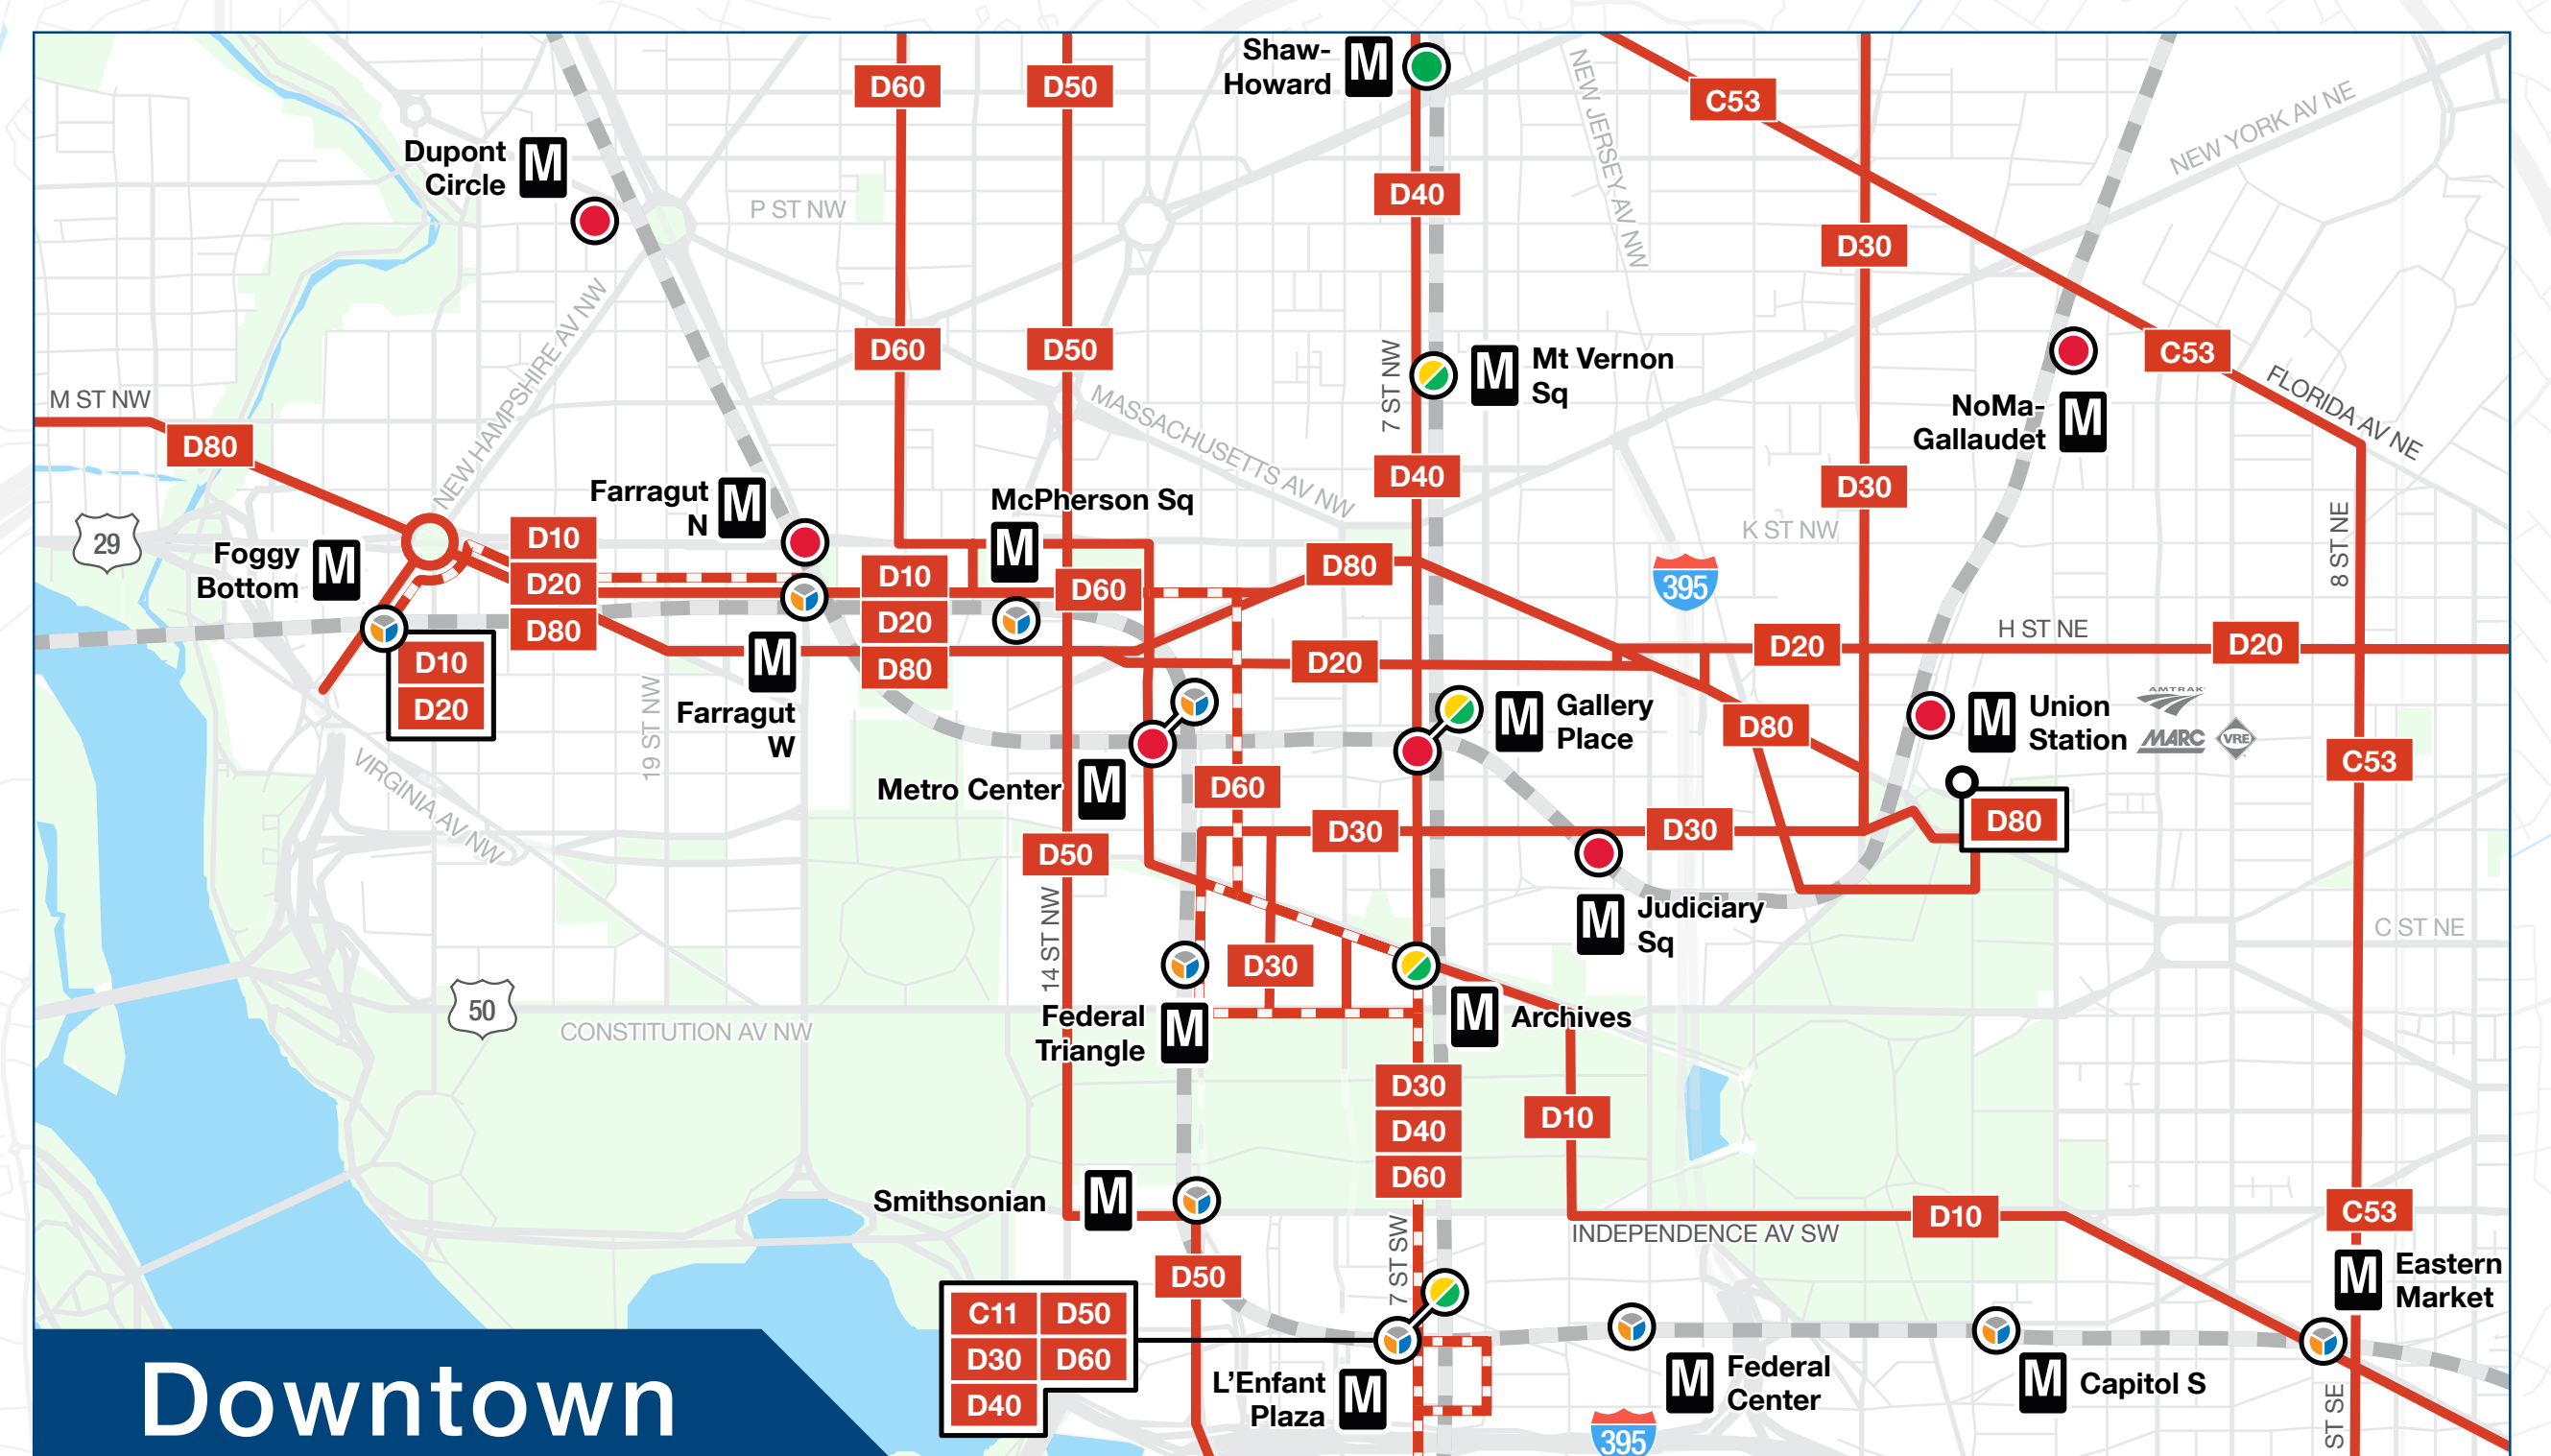

24/7 Metrobus Service in Washington, DC

See Downtown Inset

Map Legend

- 24/7 Routes
- Operates Midnight to 4:00 a.m. Only
- Routes shown in a black box at a Metro station or transit center indicate that the route ends at this location.
- Metro Line and Station
- Connecting Rail System

Note: Route patterns may change during different operating hours. Refer to route profiles for additional details.

Downtown