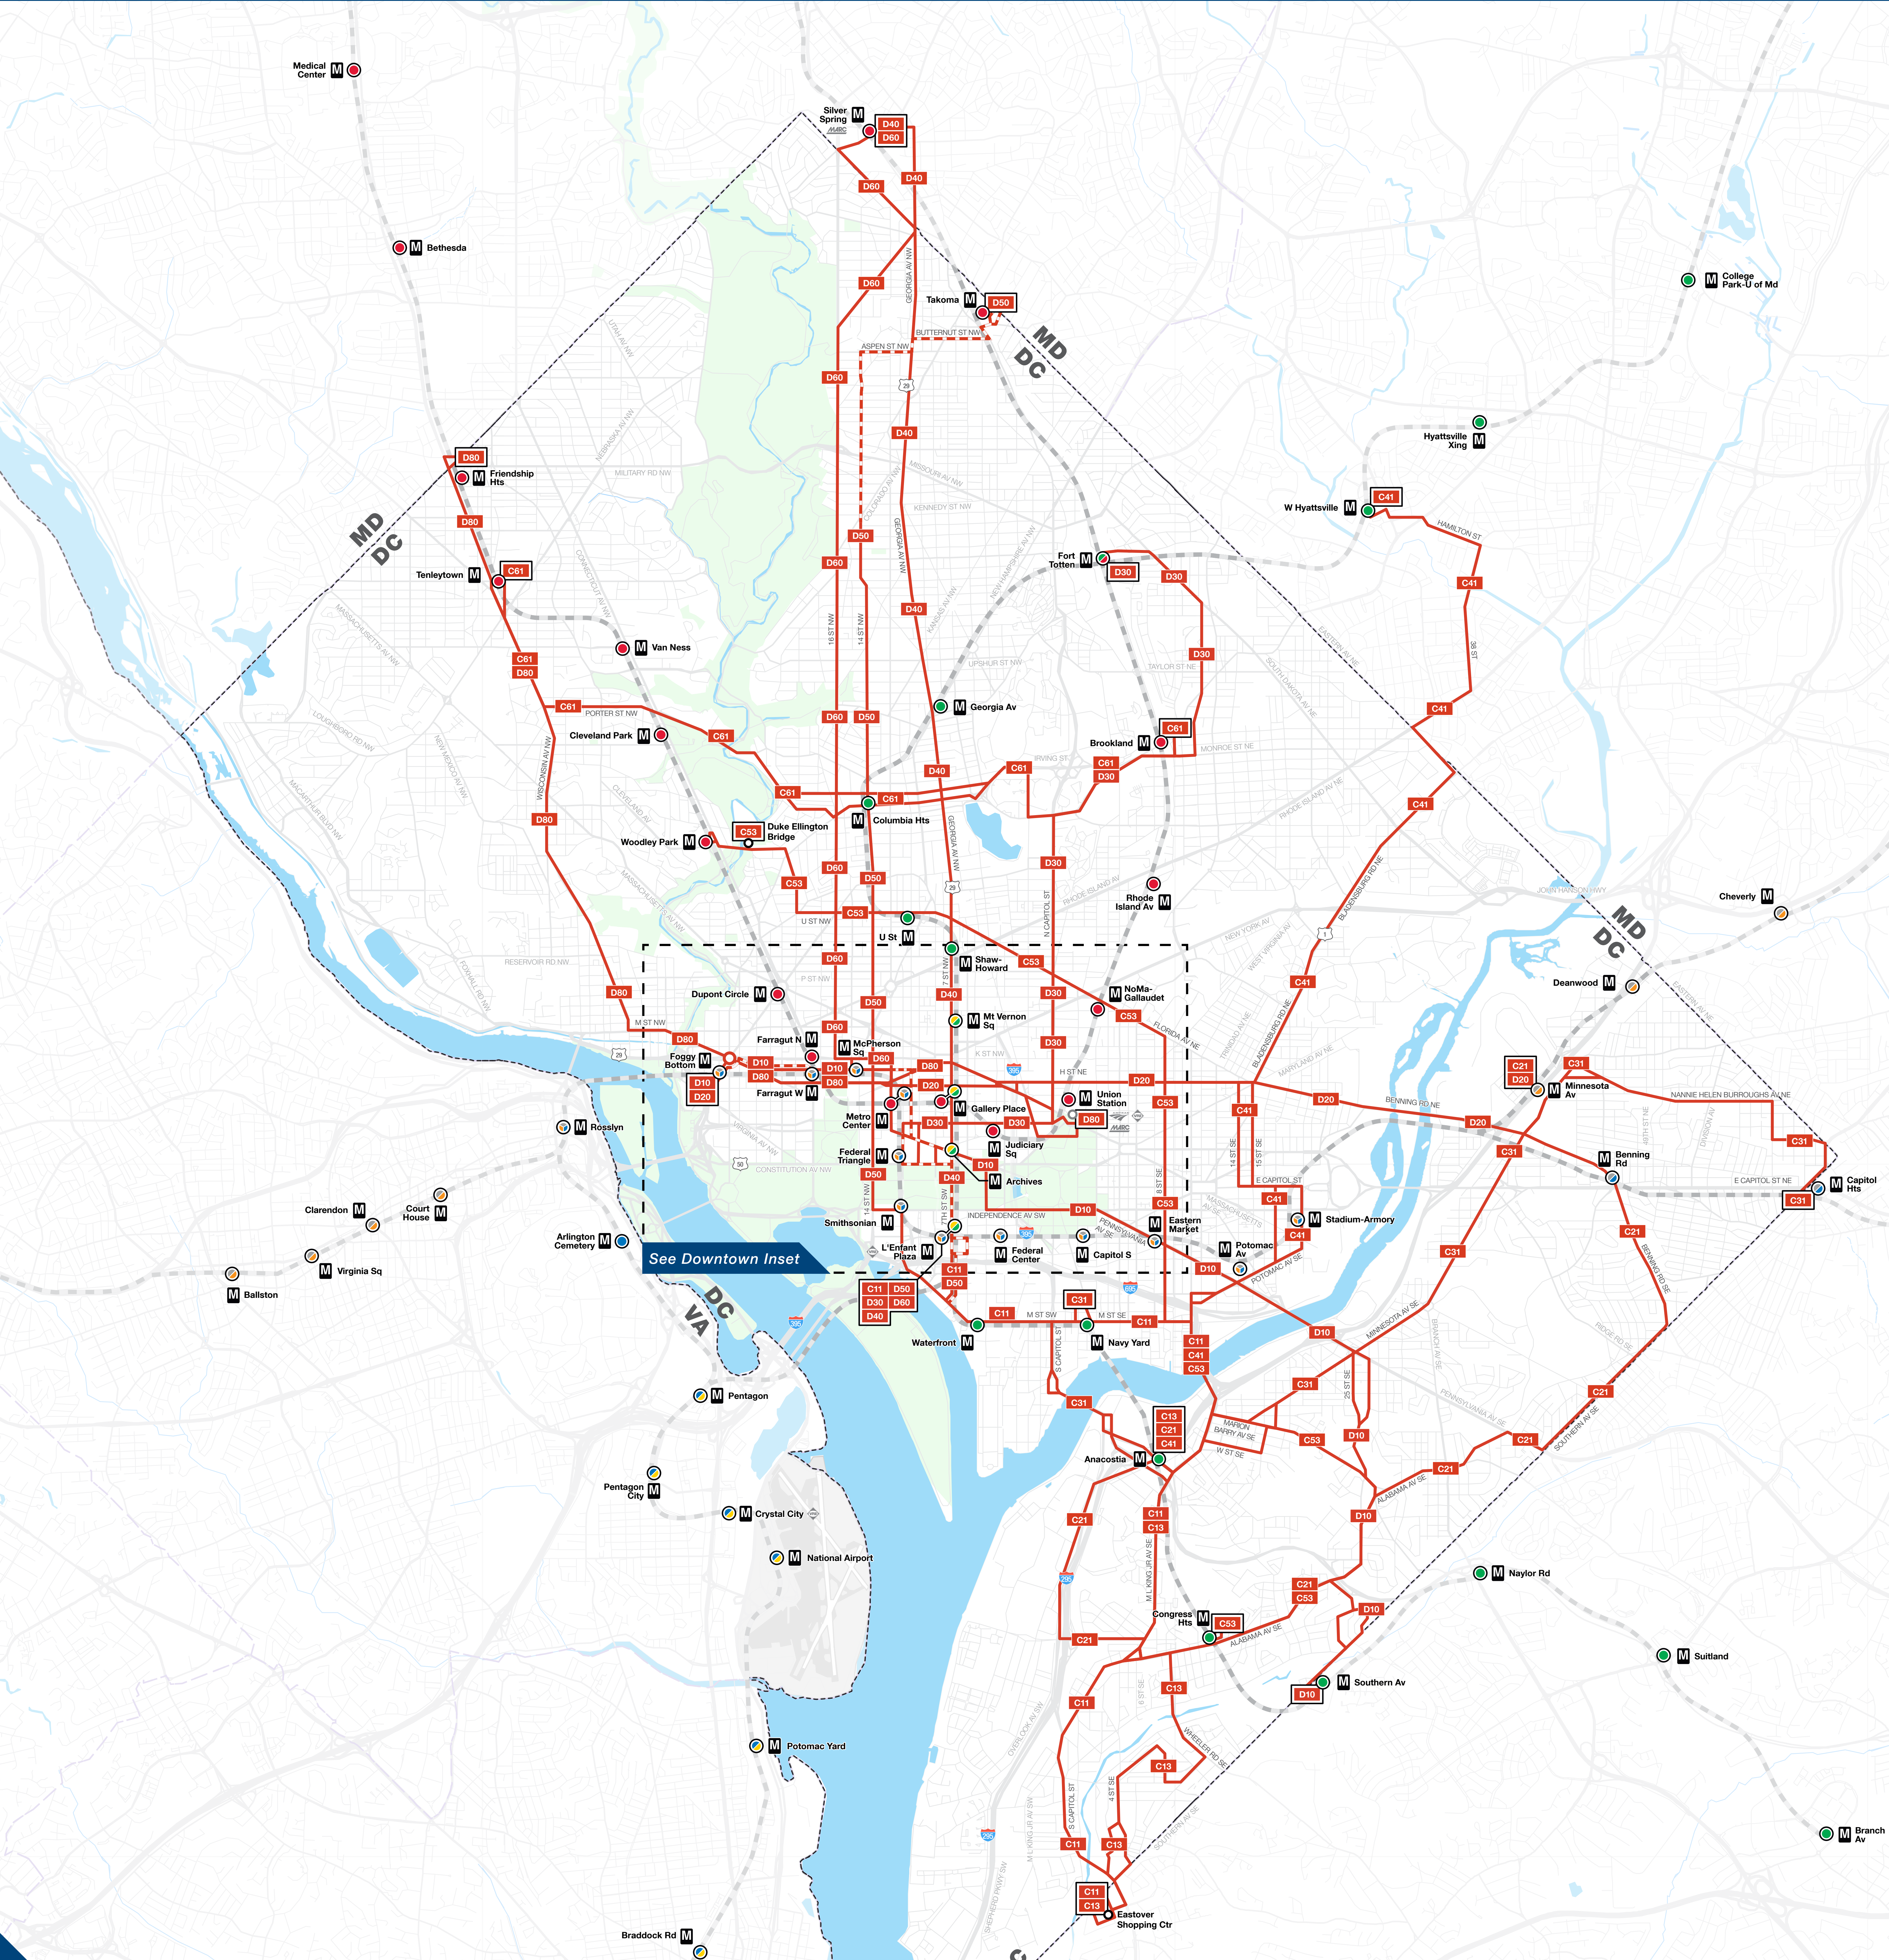

24/7 Metrobus Service in Washington, DC

See Downtown Inset

Map Legend

- 24/7 Routes
- Operates Midnight to 4:00 a.m. Only
- Routes shown in a black box at a Metro station or transit center indicate that the route ends at this location.
- Metro Line and Station
- Connecting Rail System

Note: Route patterns may change during different operating hours. Refer to route profiles for additional details.

Downtown