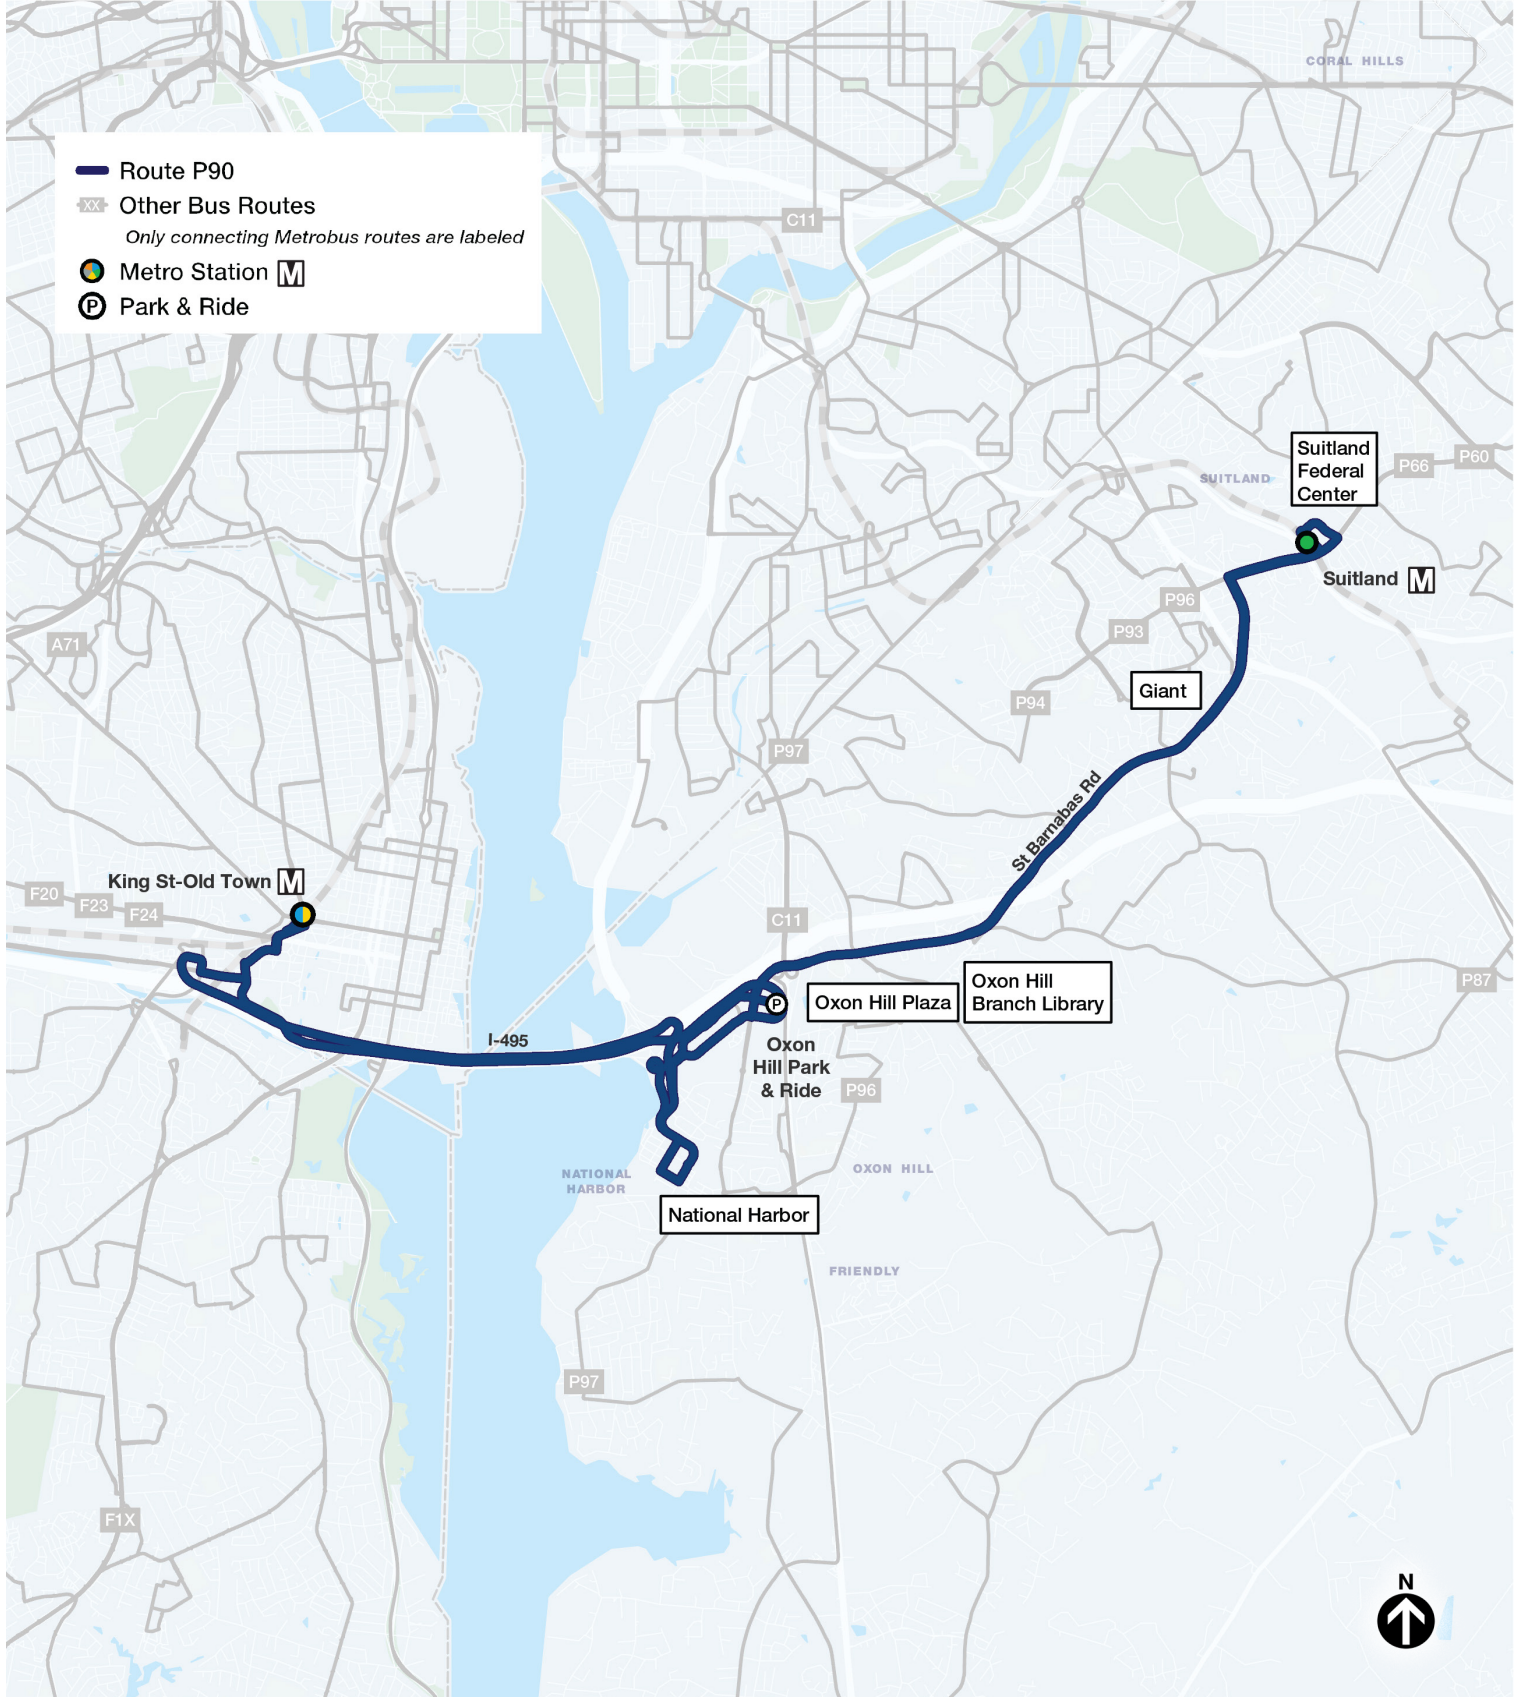

# P90 St Barnabas Rd

## King St-Old Town-Suitland

via Eisenhower Av, National Harbor, Oxon Hill P+R, Oxon Hill Plaza, and St Barnabas Rd

Compare to these old routes:  
D12,NH2,NH1