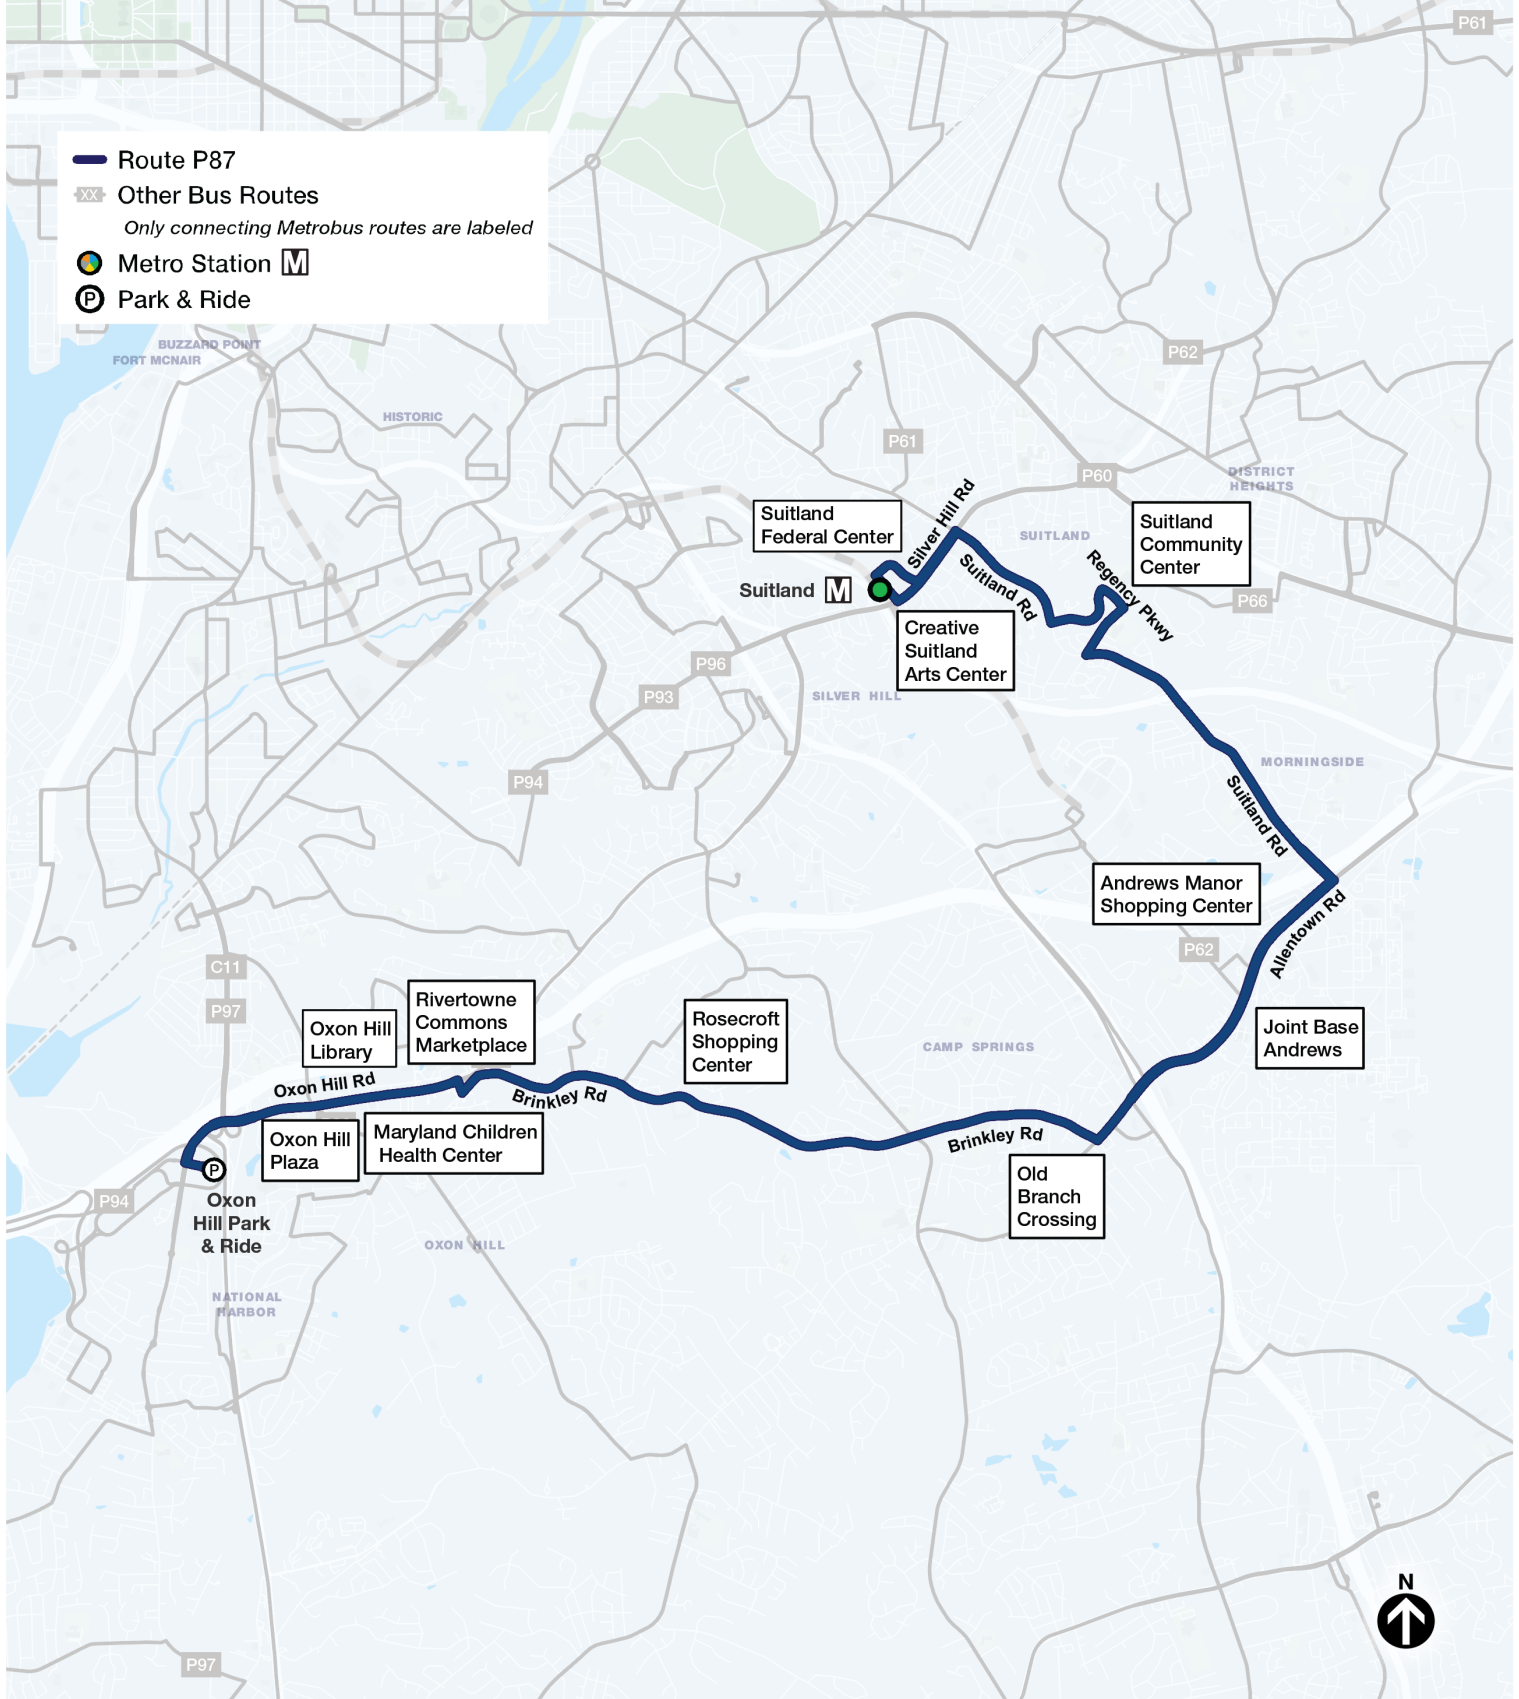

# P87 Brinkley Rd

## Oxon Hill P+R-Suitland

via Oxon Hill Plaza, Rivertowne, Rosecroft, Joint Base Andrews, and Suitland Comm Ctr

Compare to these old routes:

D14