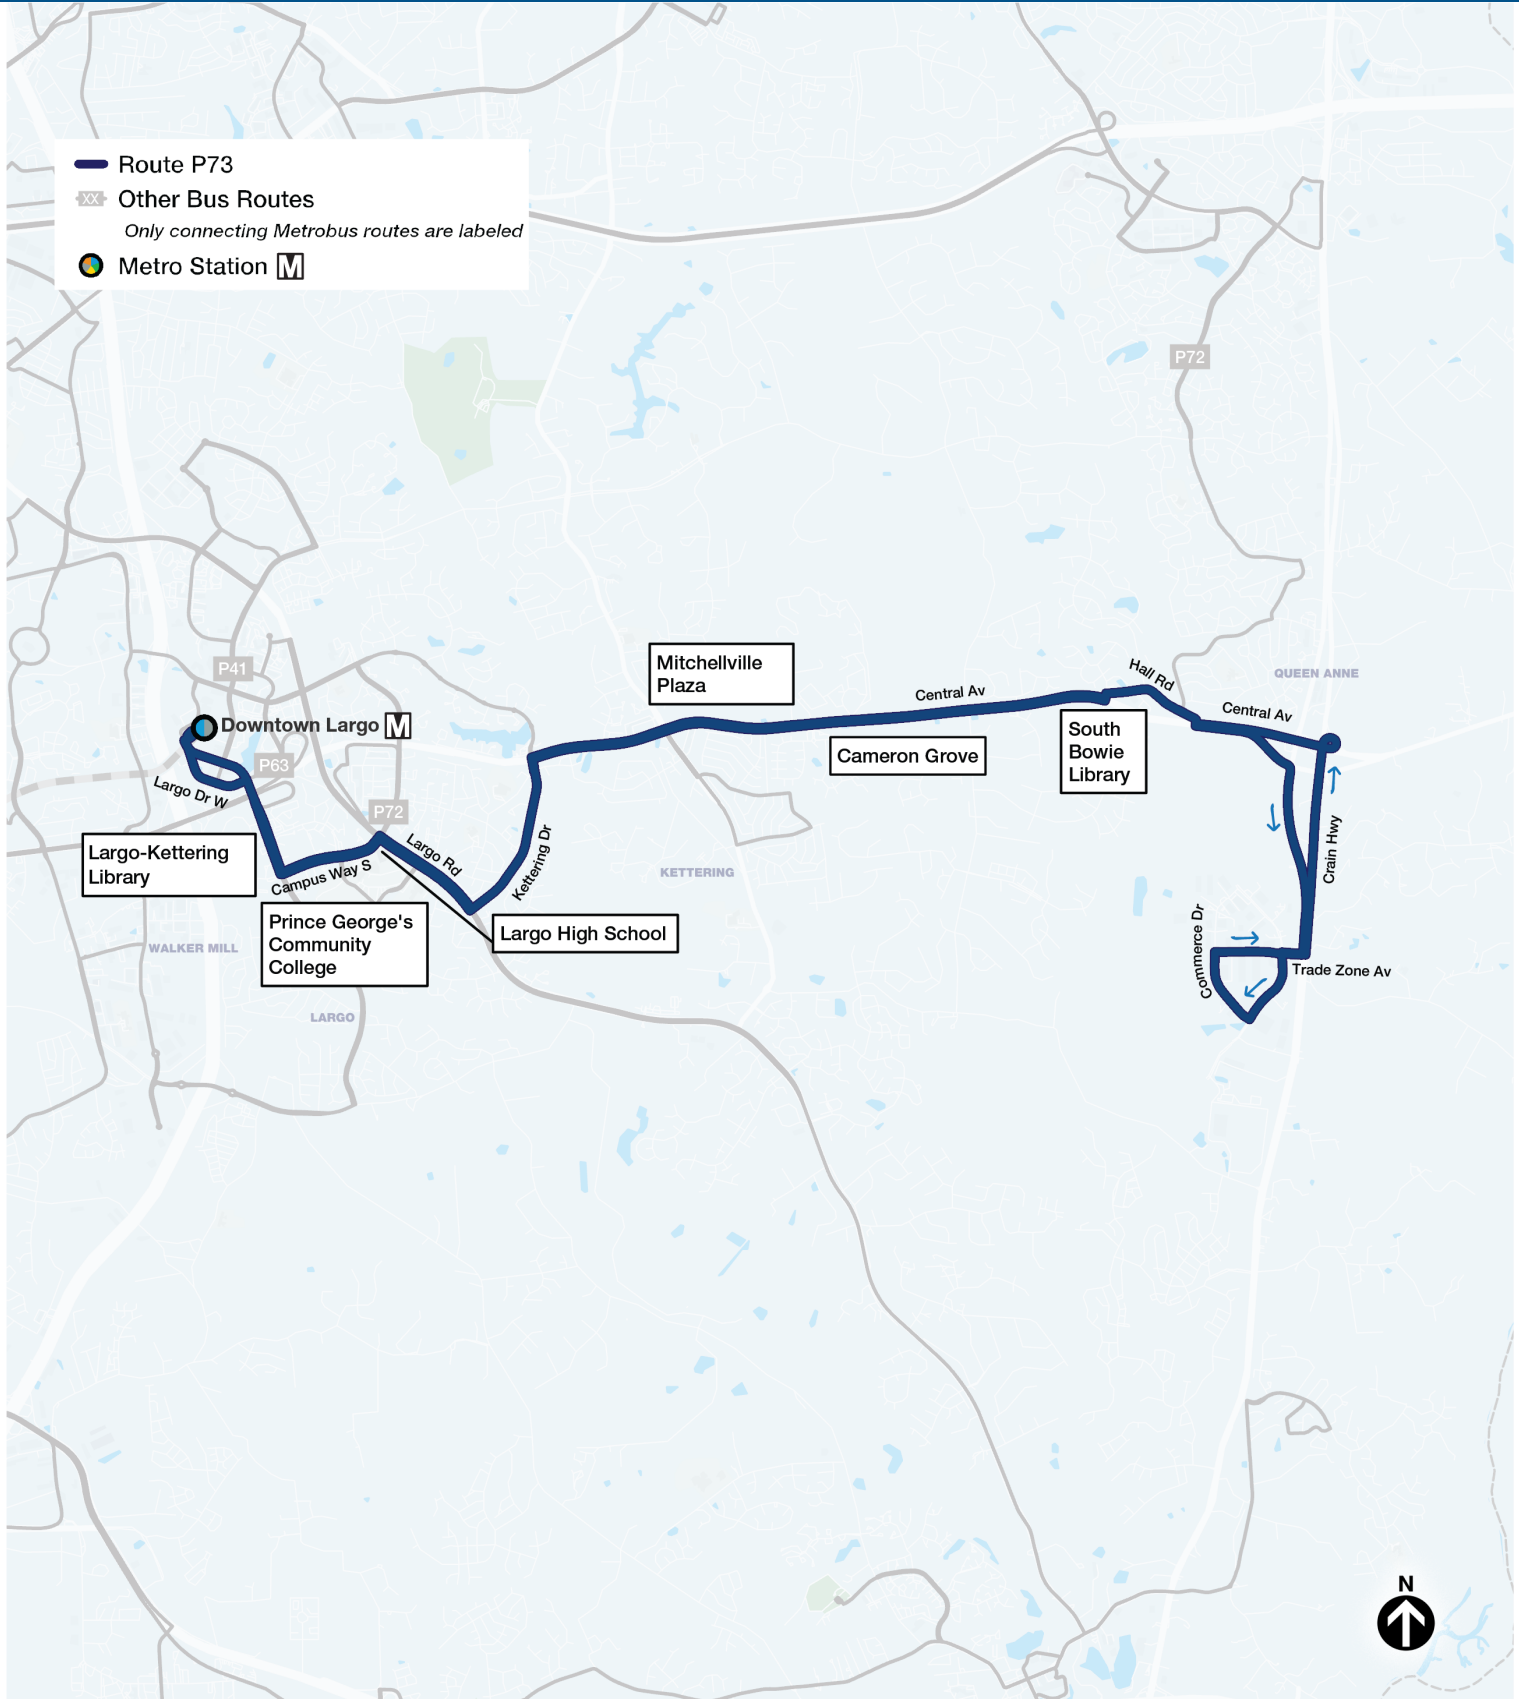

P73 Central Av-Trade Zone

Trade Zone Av-Largo
via S Bowie Library, Largo HS, and PGCC

Compare to these old routes:
C21, C22