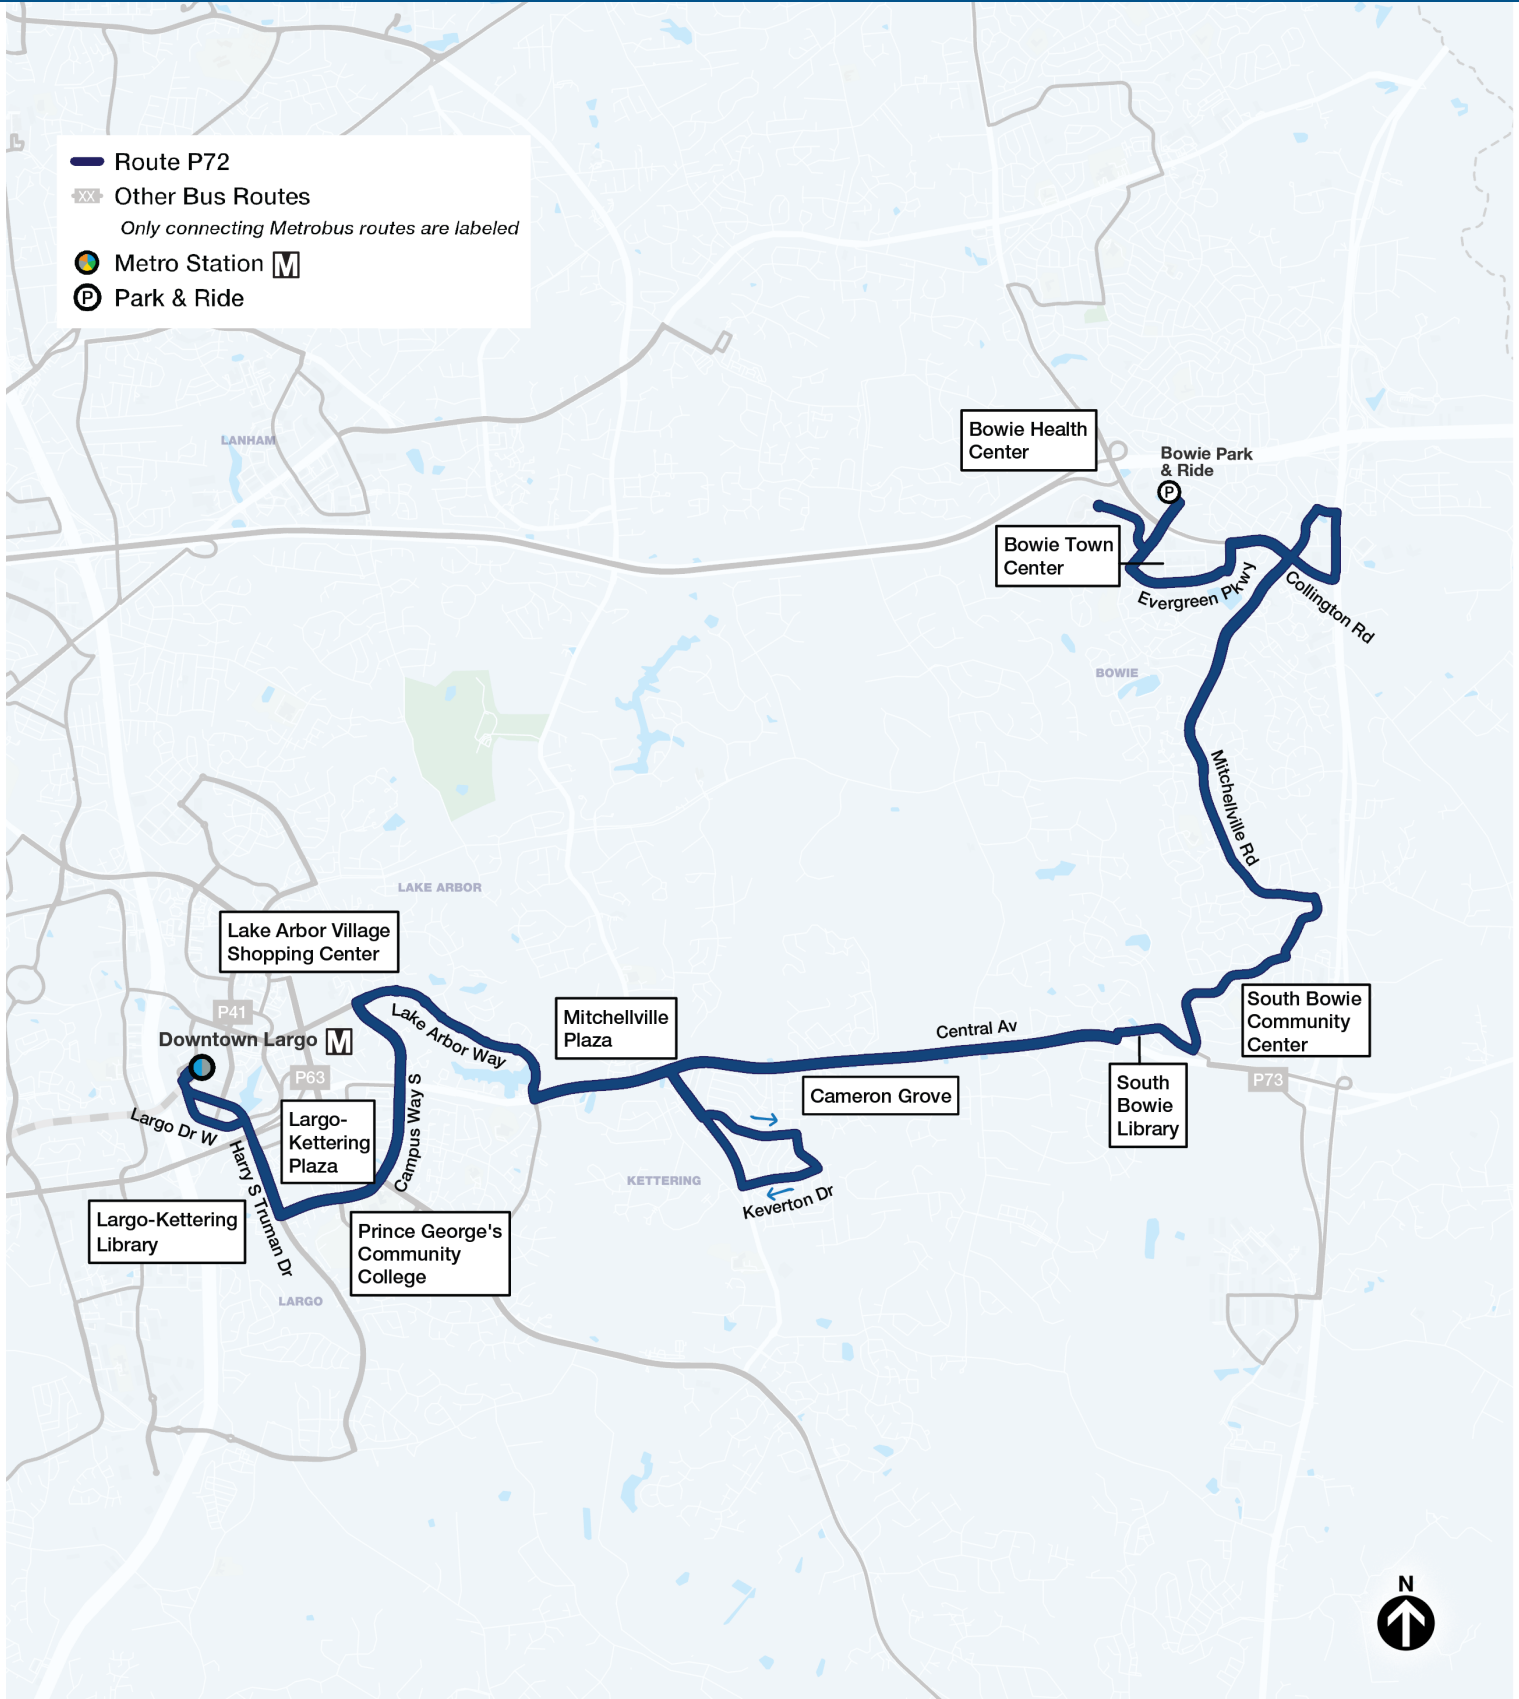

# P72 Central Av-Bowie

## Bowie P+R-Largo

via Bowie Town Ctr, S Bowie Comm Ctr, and PGCC

Compare to these old routes:  
C26, C29