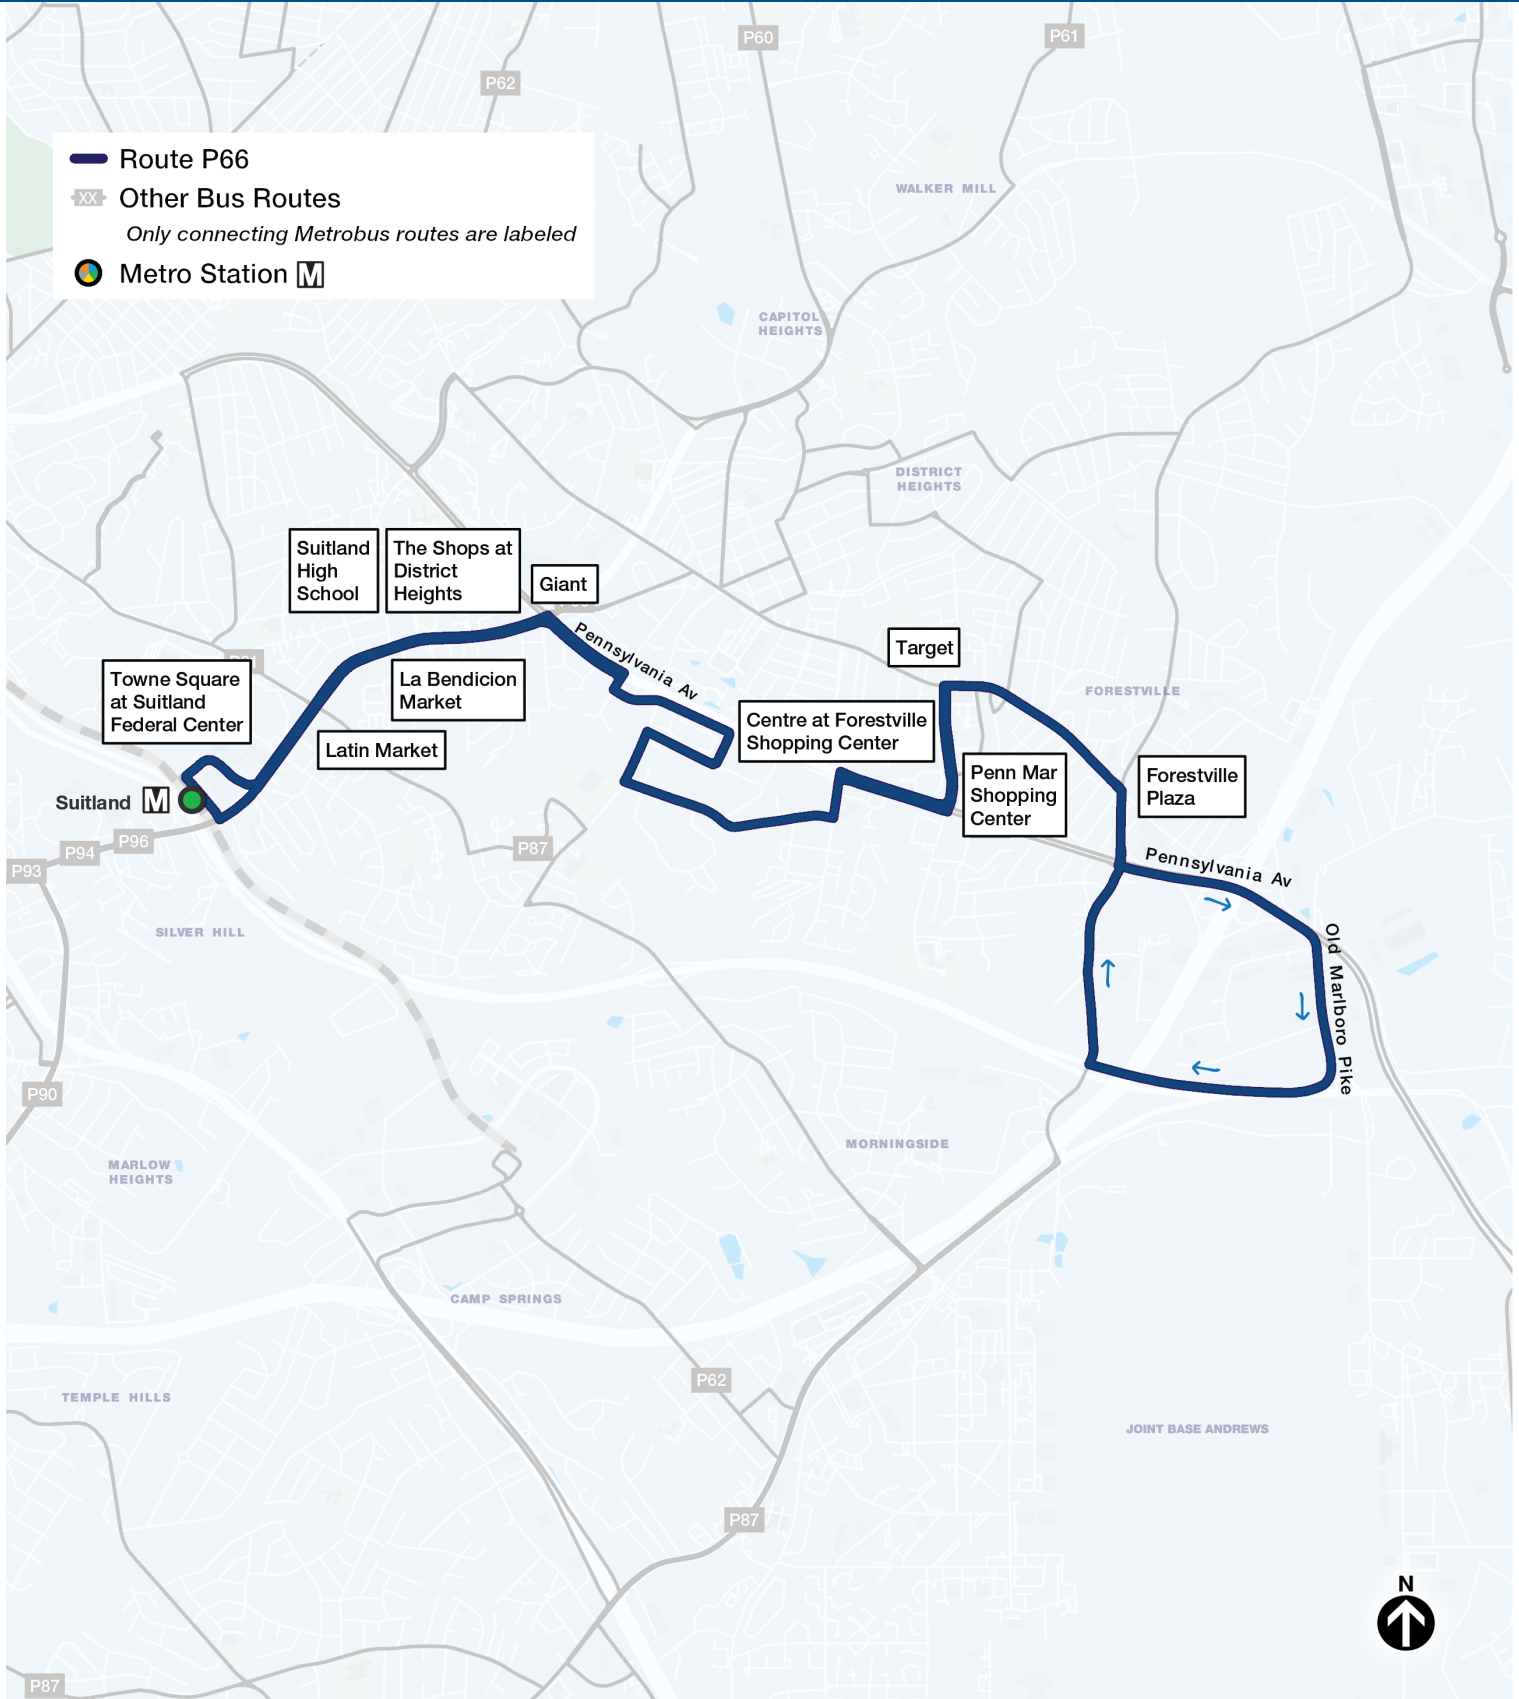

P66 Forestville-Suitland

Forestville-Suitland

via Forestville, Penn Mar, Surrey Square, Pennsylvania Av, and Silver Hill Rd

Compare to these old routes:
K12