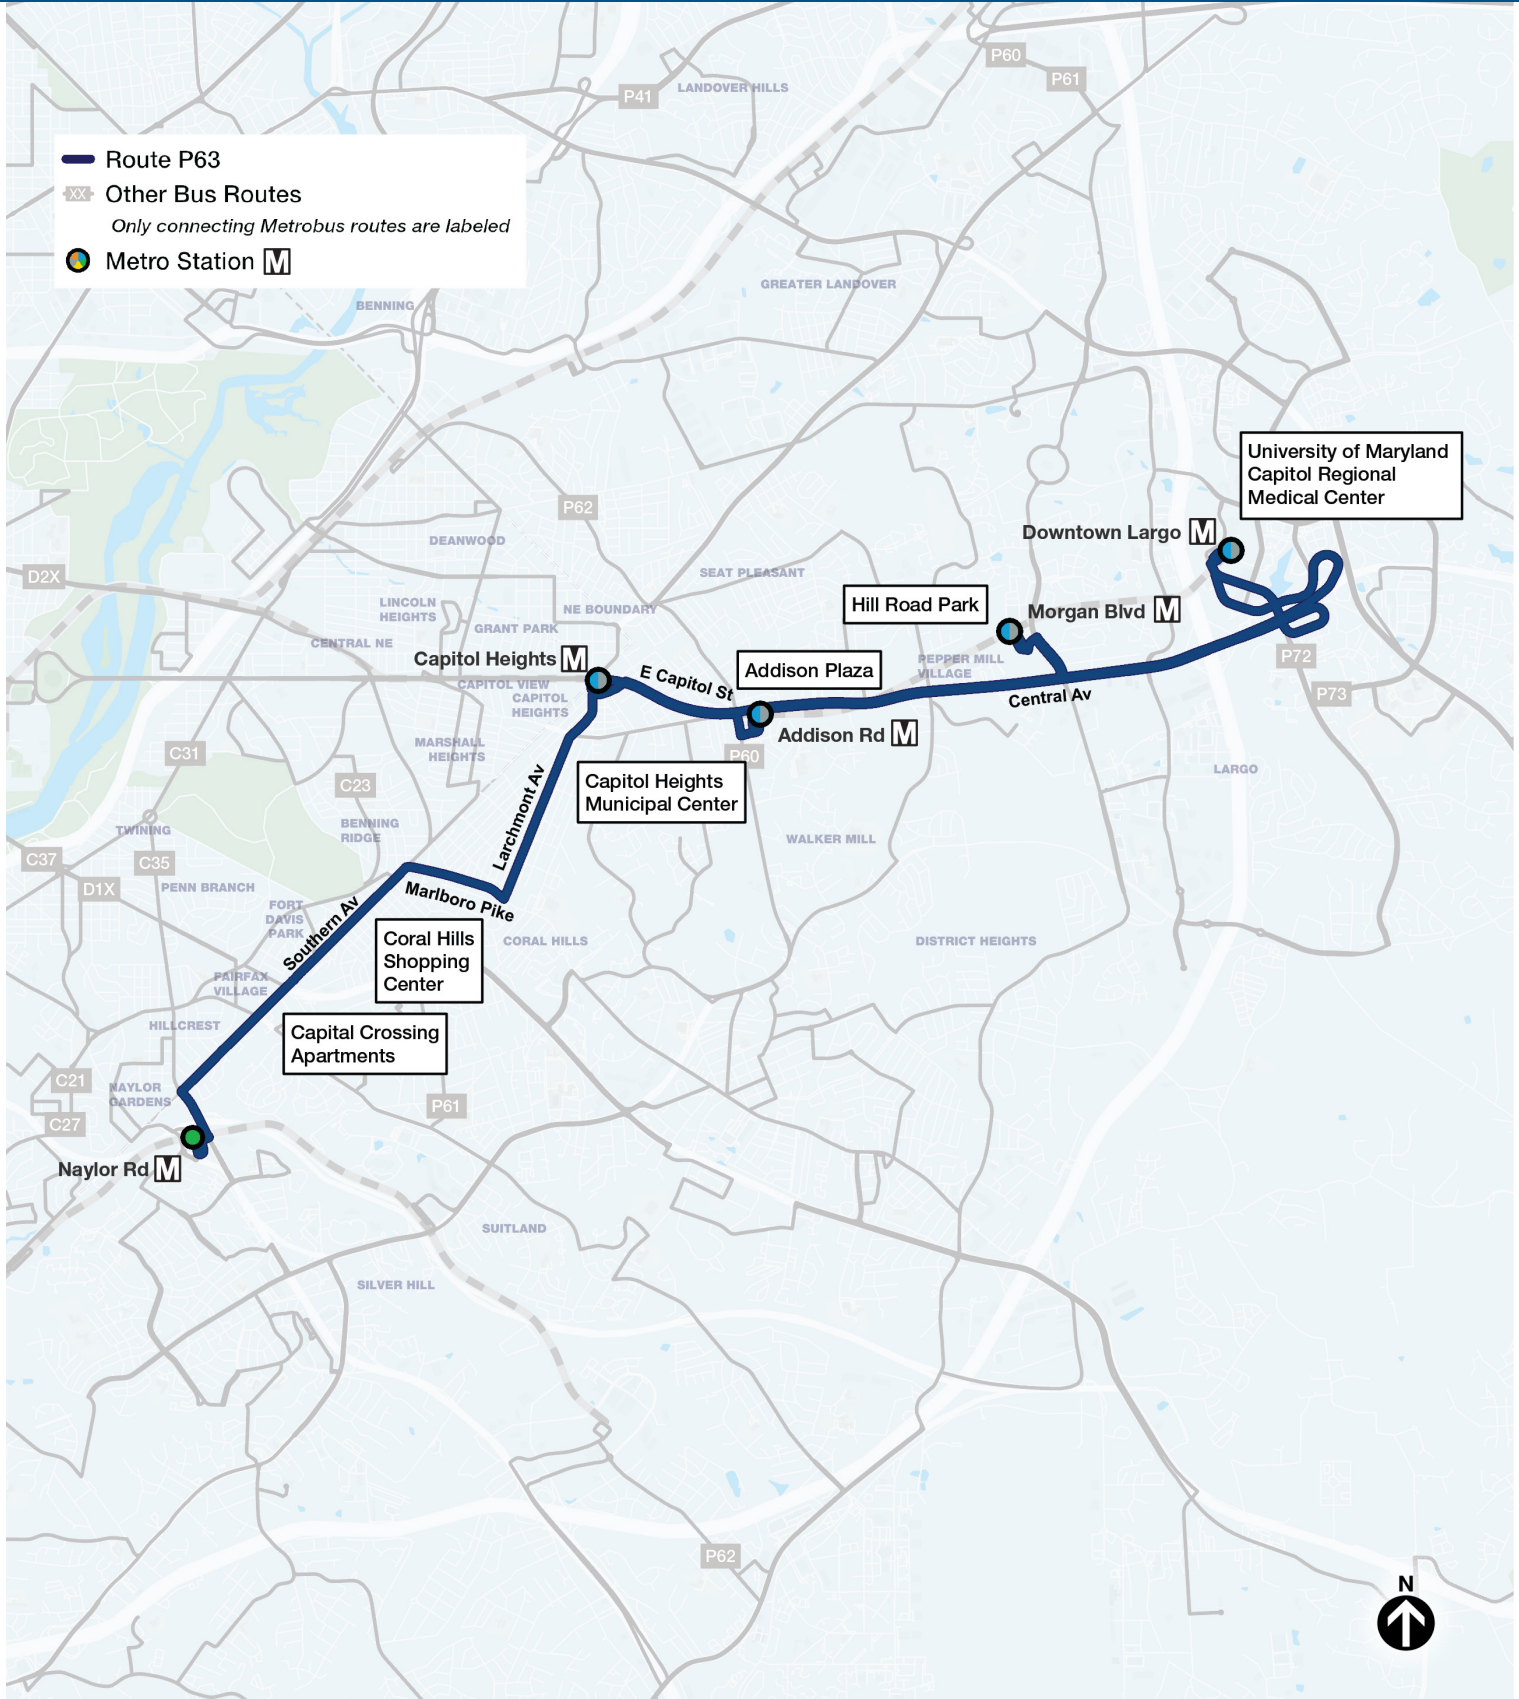

P63 Central Av-Naylor Rd

Largo-Naylor Rd
via Morgan Blvd, Addison Rd, Capitol Hts, and Coral Hills

Compare to these old routes:
C21,C22,F14,J12