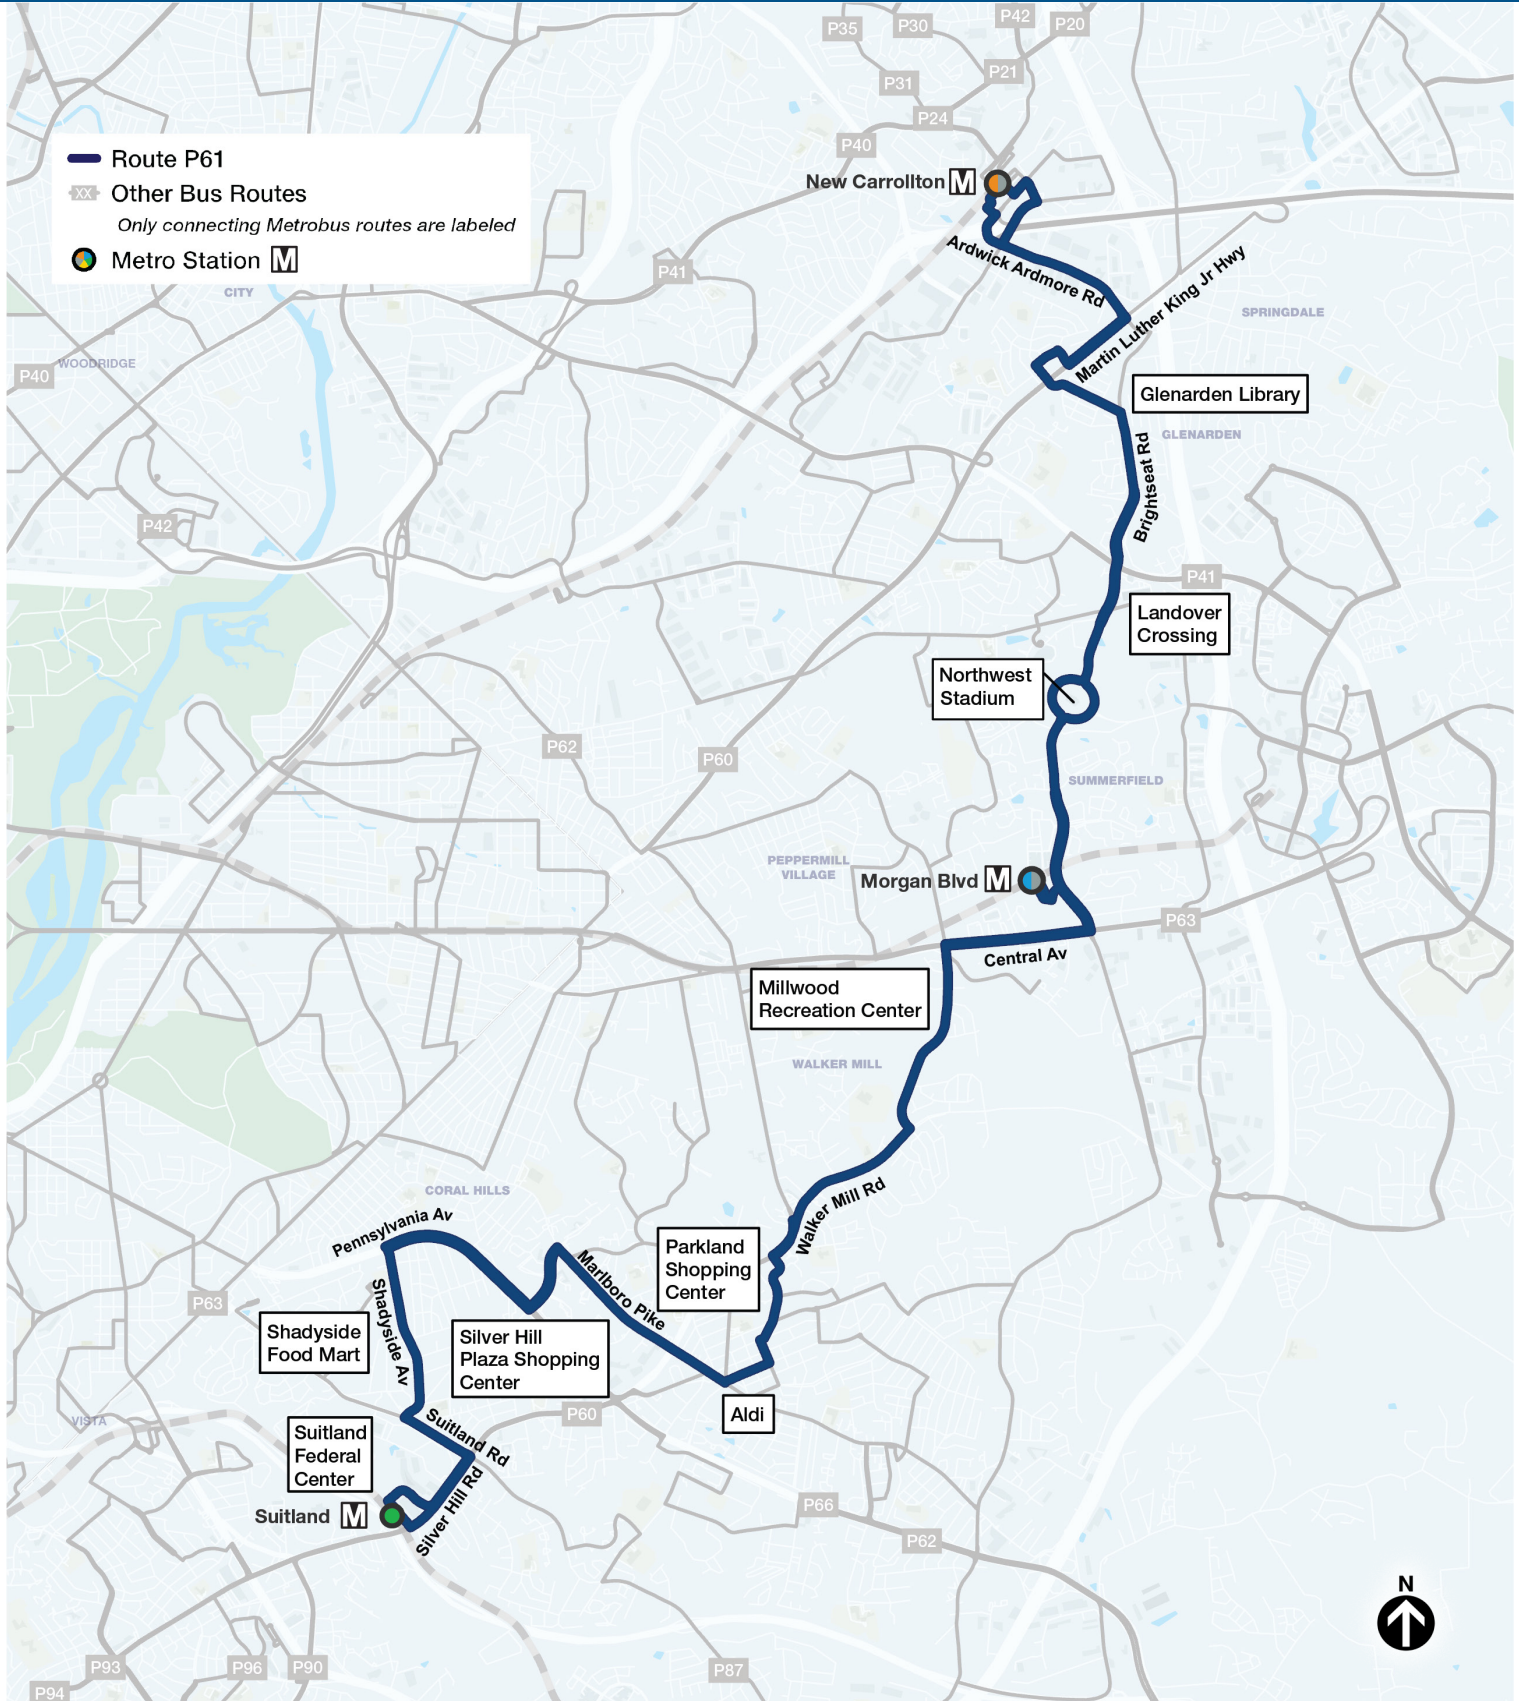

P61 Glenarden-Suitland

New Carrollton-Suitland

via Brightseat Rd, Morgan Blvd, Walker Mill Rd, Marlboro Pike, and Suitland Rd

Compare to these old routes:
F14, V12, A12