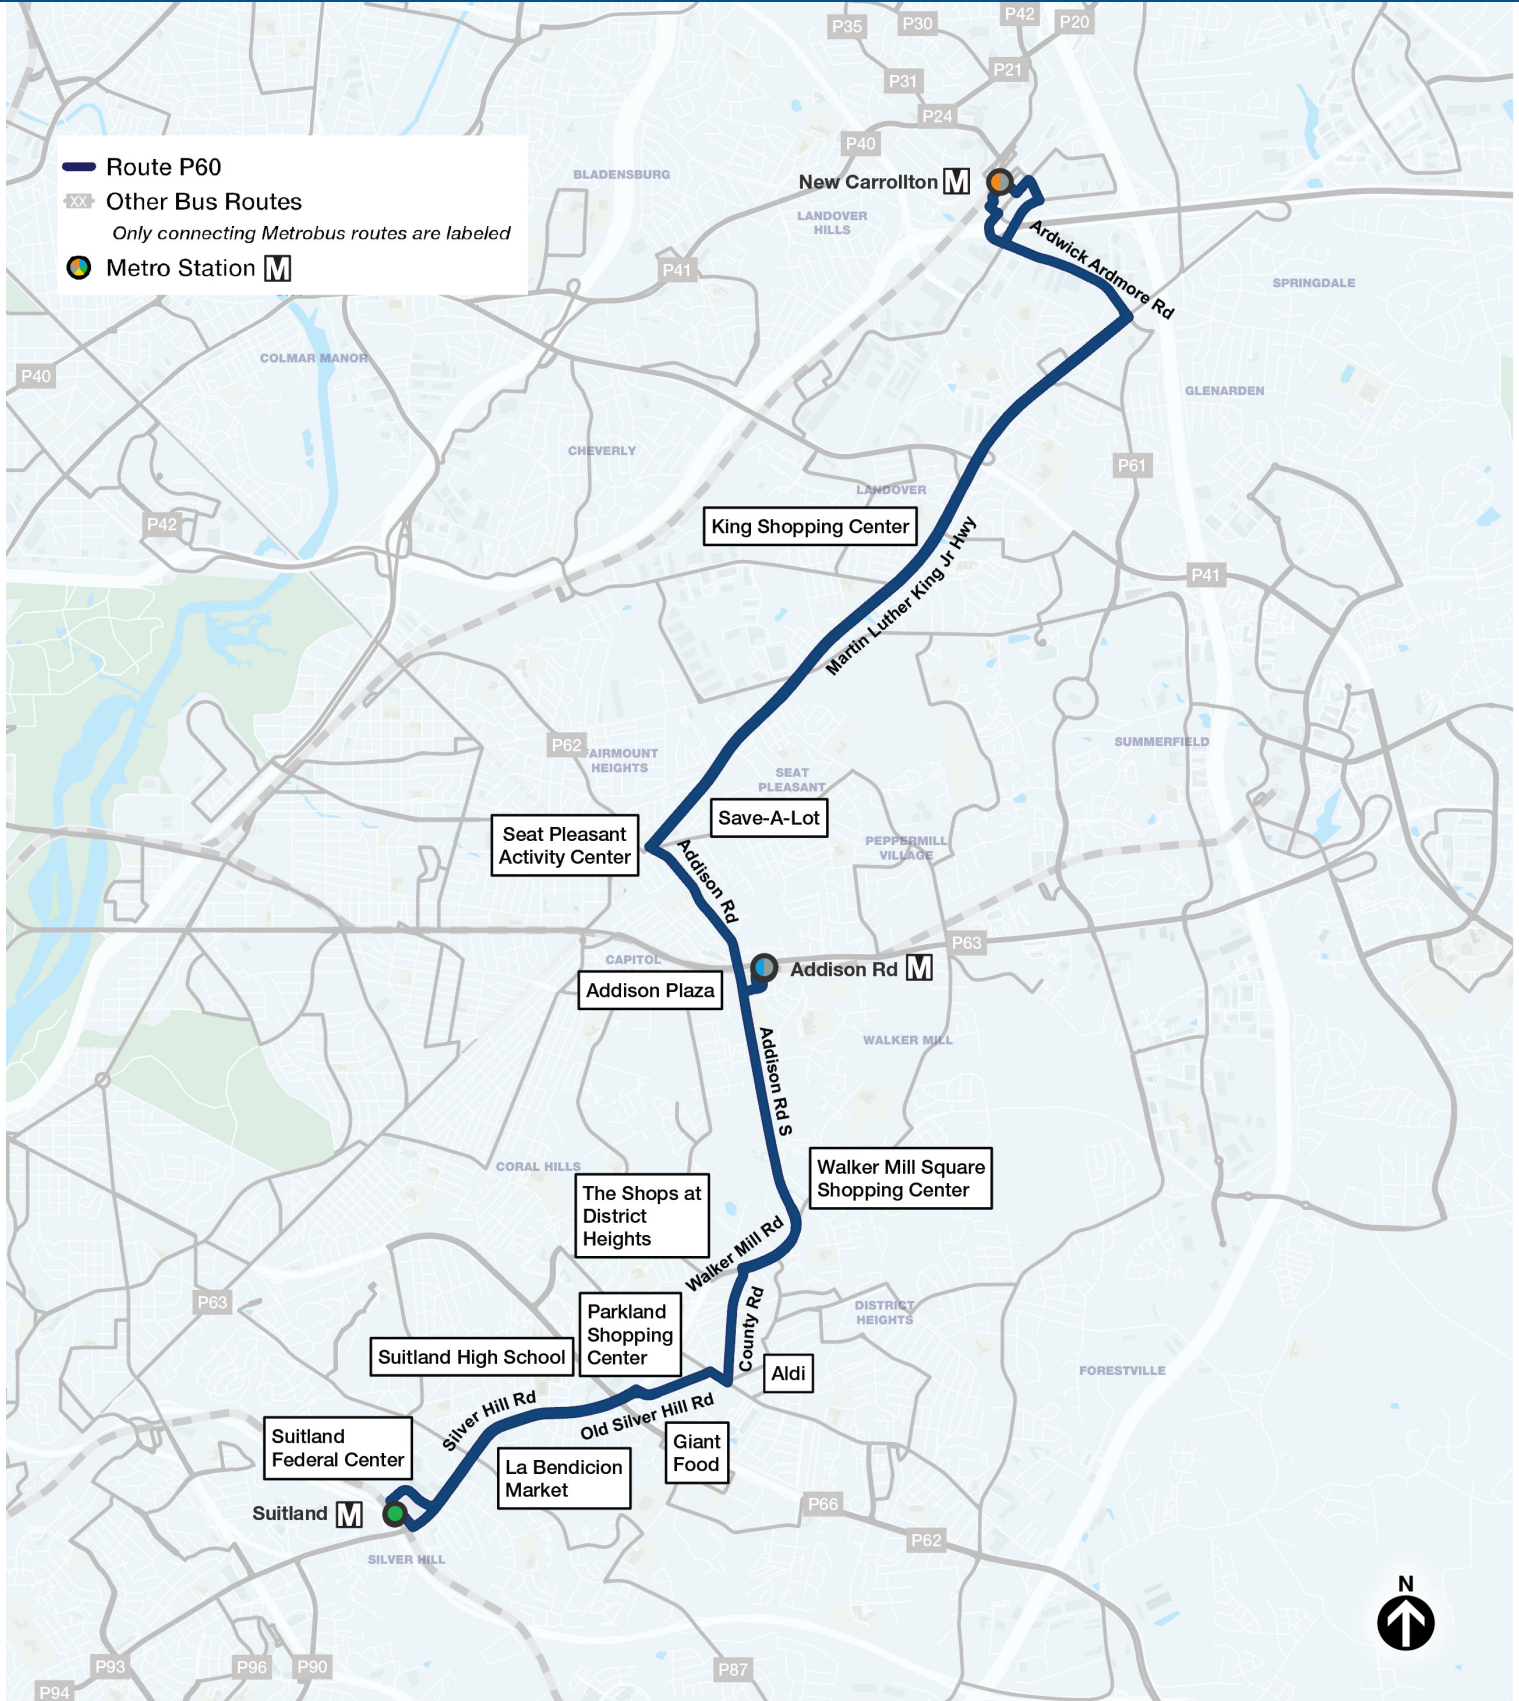

P60 MLK Hwy-Suitland

New Carrollton-Suitland

via Martin Luther King Jr Hwy, Addison Rd, Walker Mill Rd, and Silver Hill Rd

Compare to these old routes:
A12,P12