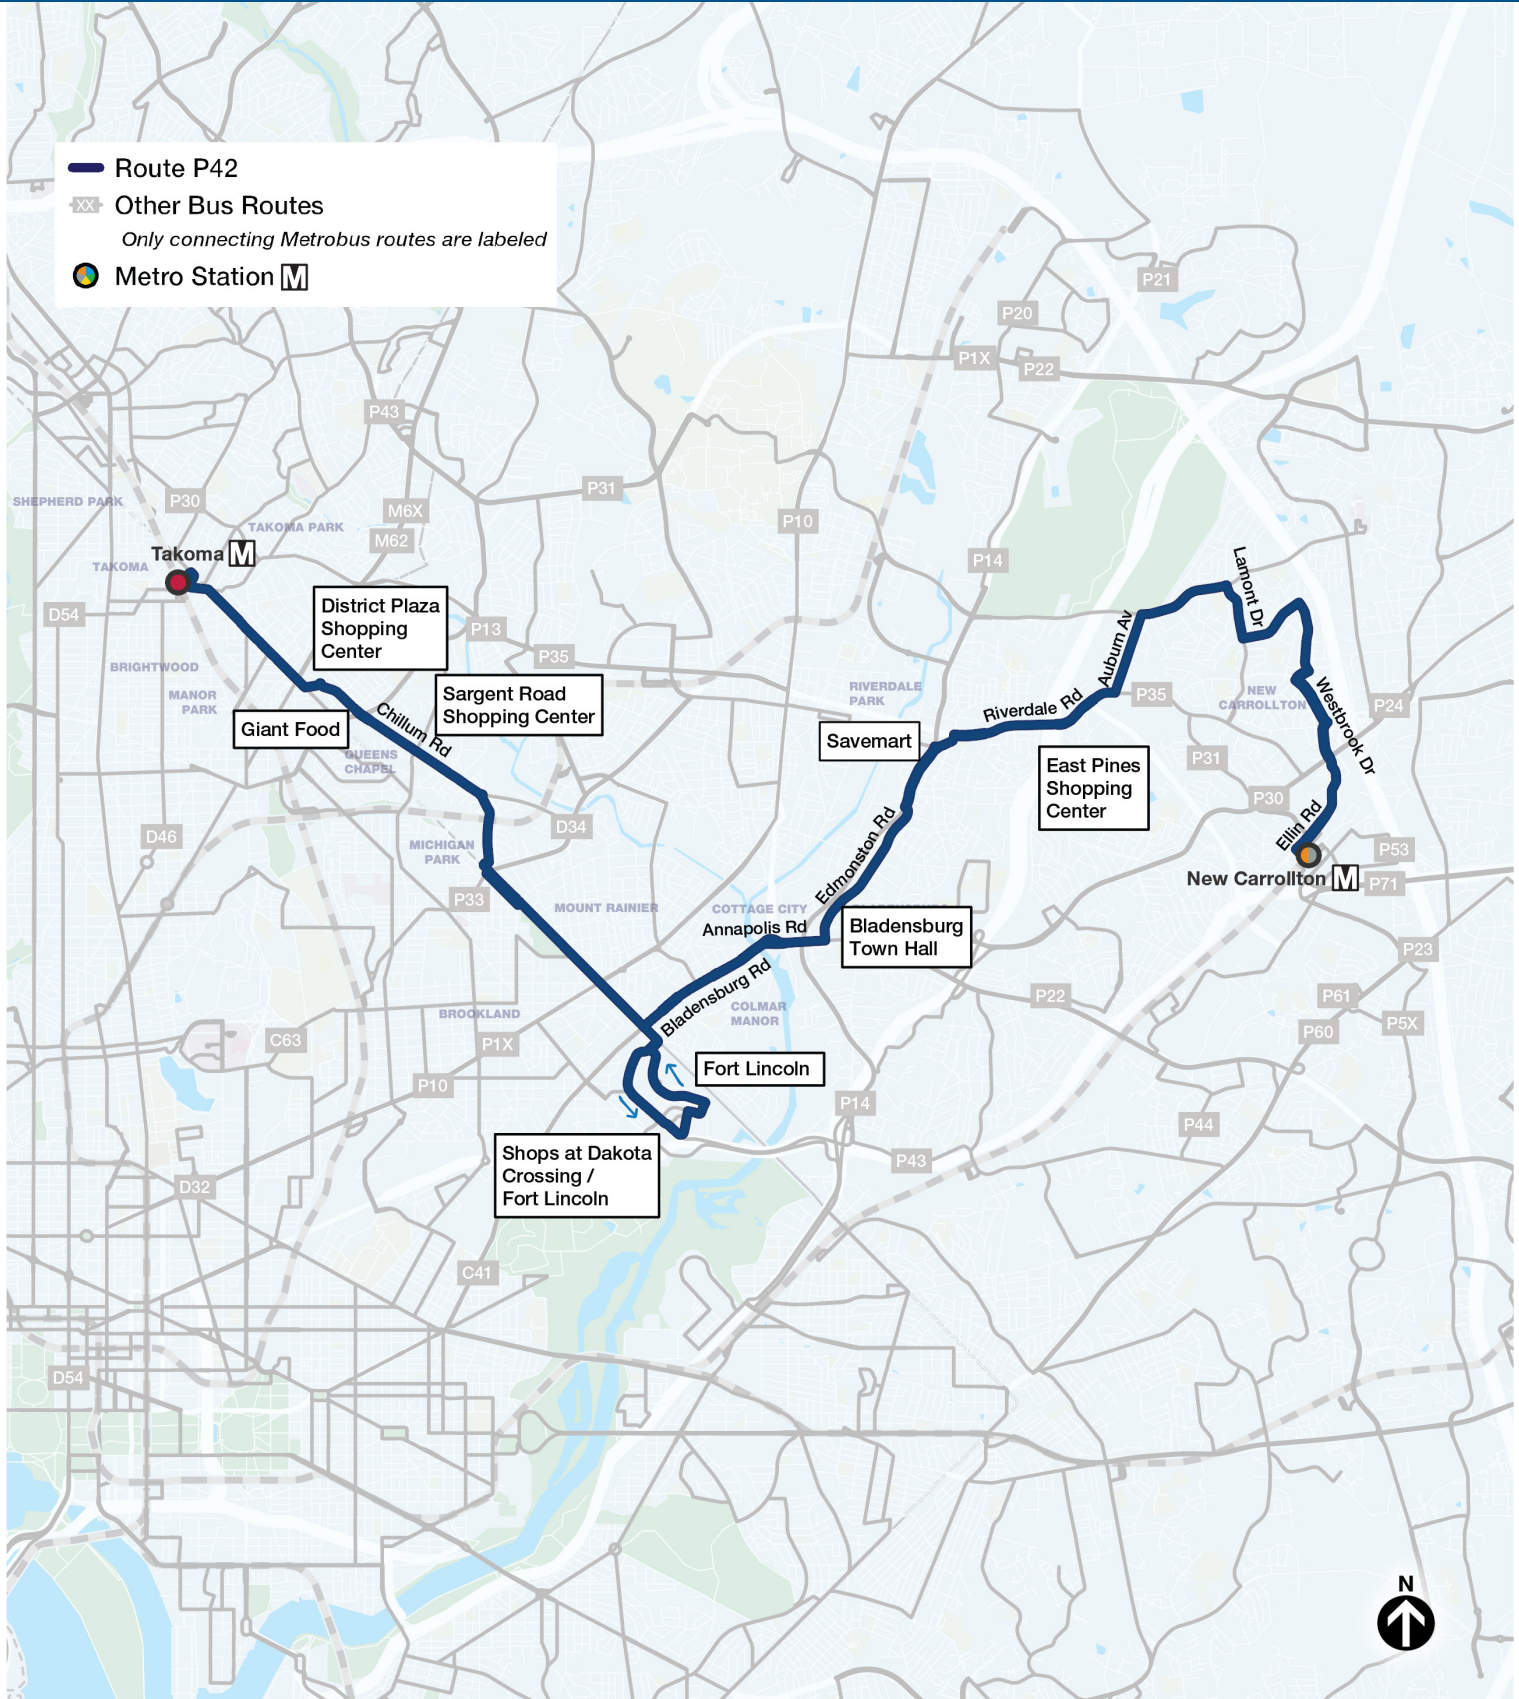

P42 Chillum Rd-New Carrollton

New Carrollton-Takoma

via Riverdale Rd, Bladensburg Rd, Fort Lincoln, Eastern Av, and Chillum Rd

Compare to these old routes:

F1,T14