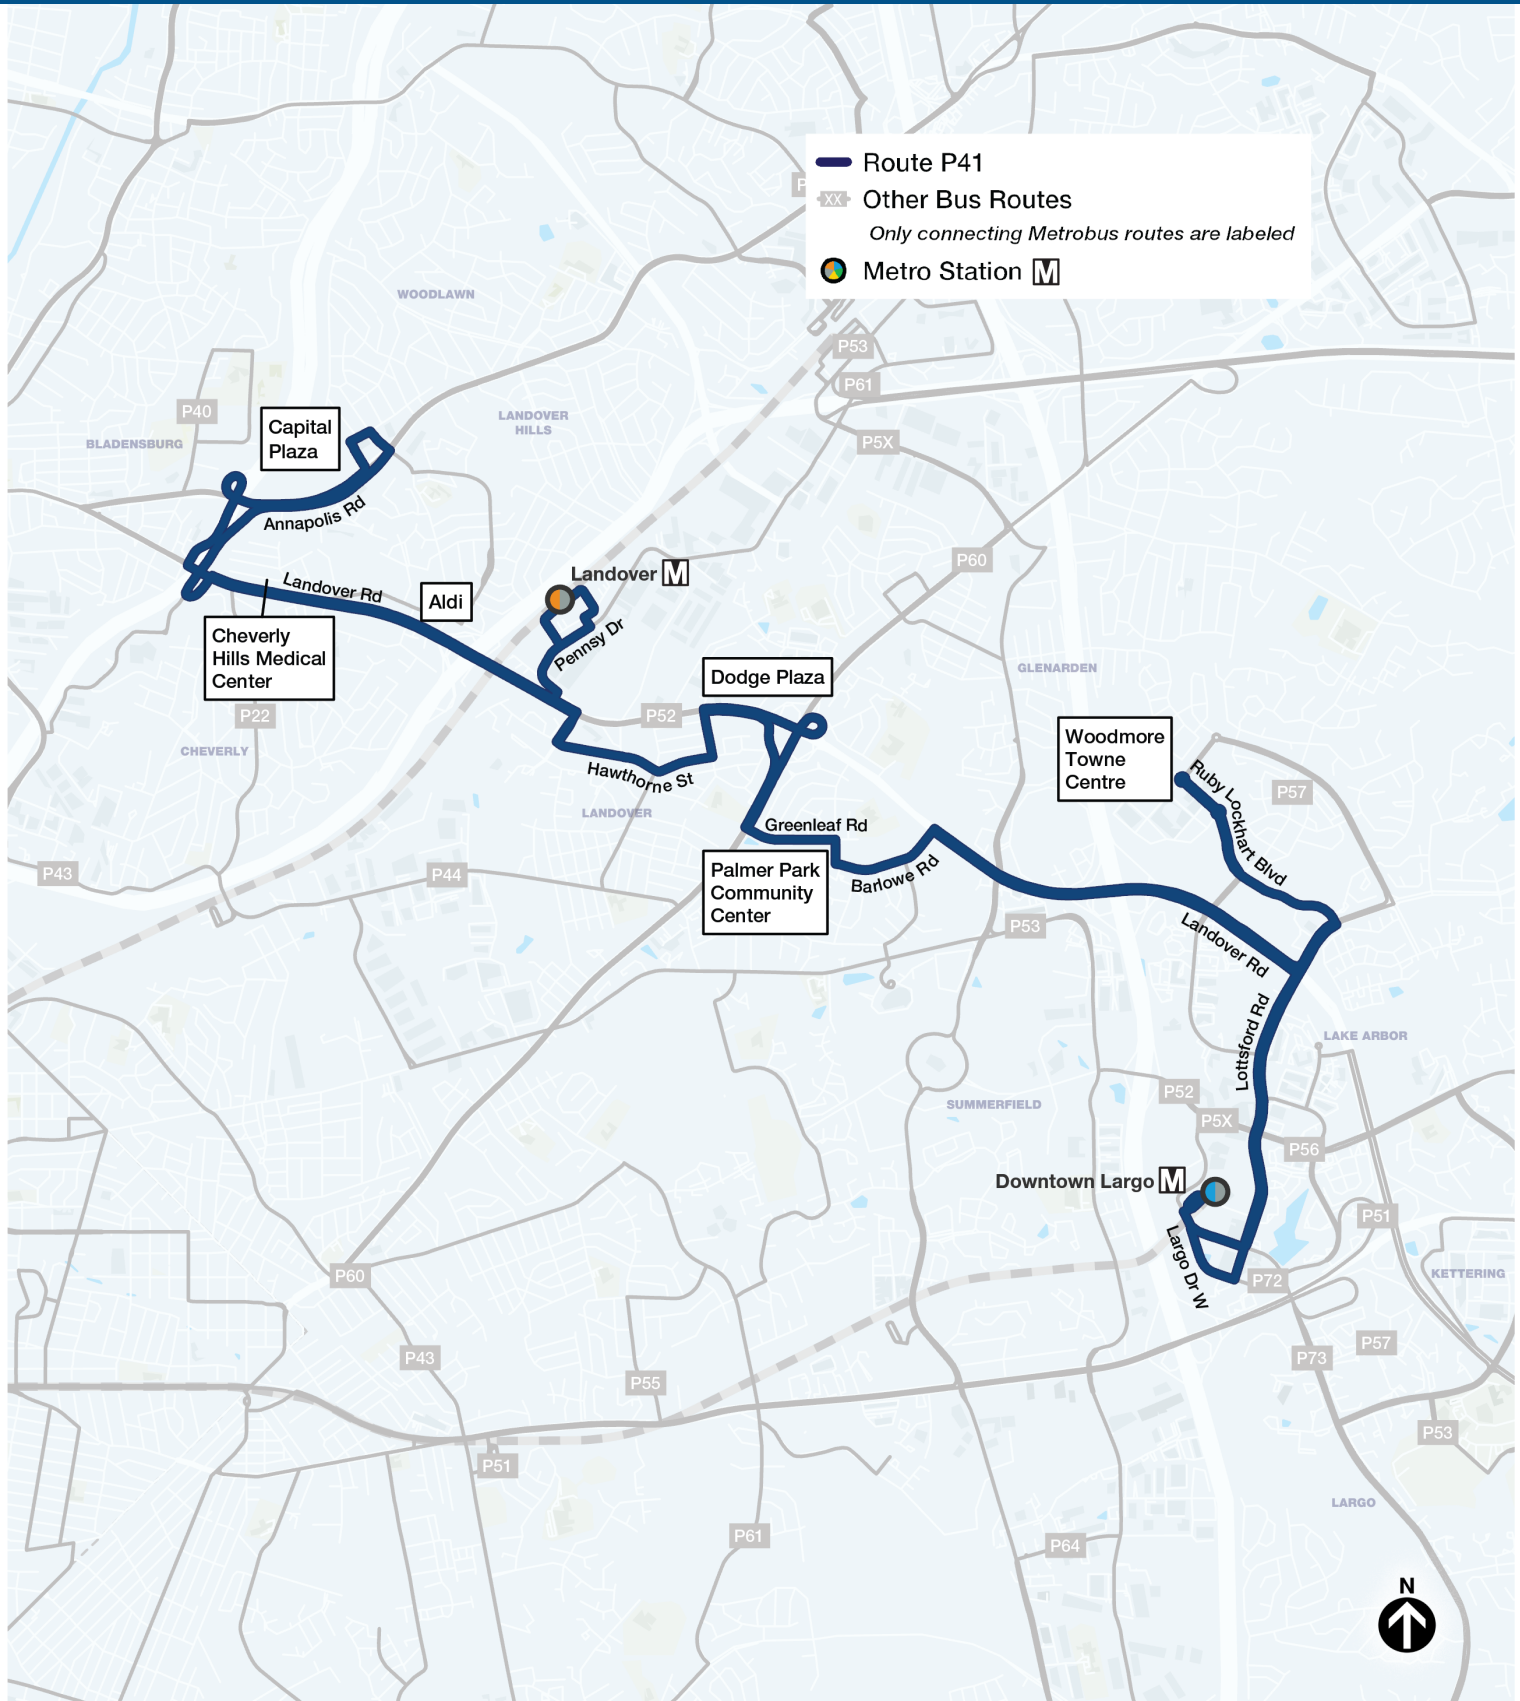

P41 Landover Rd

Largo-Capital Plaza
via Woodmore, Palmer Park, and Landover Rd

Compare to these old routes:
L12