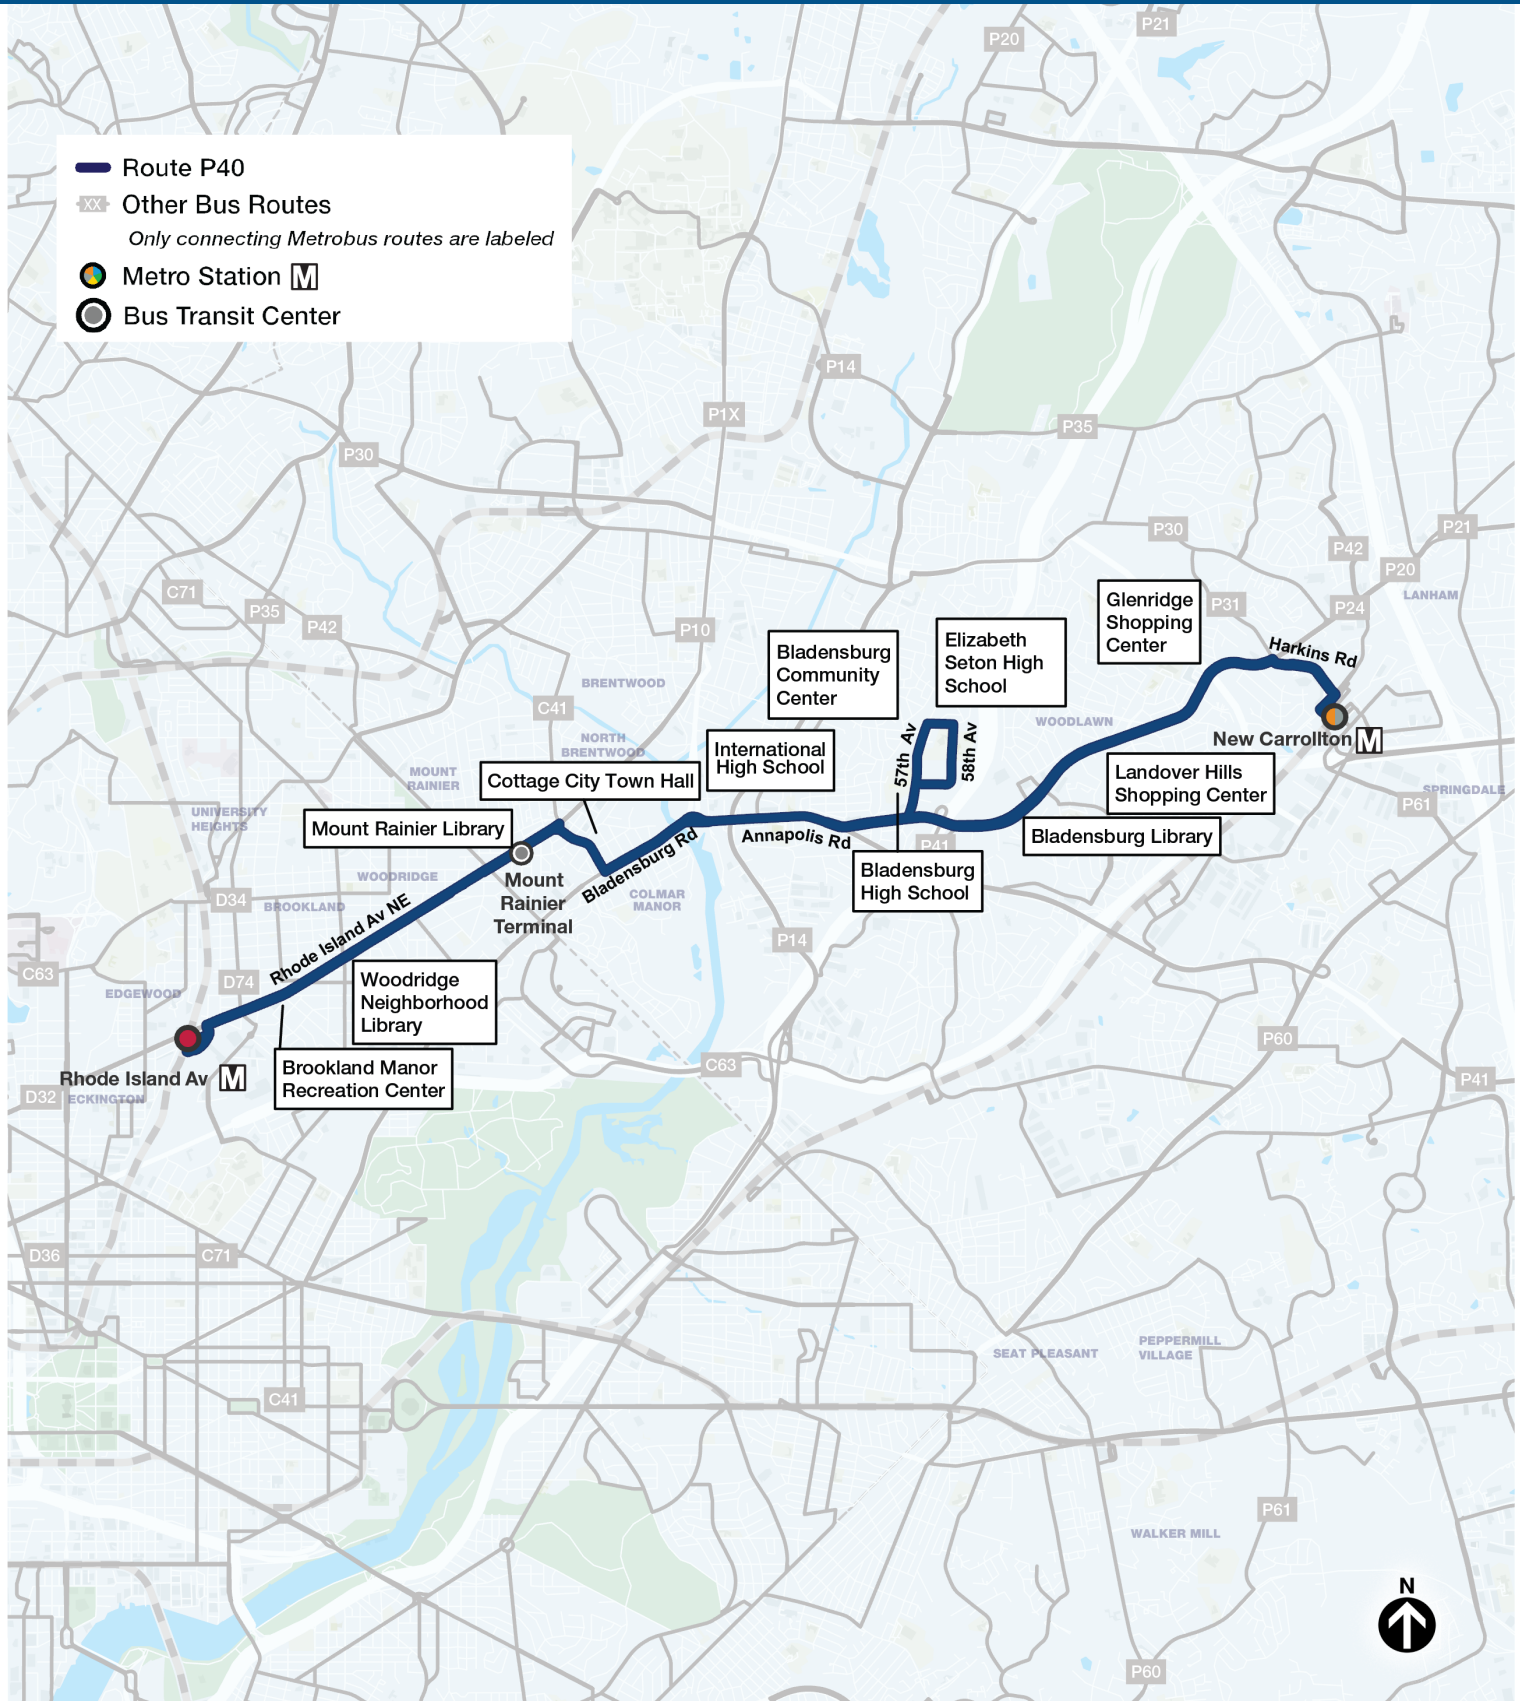

P40 Annapolis Rd

New Carrollton-Rhode Island Av
via Annapolis Rd, Bladensburg Rd, Mt Rainier, and Rhode Island Av

Compare to these old routes:
T18