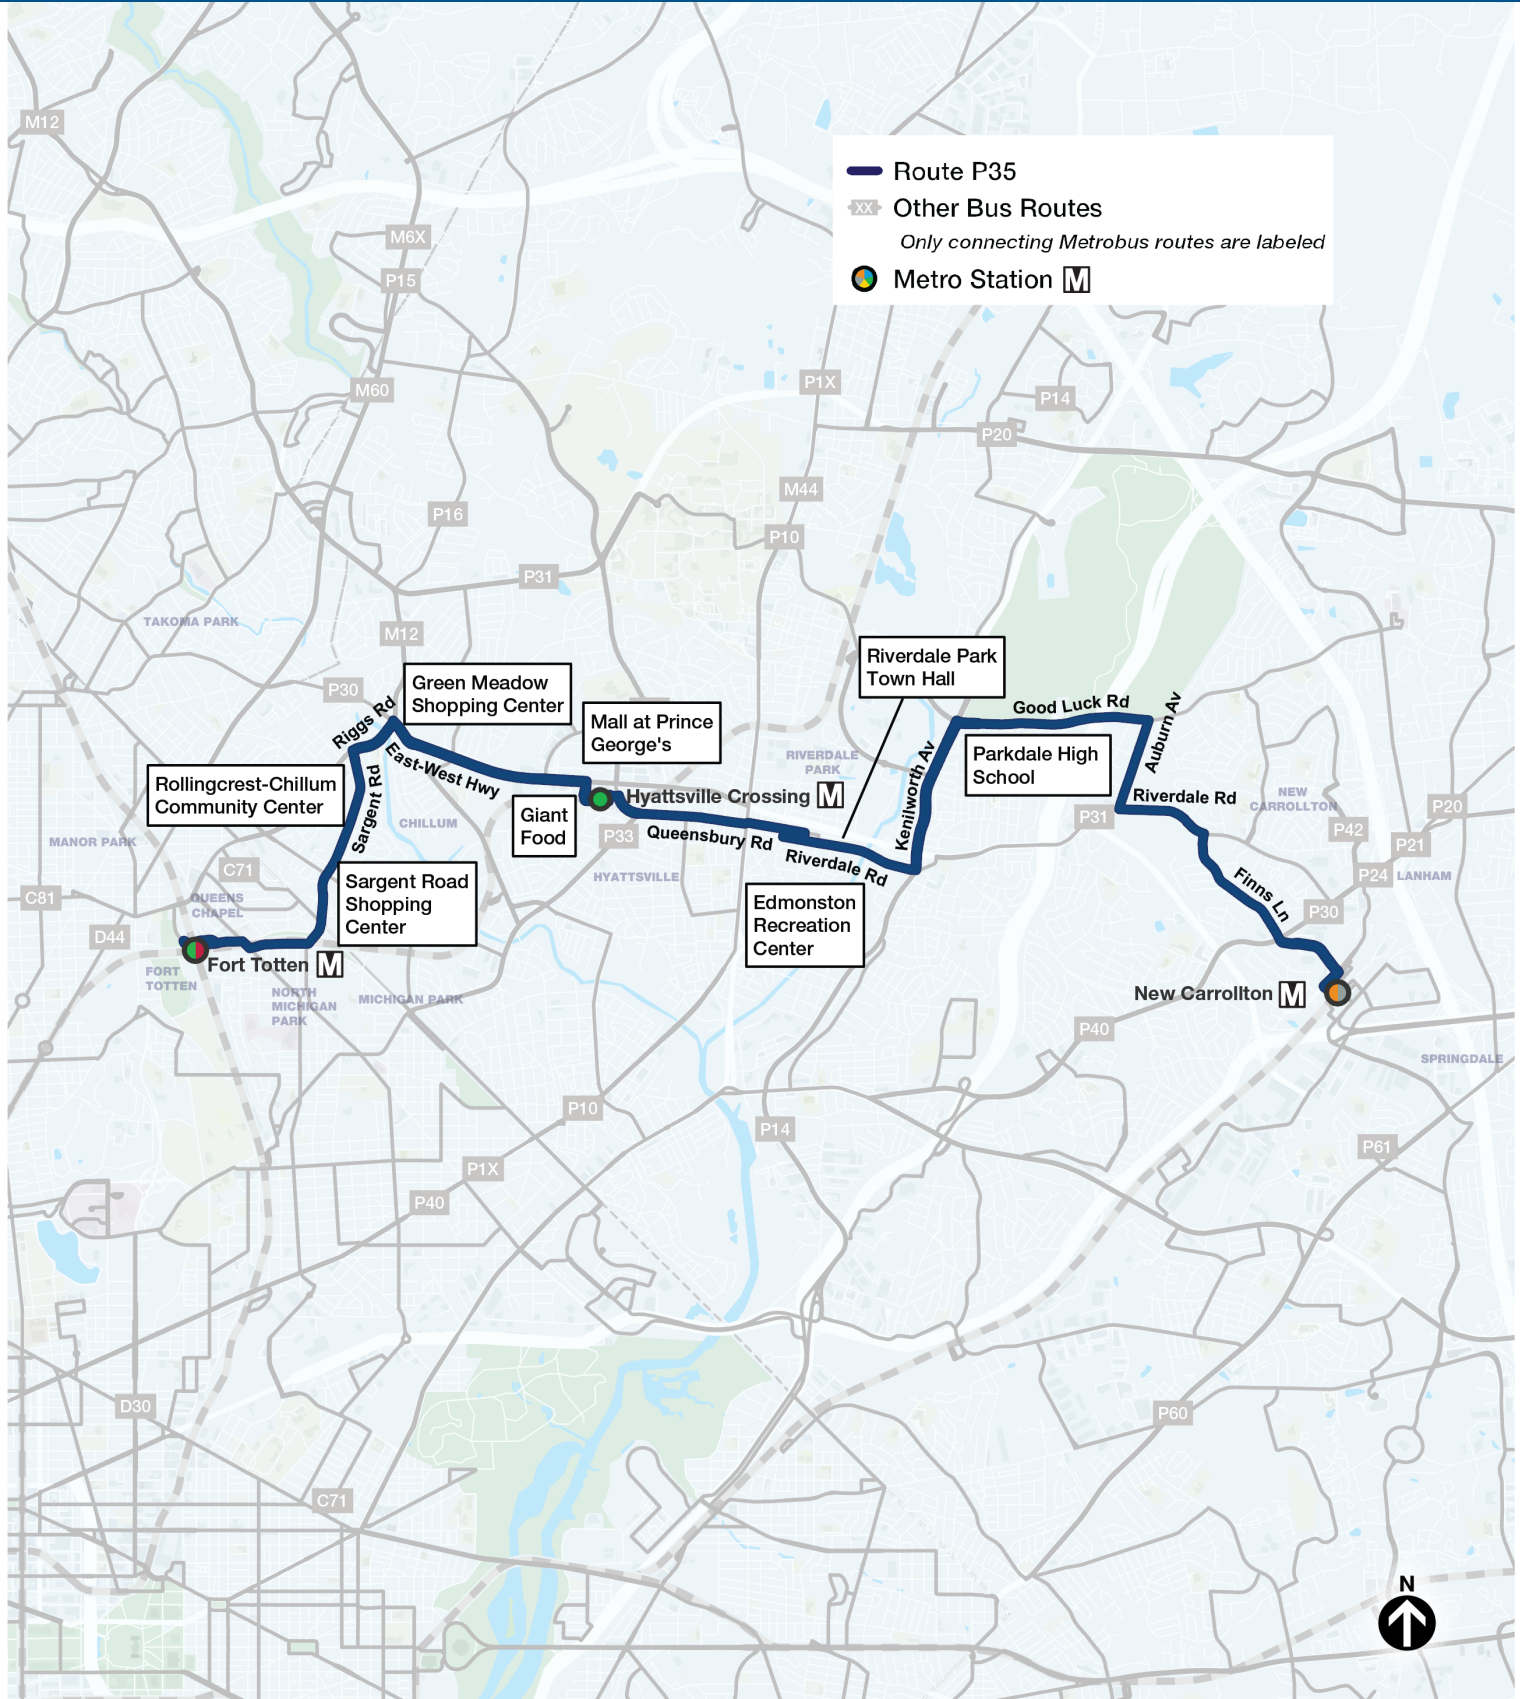

P35 New Carrollton-Fort Totten

New Carrollton-Fort Totten

via Good Luck Rd, Riverdale Park, Hyattsville Xing, and Sargent Rd

Compare to these old routes:

F6