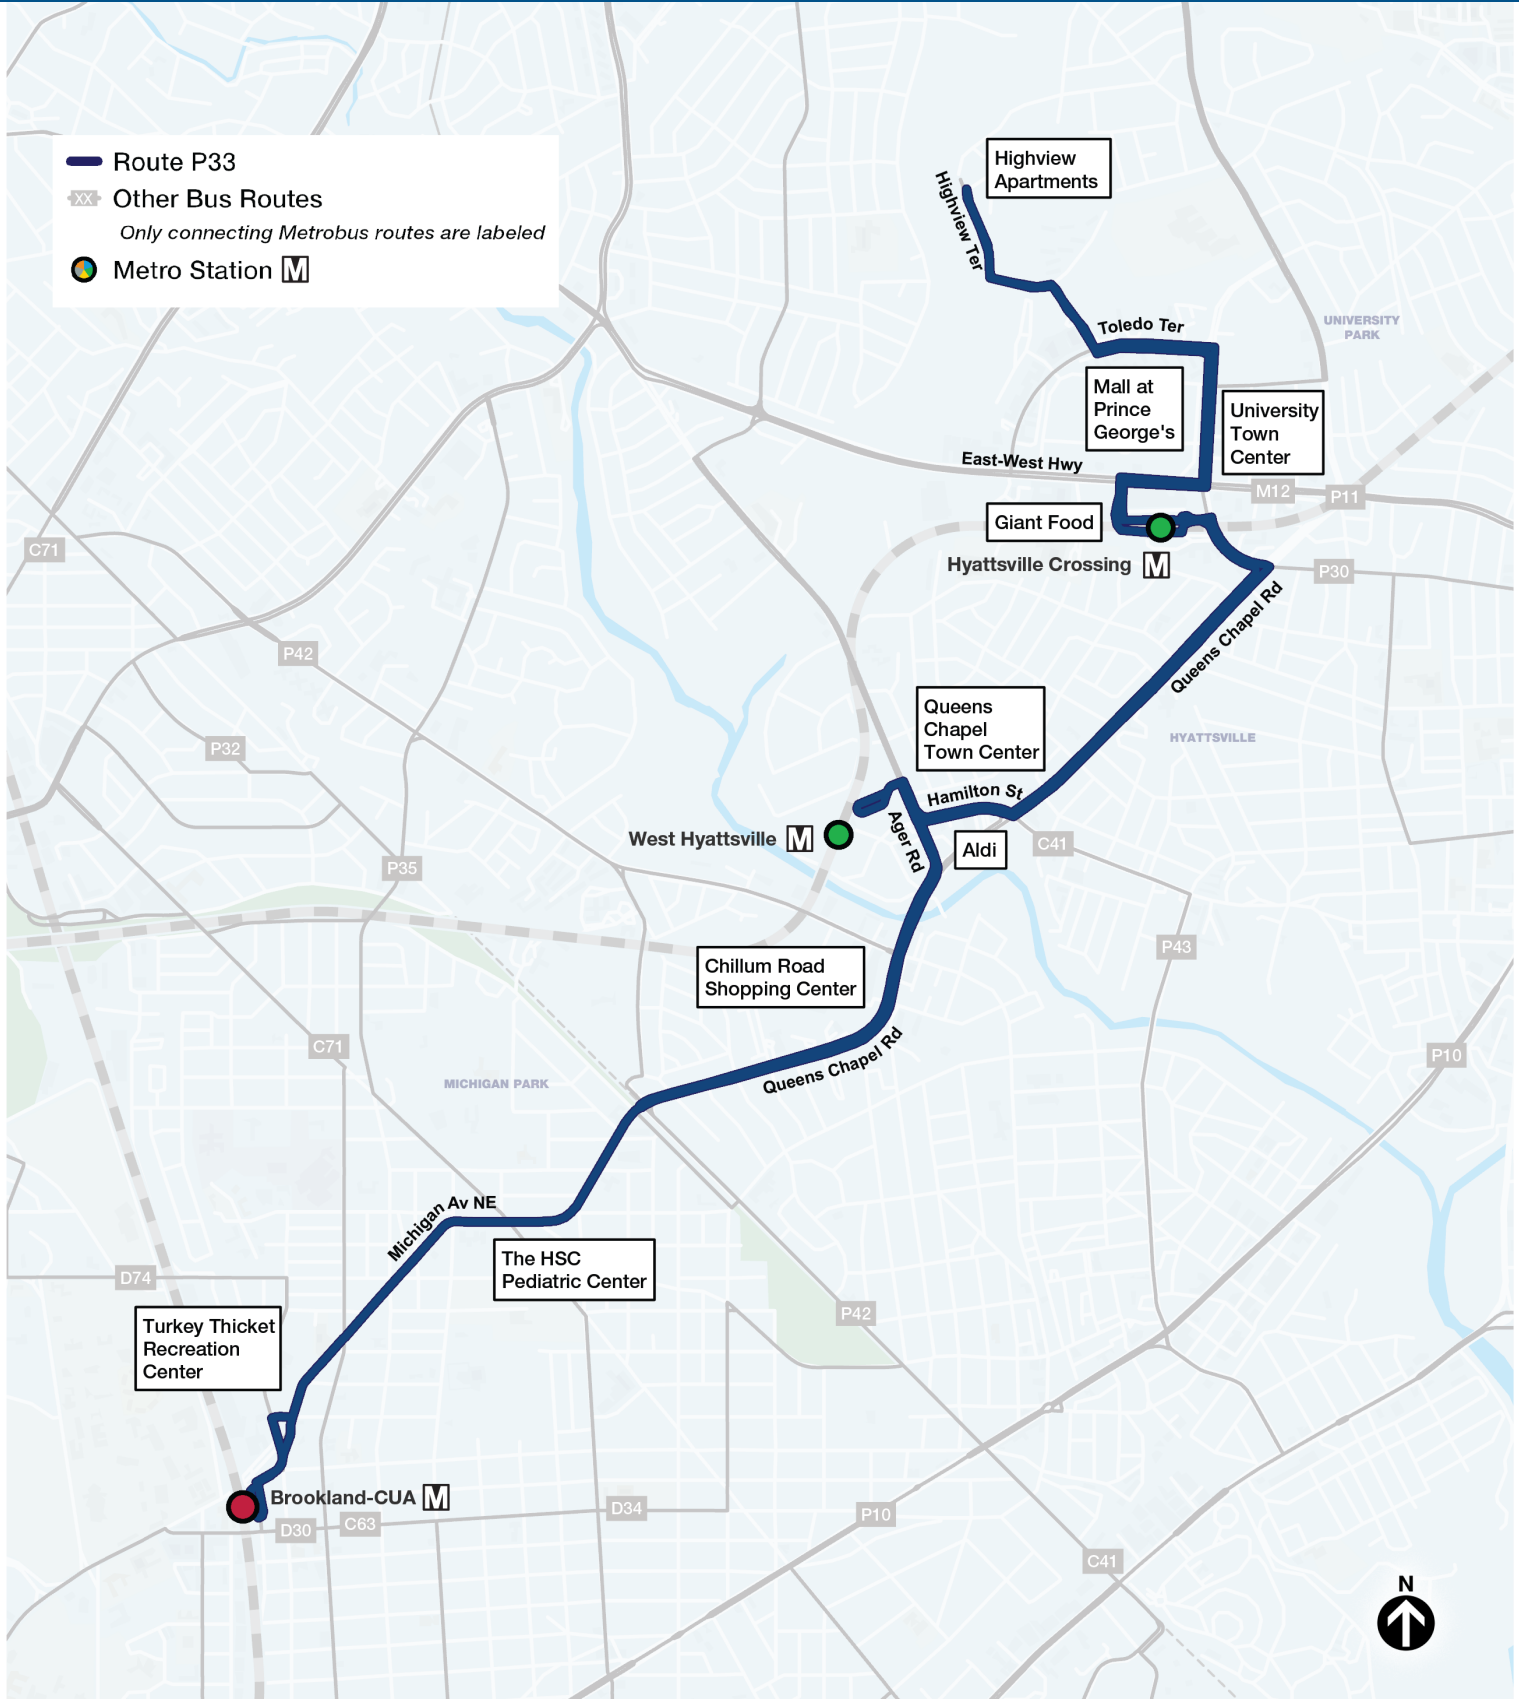

P33 Queens Chapel Rd

Highview-Brookland
via Hyattsville Xing and W Hyattsville

Compare to these old routes:
R4