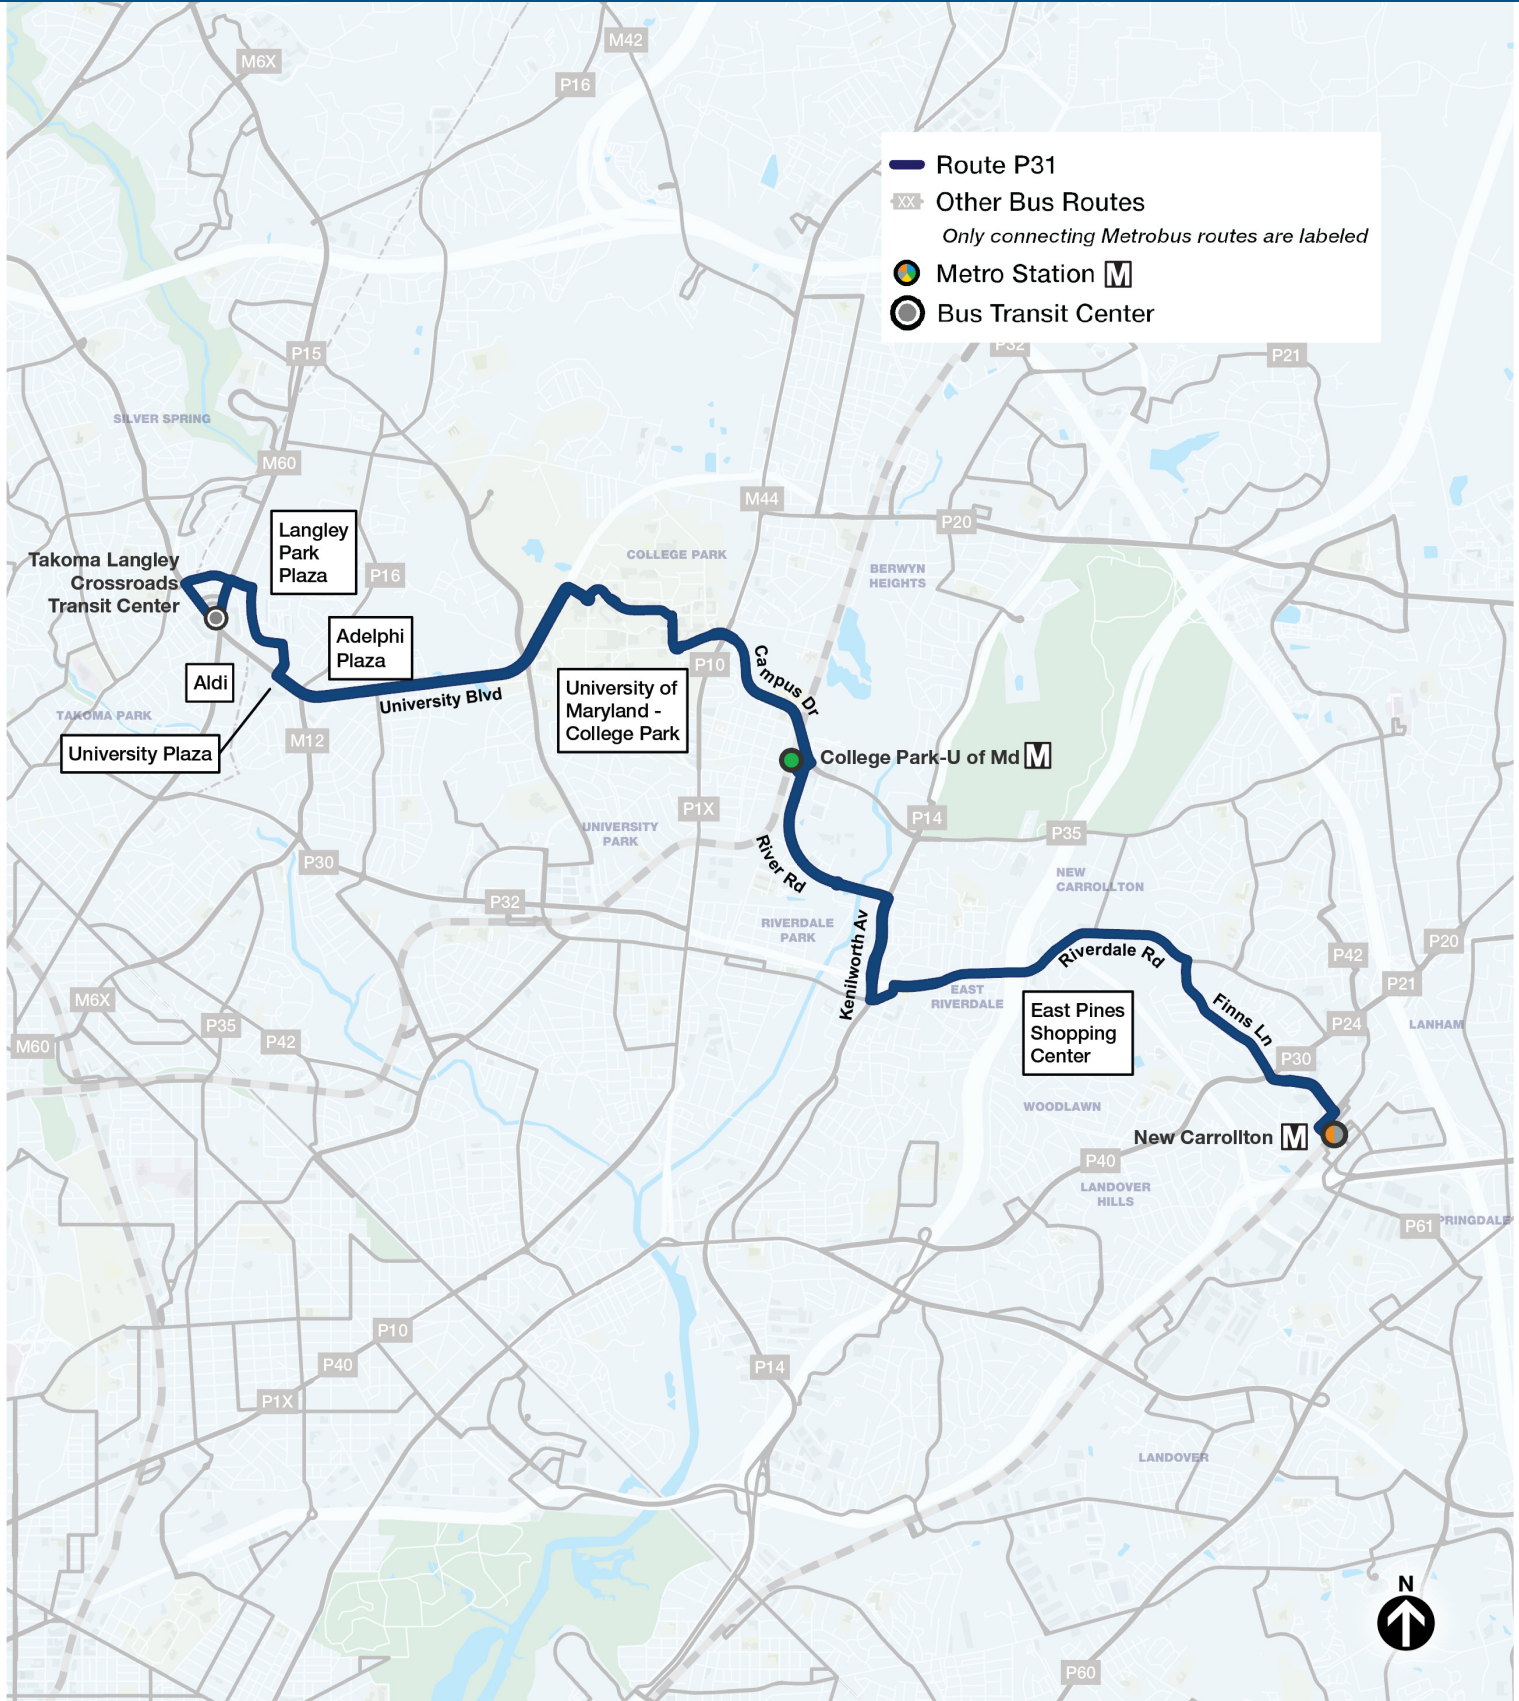

# P31 New Carrollton-Takoma Langley

New Carrollton-Takoma Langley  
via UMD and College Park

Compare to these old routes:  
F6,C2