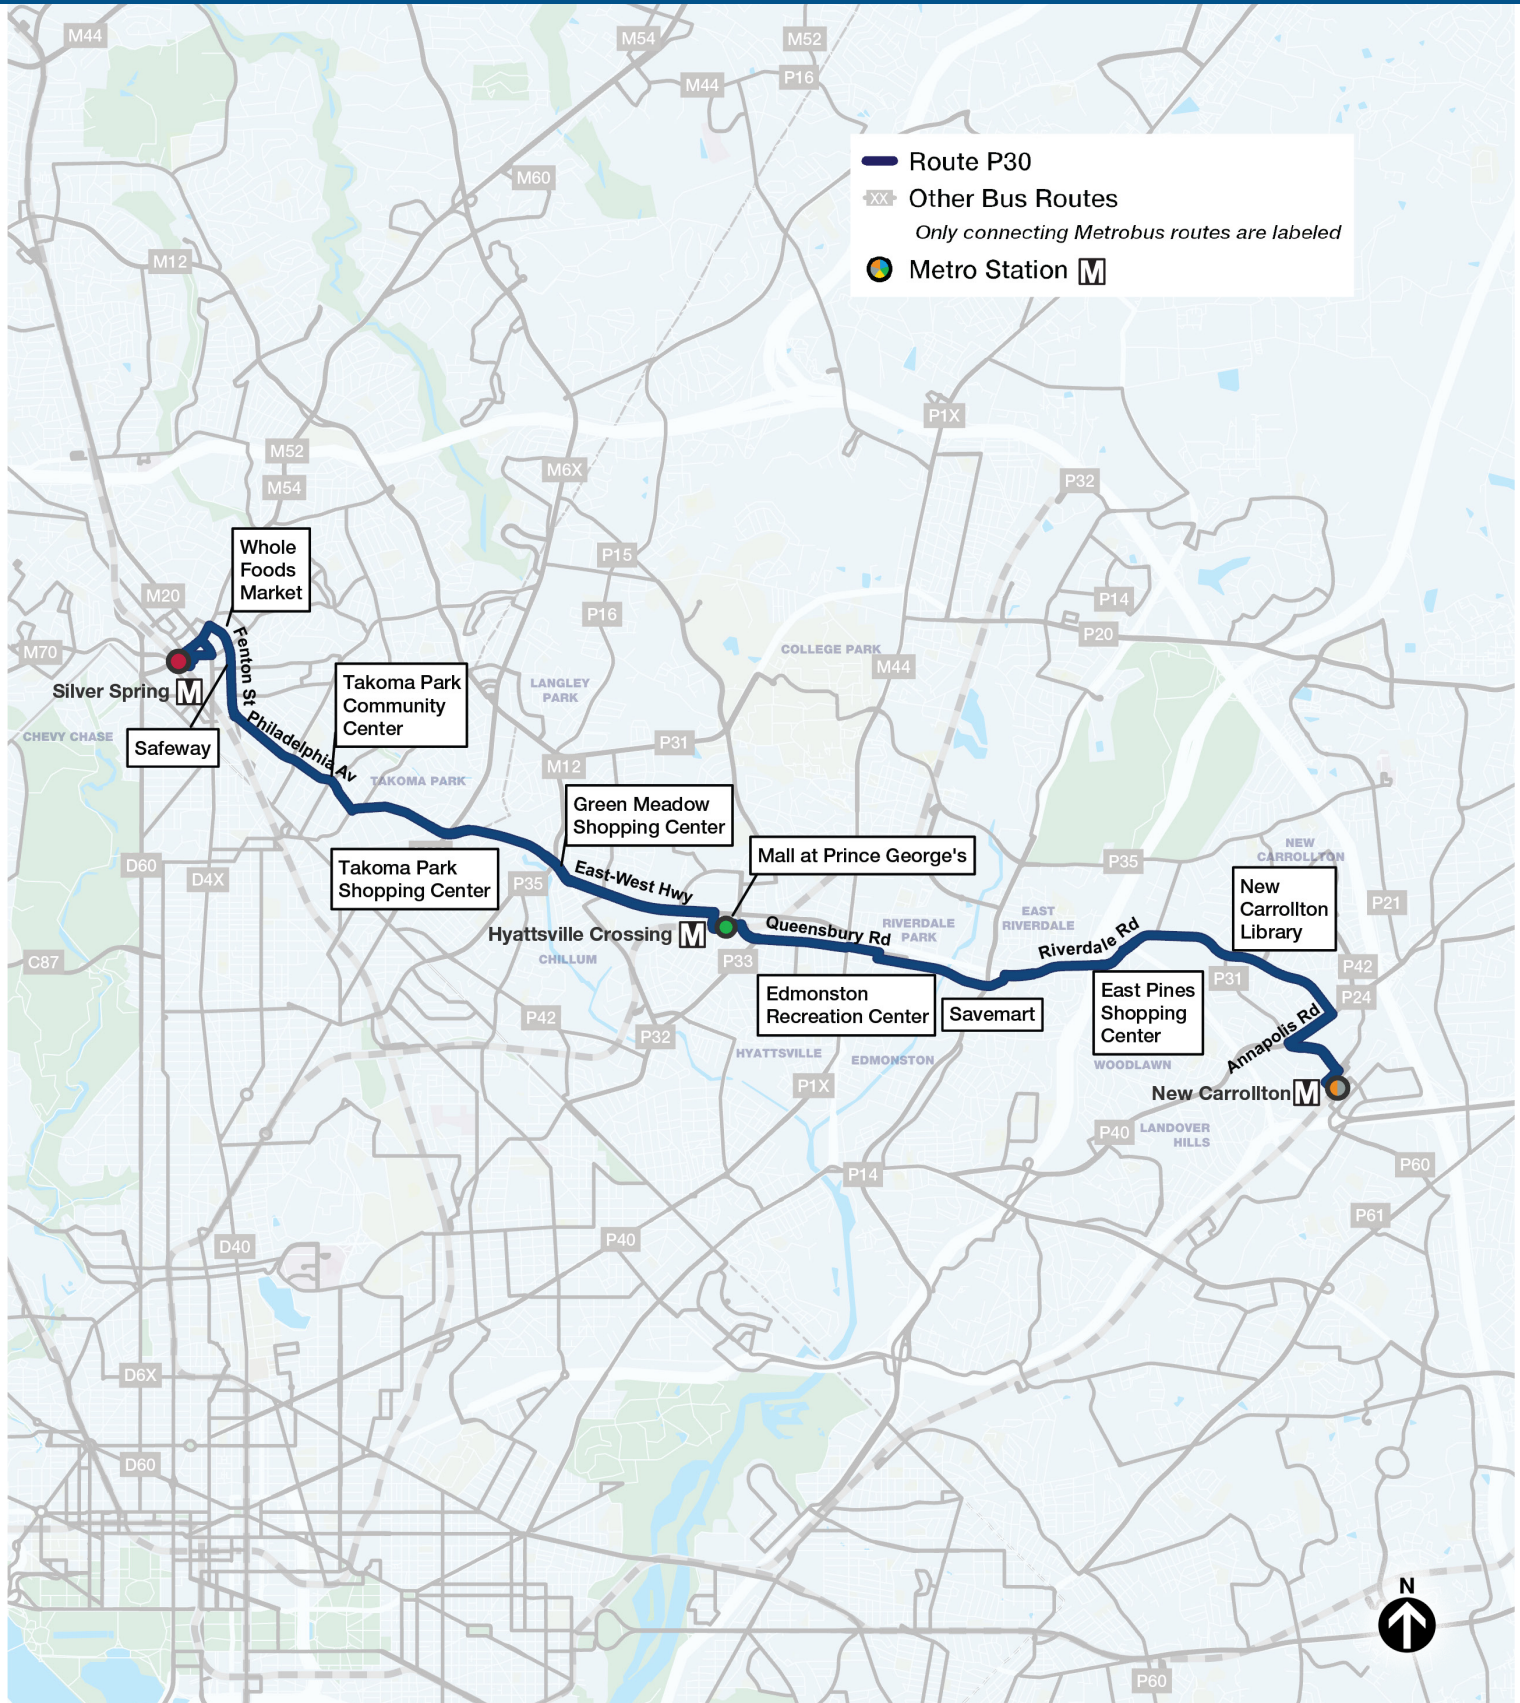

P30 New Carrollton-Silver Spring

New Carrollton-Silver Spring
via Riverdale Rd, Hyattsville Xing, East-West Hwy, and Takoma Park

Compare to these old routes:
F4