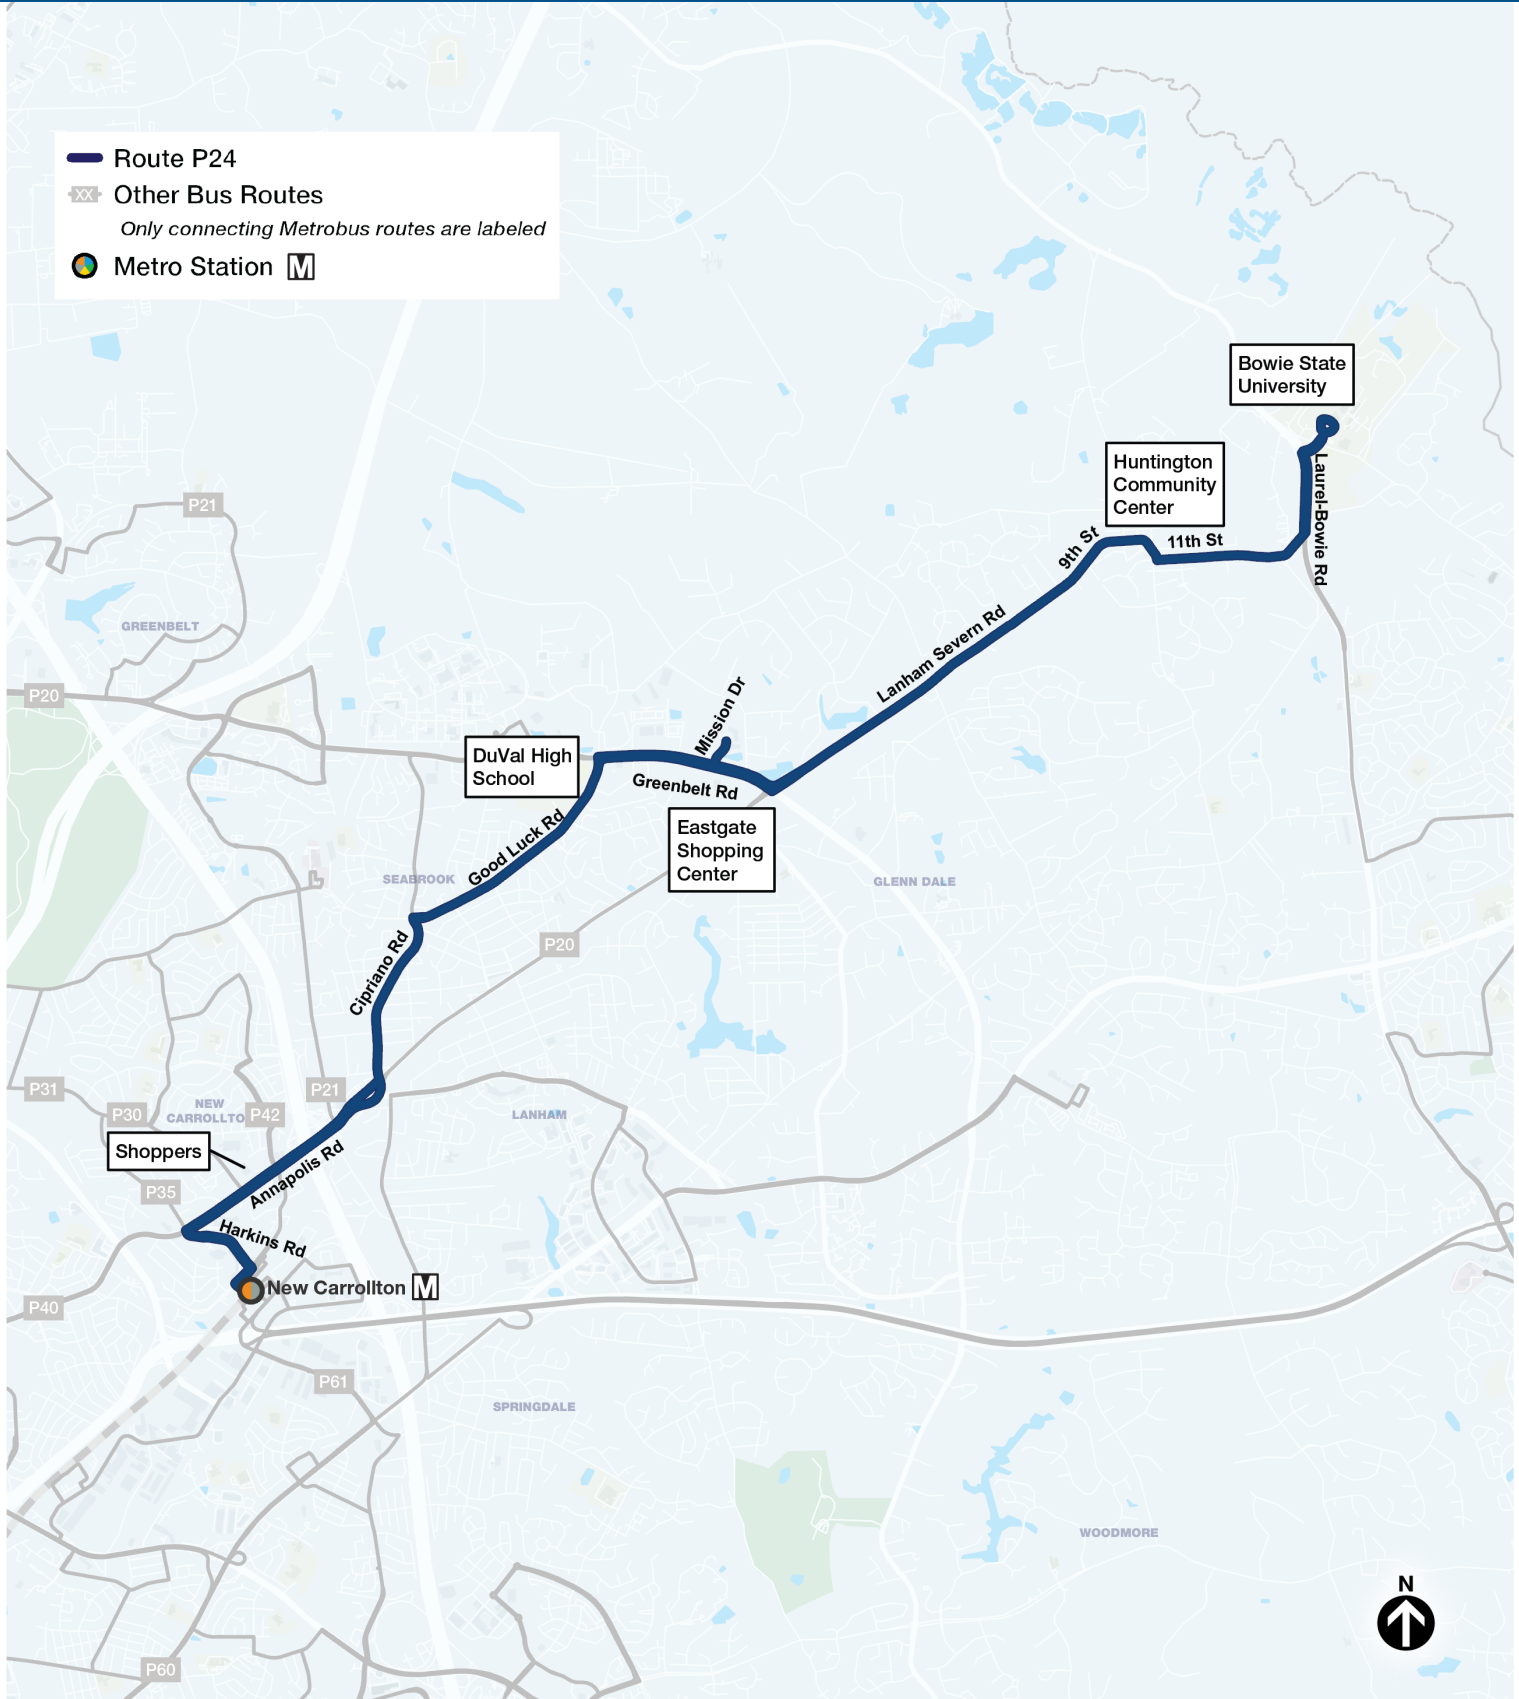

P24 Good Luck Rd

Bowie State-New Carrollton
via Glenn Dale and Seabrook

Compare to these old routes:
B27,G14