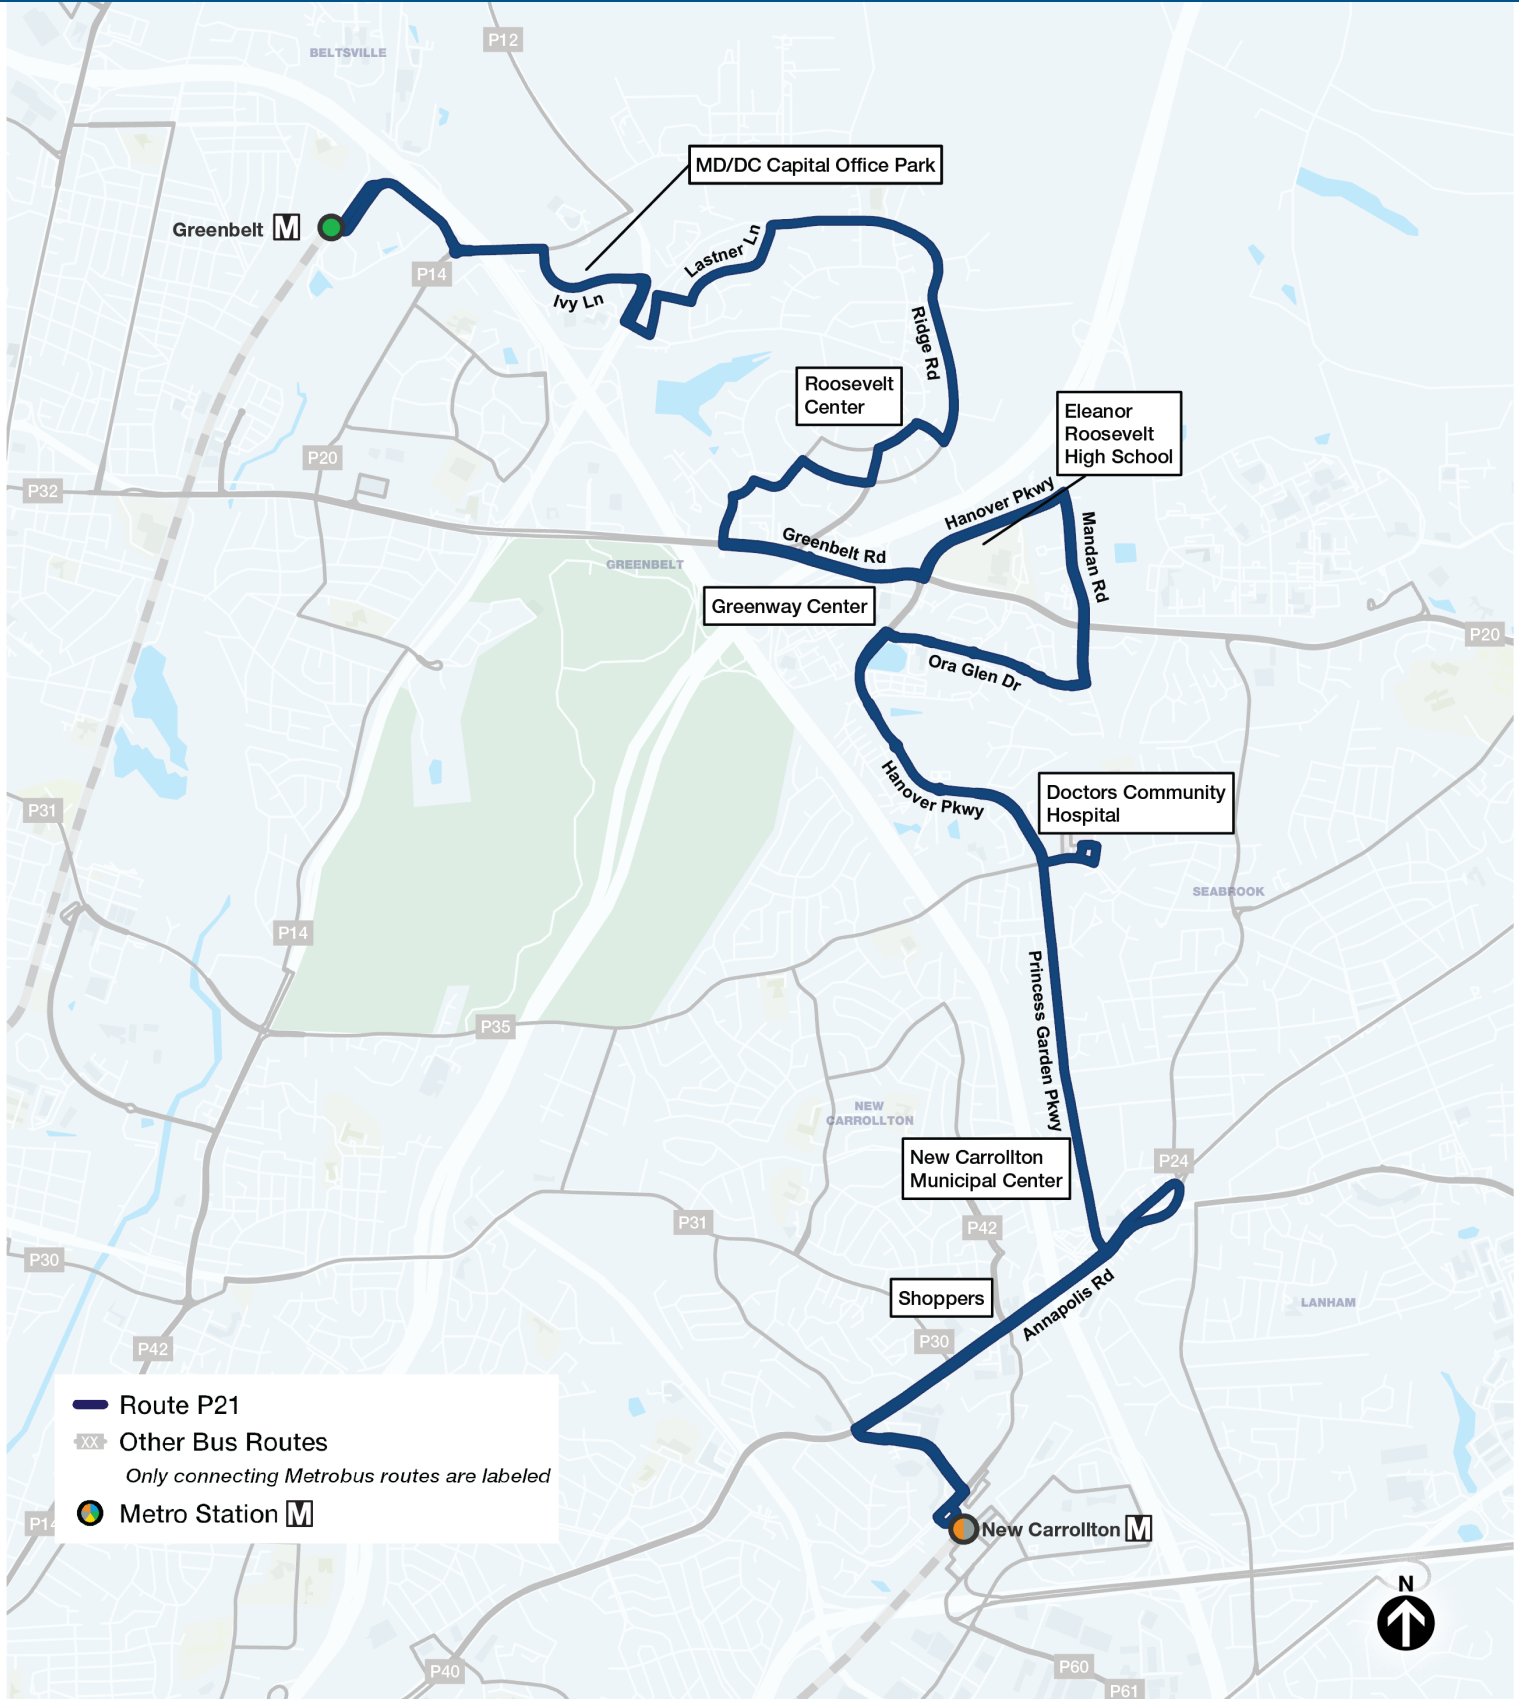

P21 Hanover Pkwy-New Carrollton

Greenbelt-New Carrollton
via Roosevelt Ctr and Doctors Community Hospital

Compare to these old routes:
G12