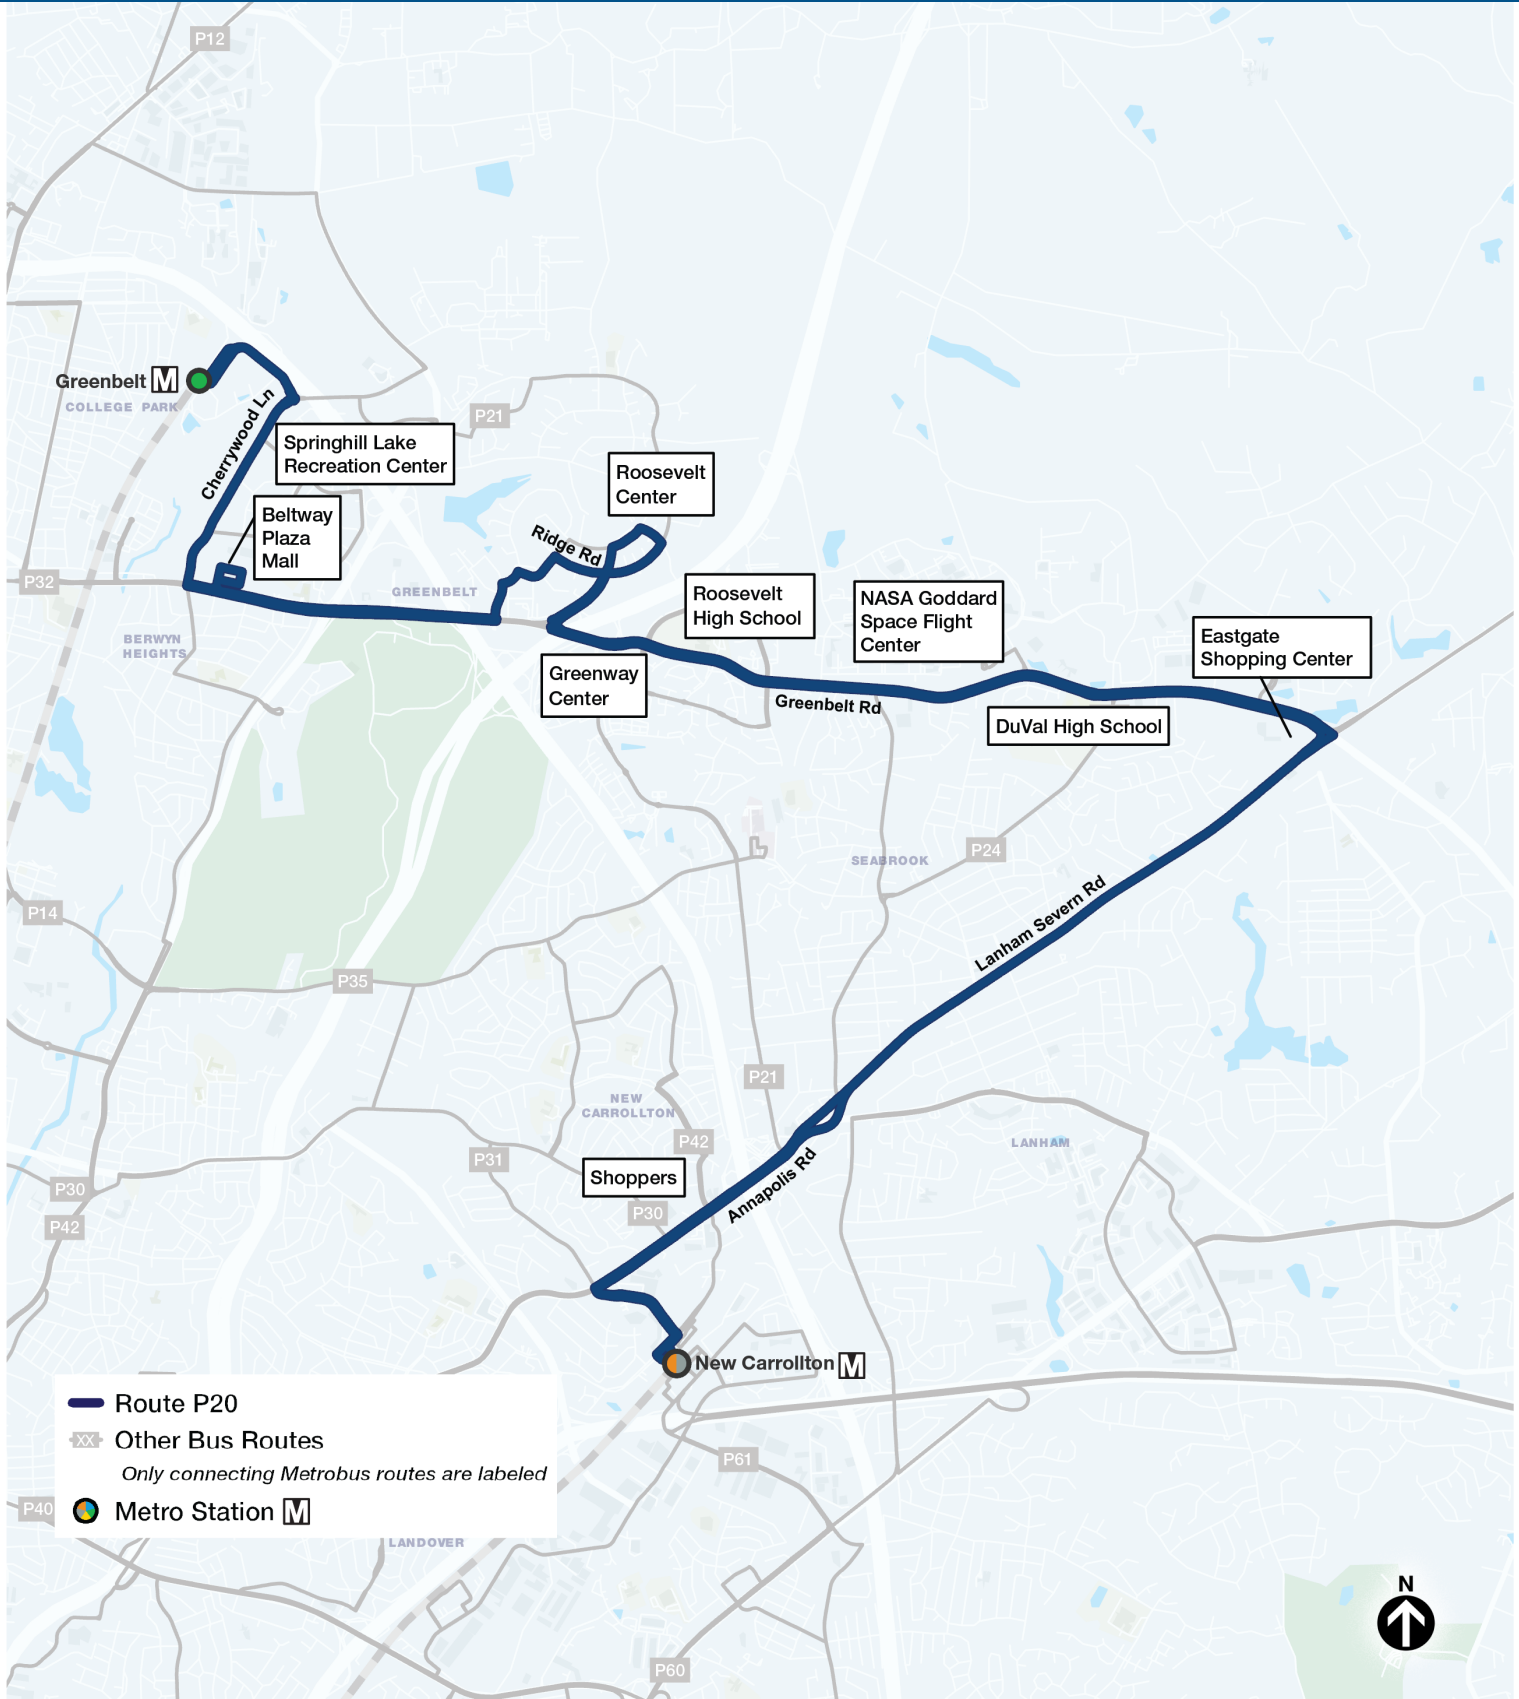

P20 Greenbelt-New Carrollton

Greenbelt-New Carrollton
via Beltway Plaza, Roosevelt Ctr, and Lanham-Severn Rd

Compare to these old routes:
B27,G14