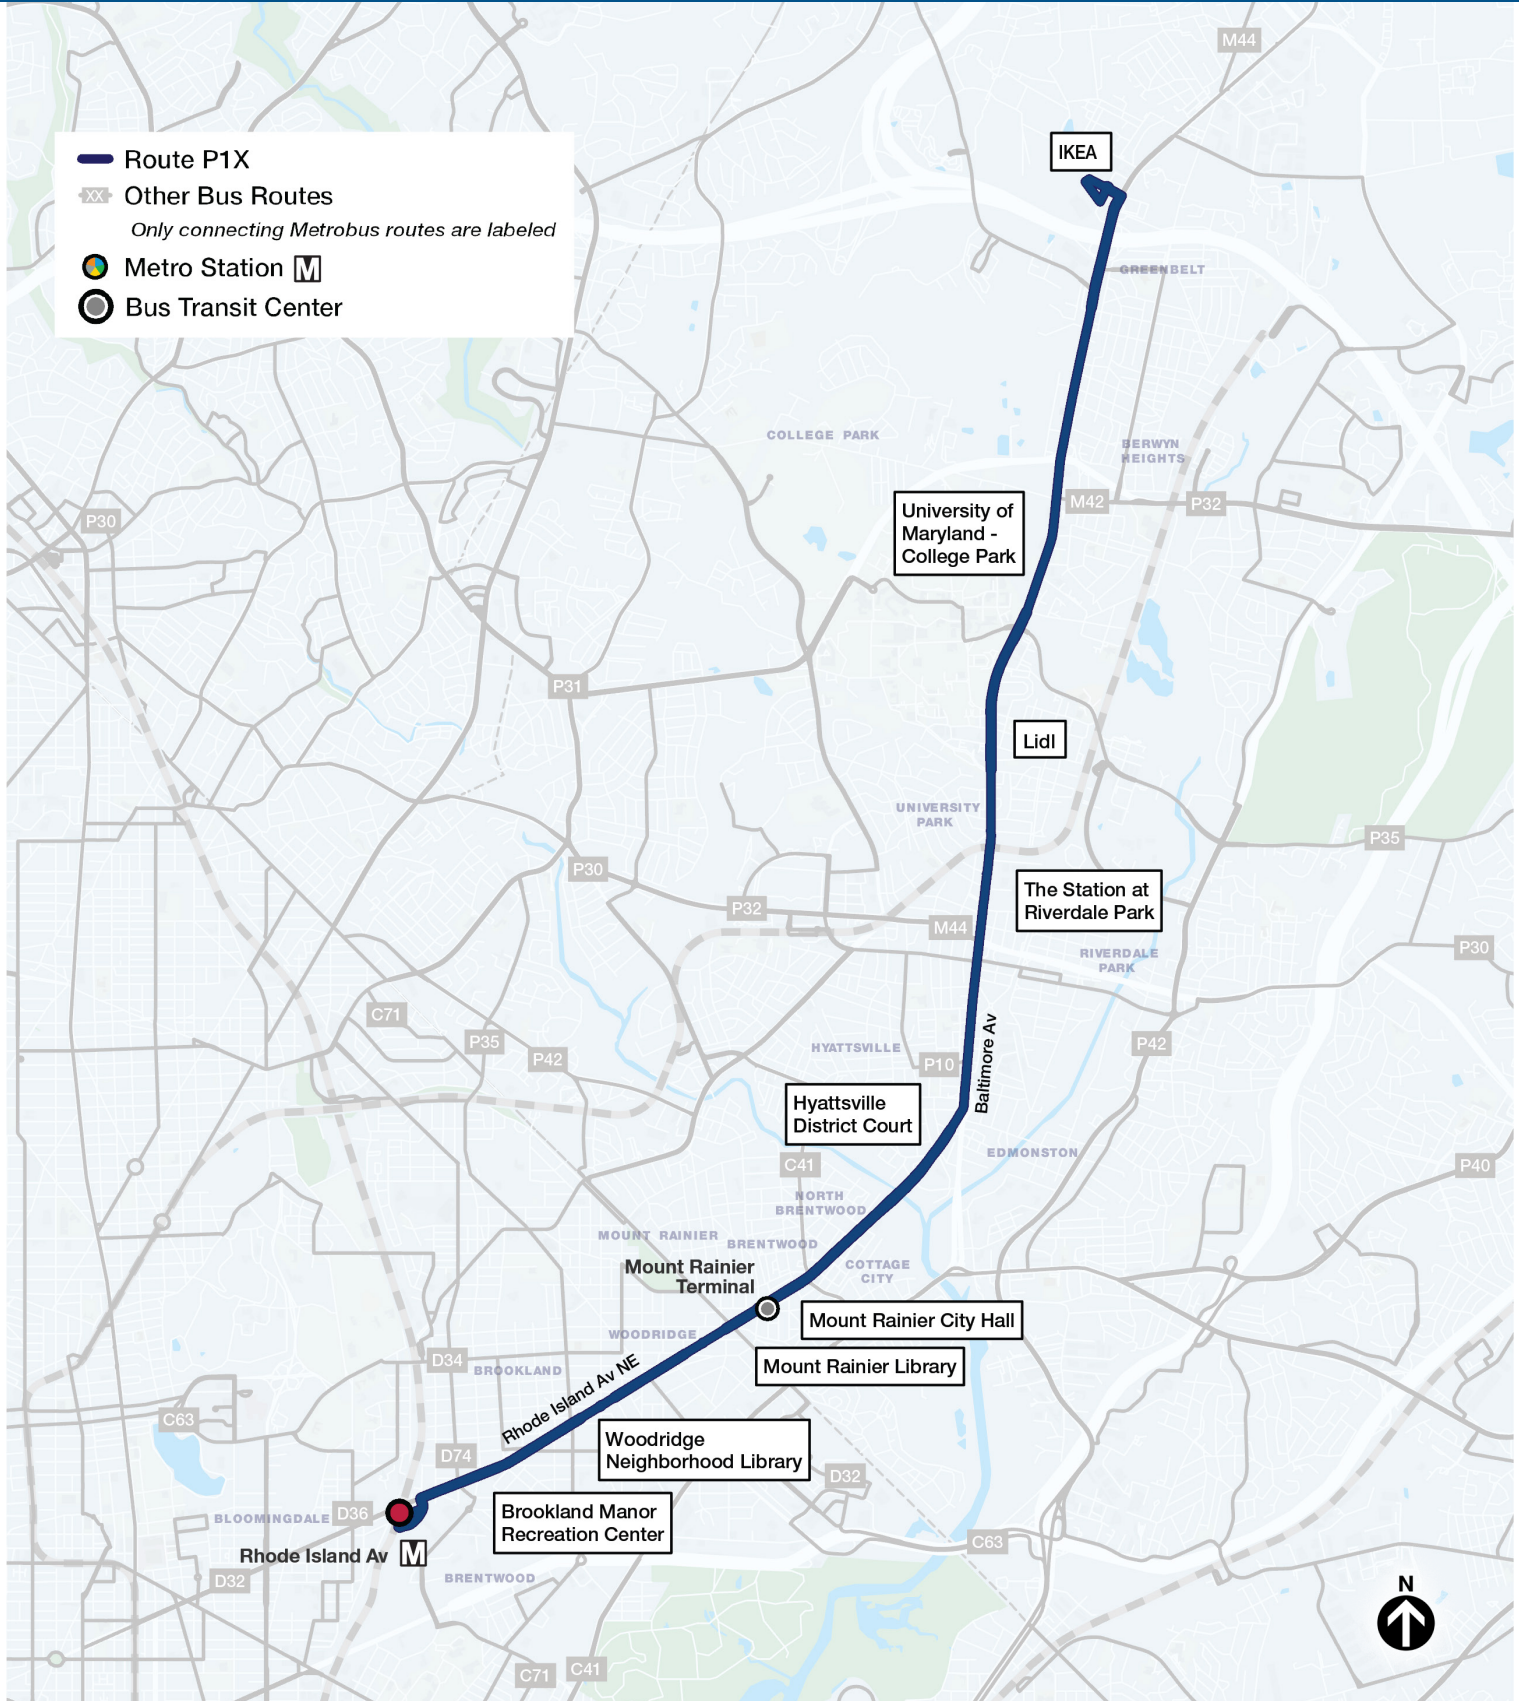

# P1X Baltimore Av Limited

IKEA Center-Rhode Island Av  
via College Park, Hyattsville, Mt Rainier, and Woodridge

Compare to these old routes:  
83,86