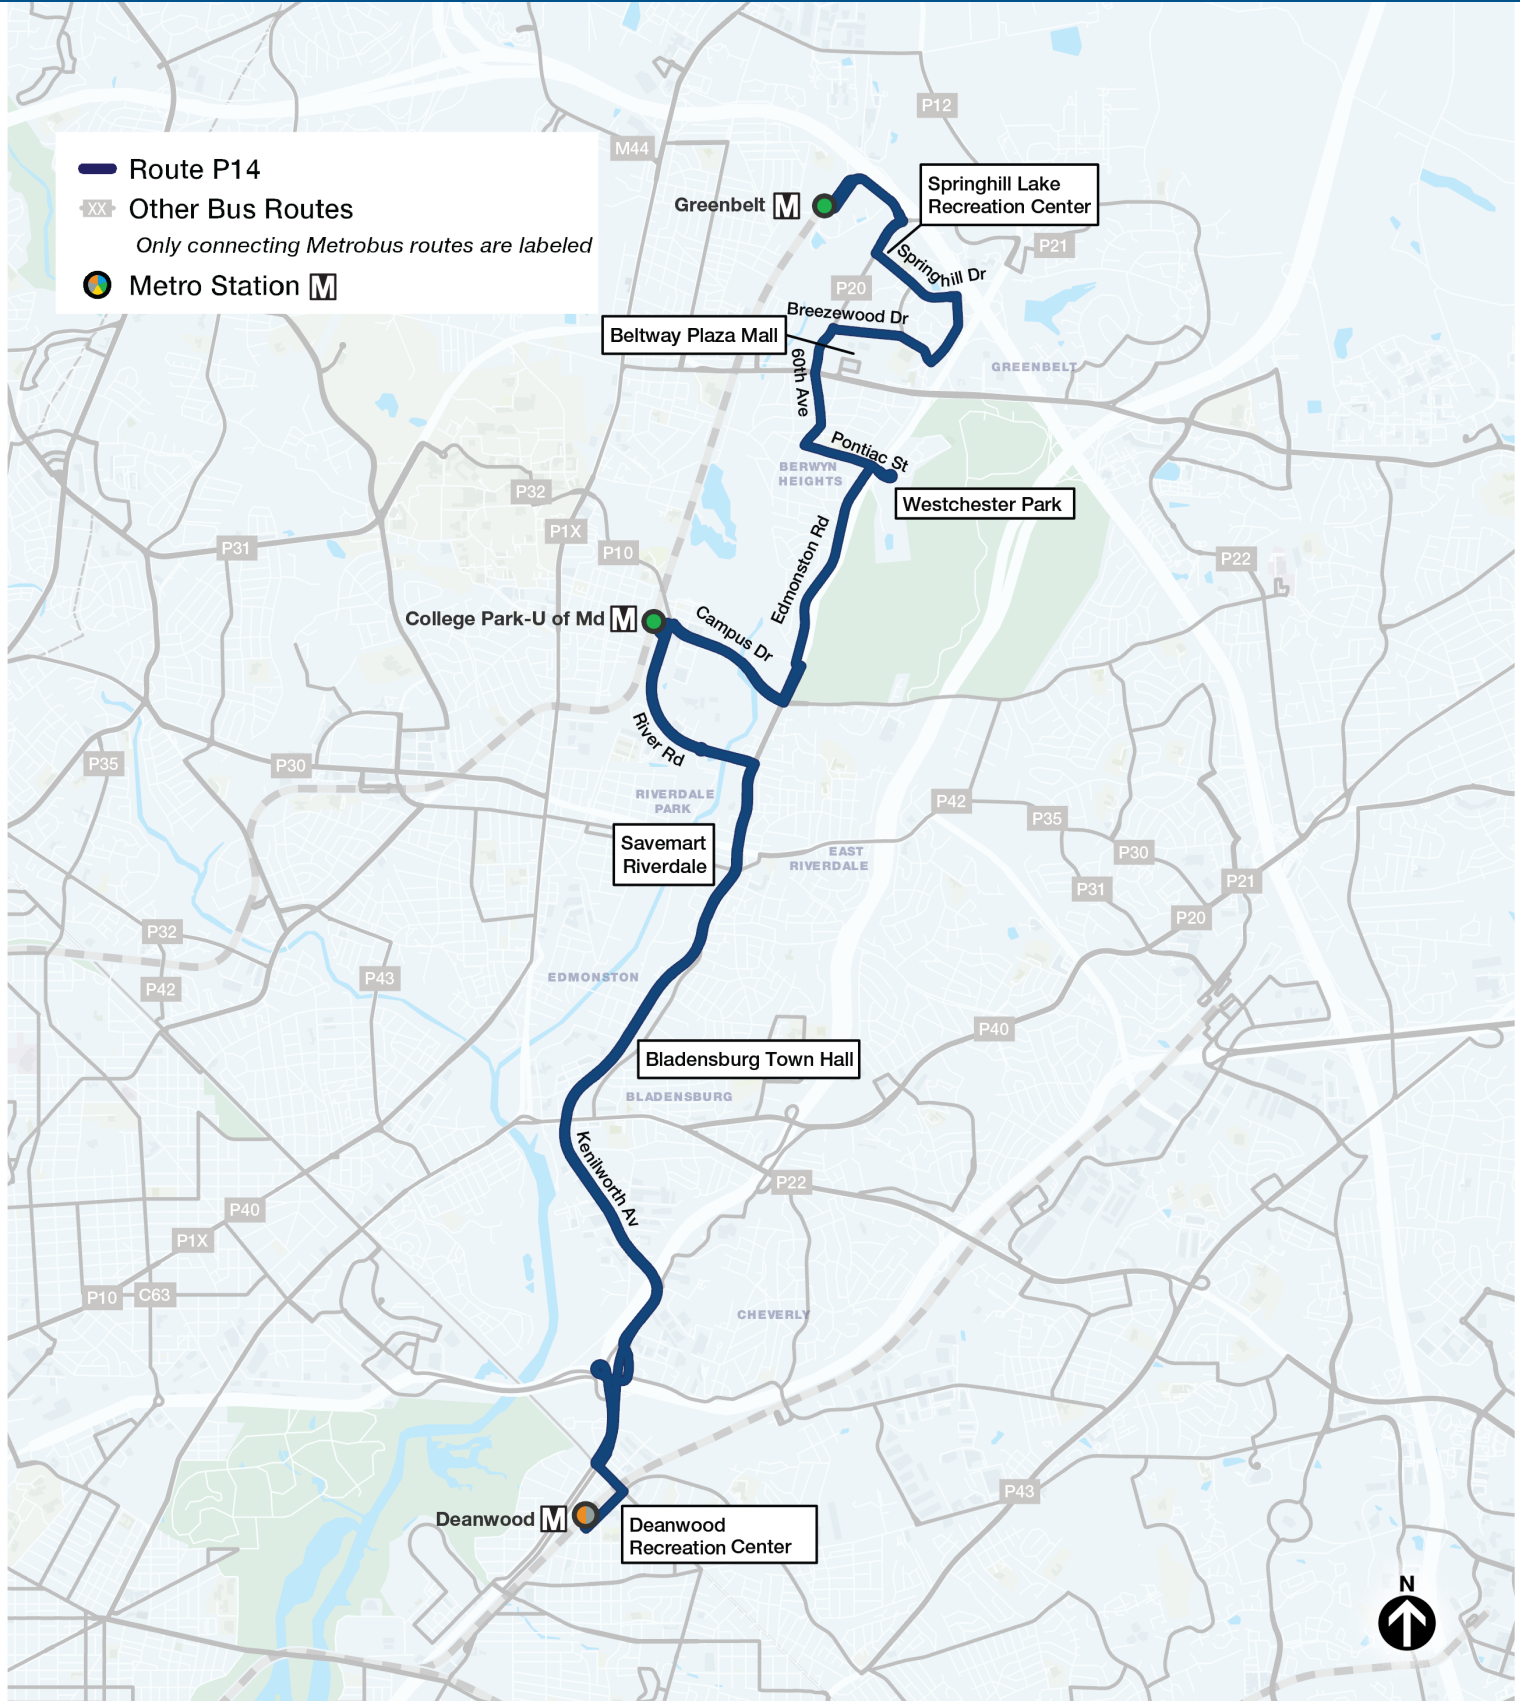

P14 Kenilworth Av

Greenbelt-Deanwood

via Berwyn Hts, College Park, Riverdale Park, Edmonston, and Bladensburg

Compare to these old routes:
R12