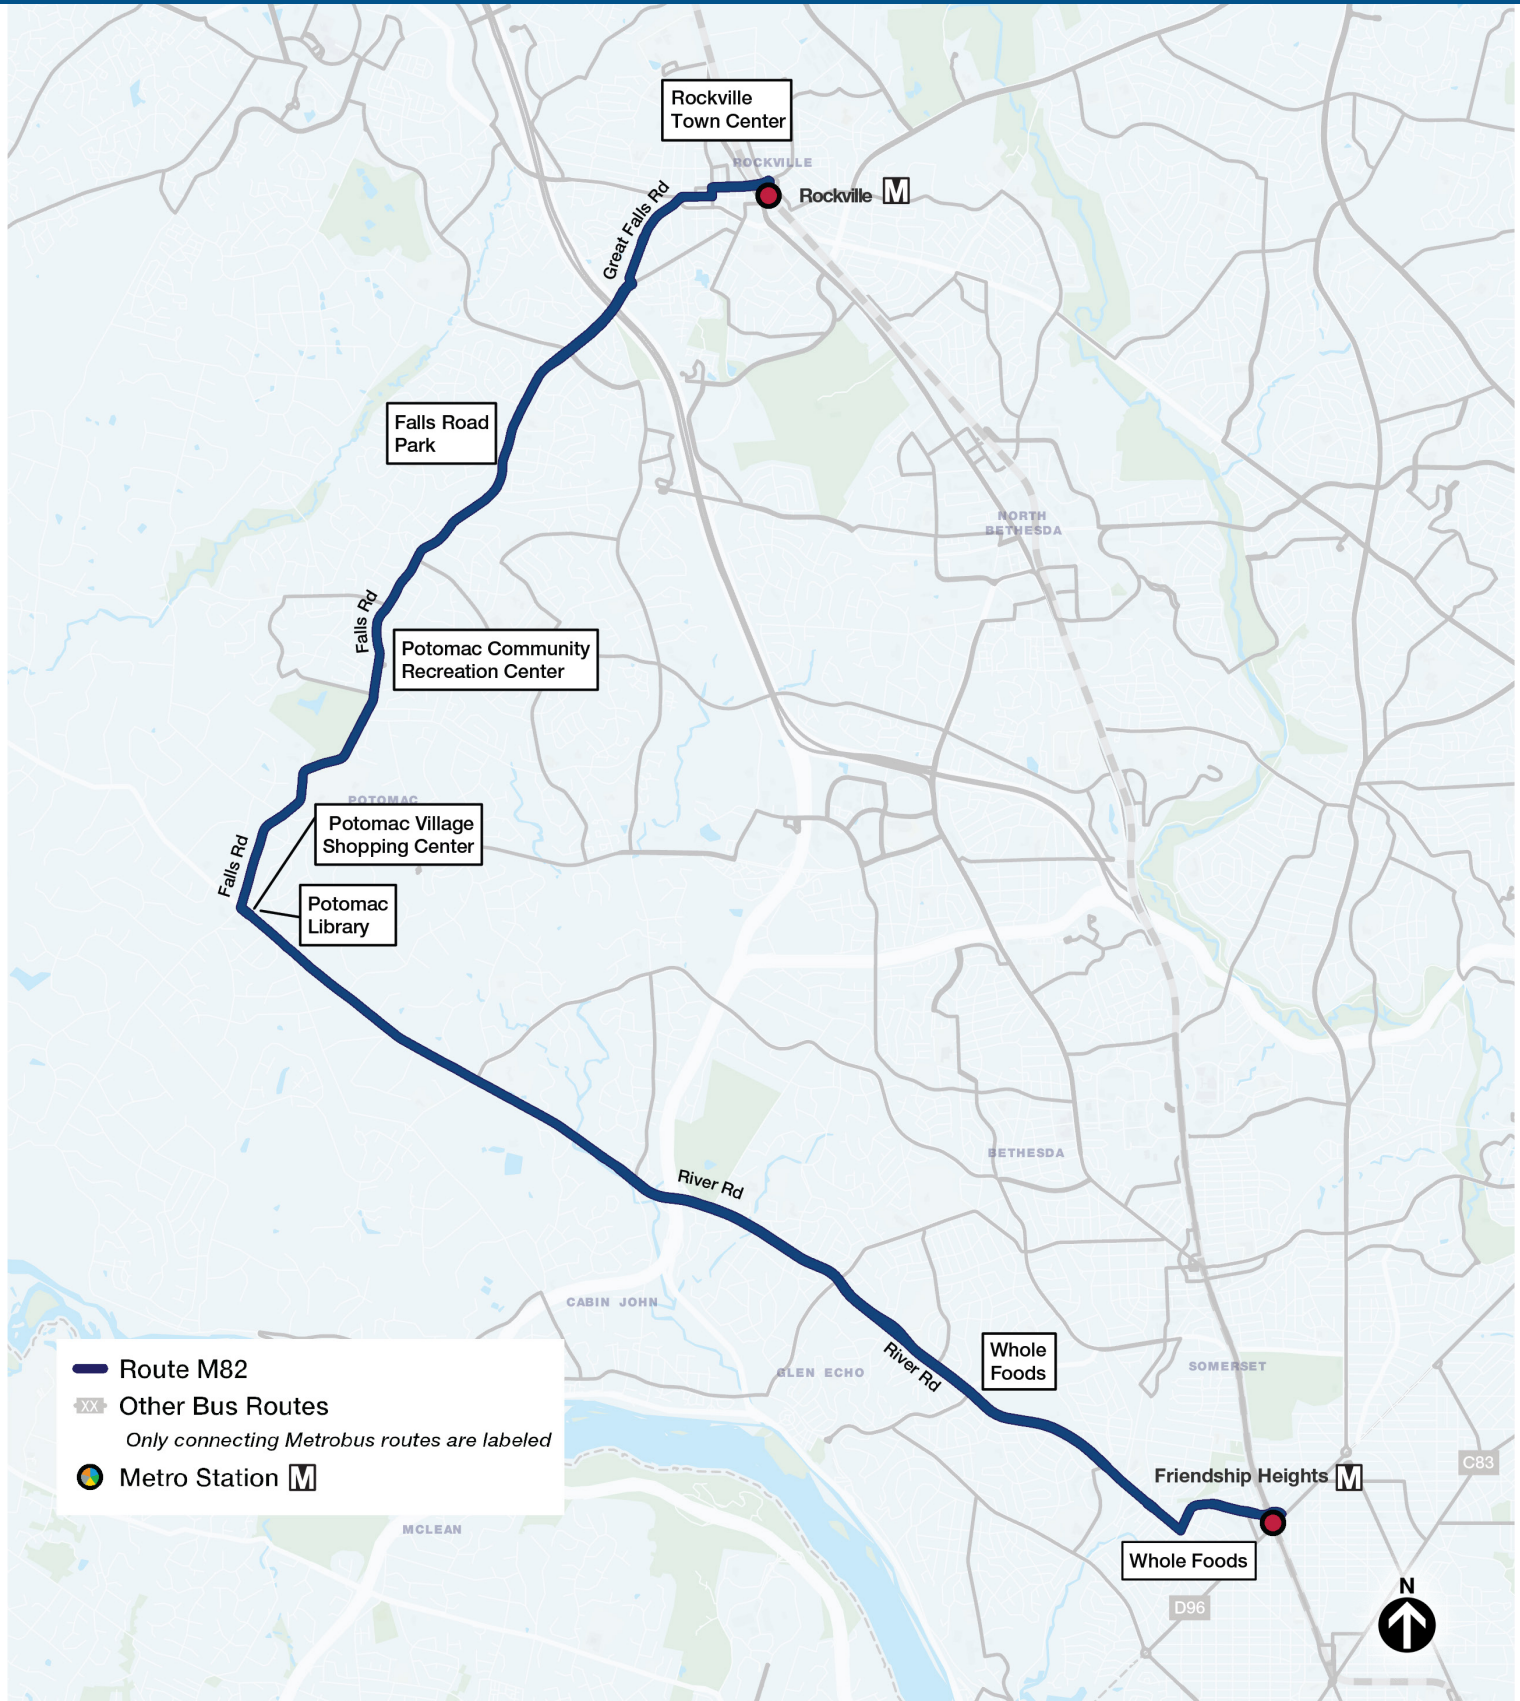

M82 River Rd-Falls Rd

Rockville-Friendship Heights
via Falls Rd and River Rd

Compare to these old routes:
T2