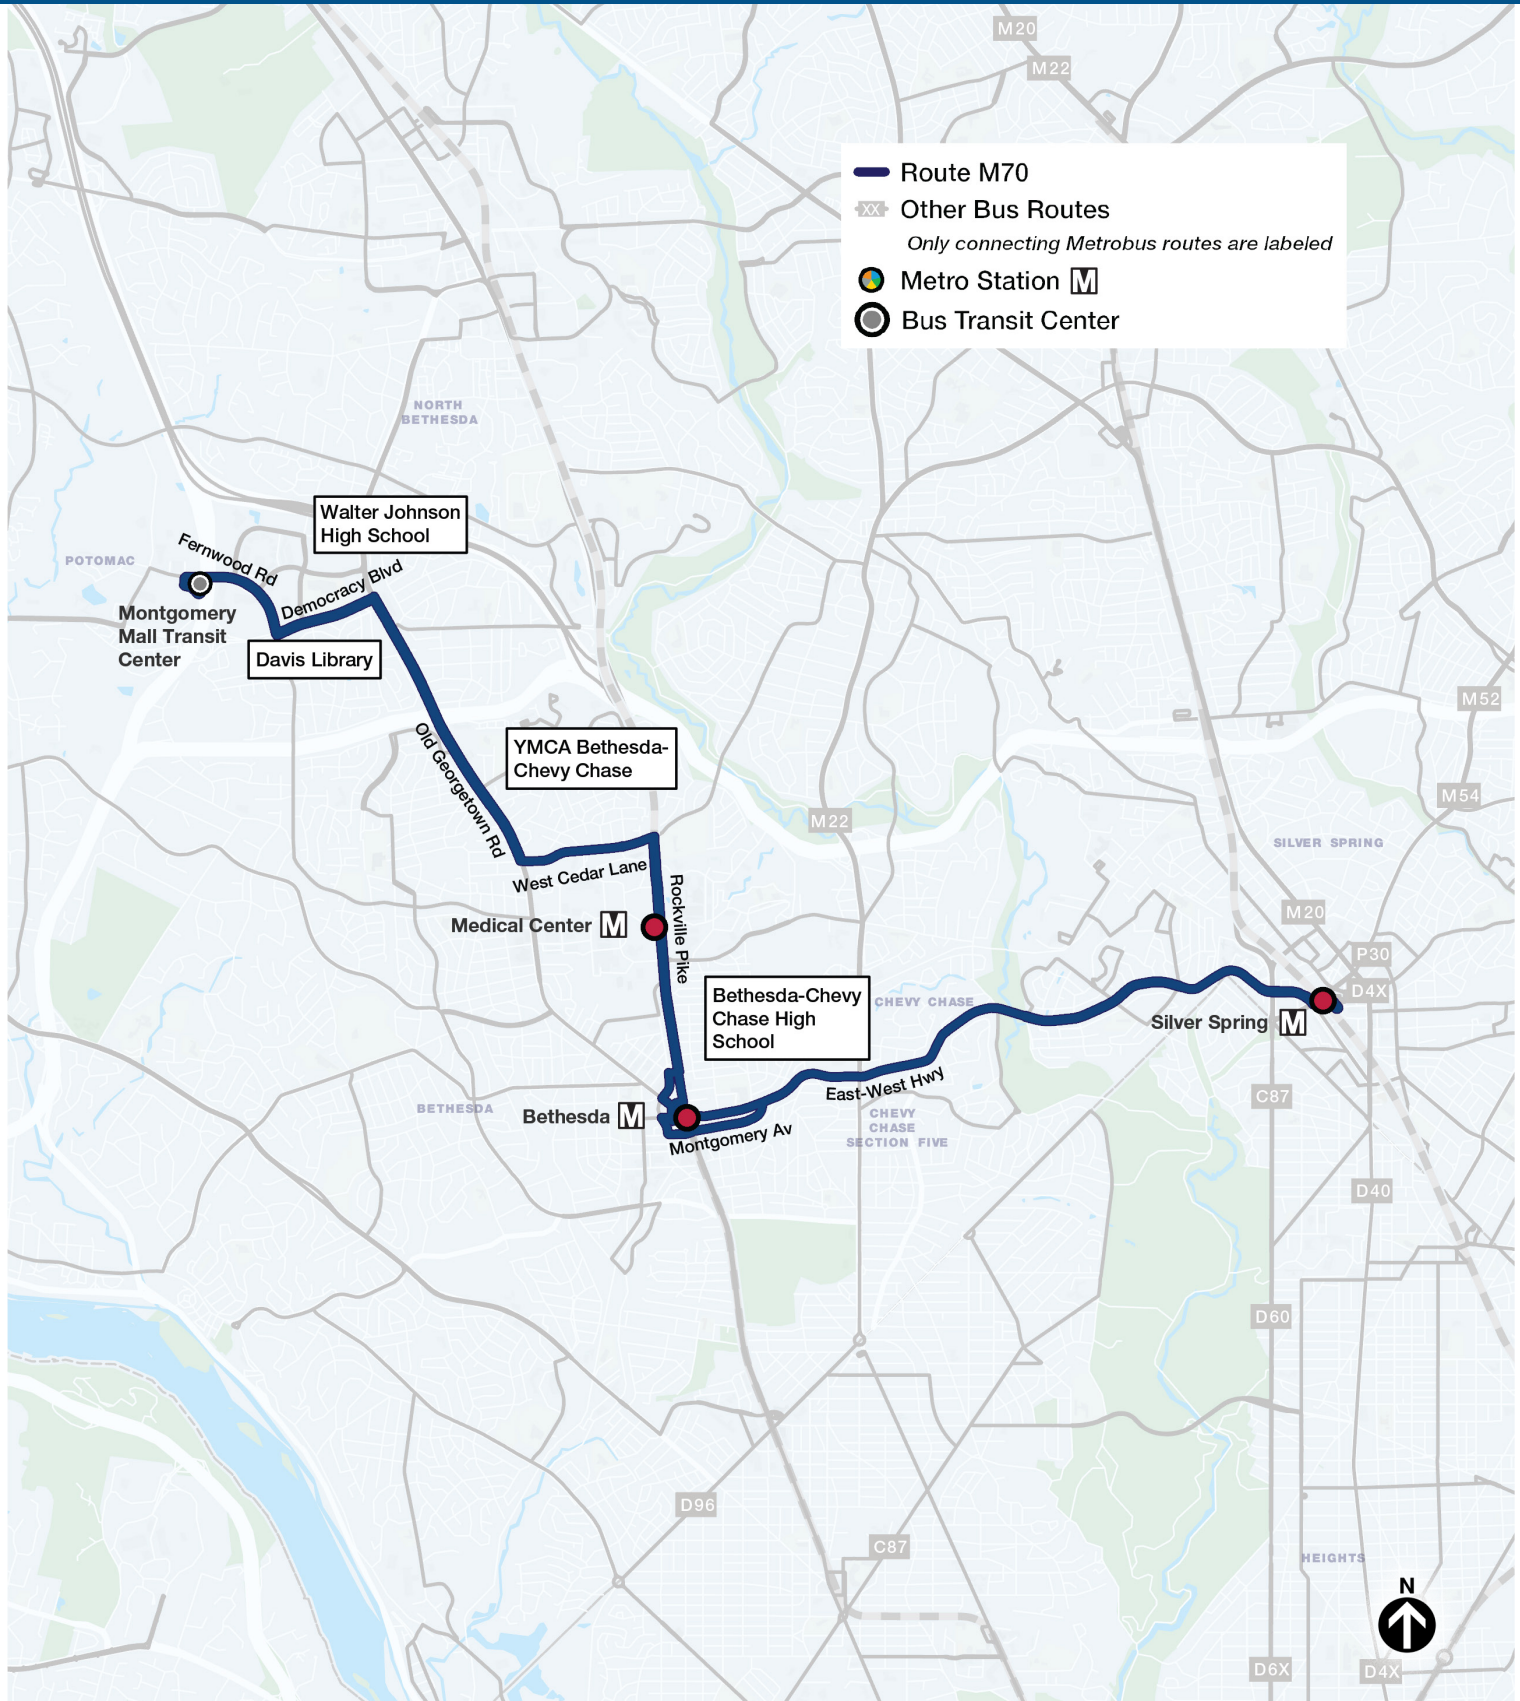

M70 East West Hwy

Montgomery Mall-Silver Spring
via Medical Center and Bethesda

Compare to these old routes:
J1, J2