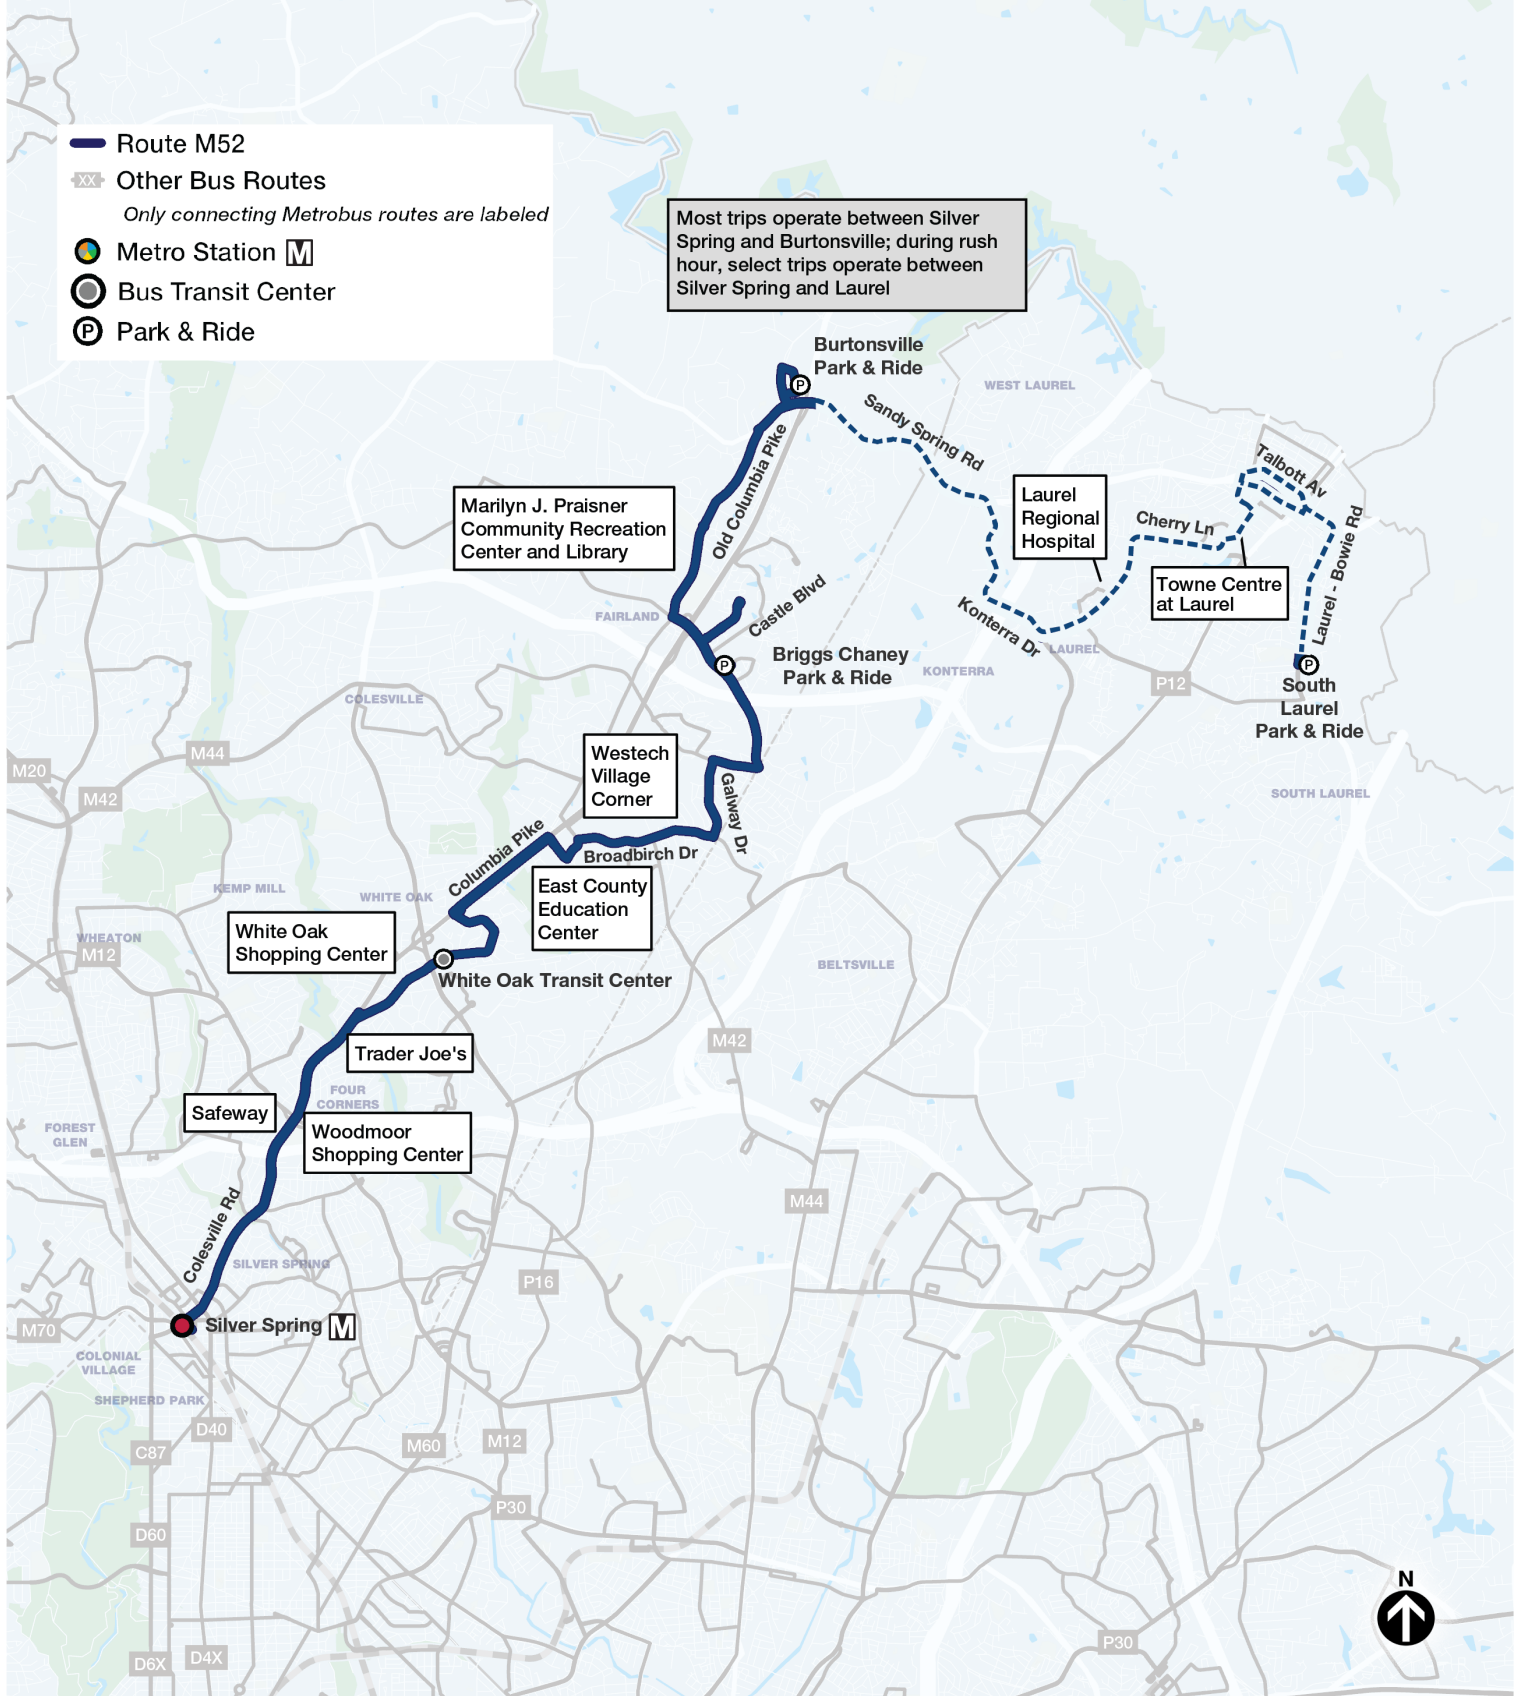

# M52 Colesville Rd-Burtonsville

Laurel/Burtonsville-Silver Spring  
via Briggs Chaney Rd, White Oak, and Four Corners

Compare to these old routes:  
26, 27, 28