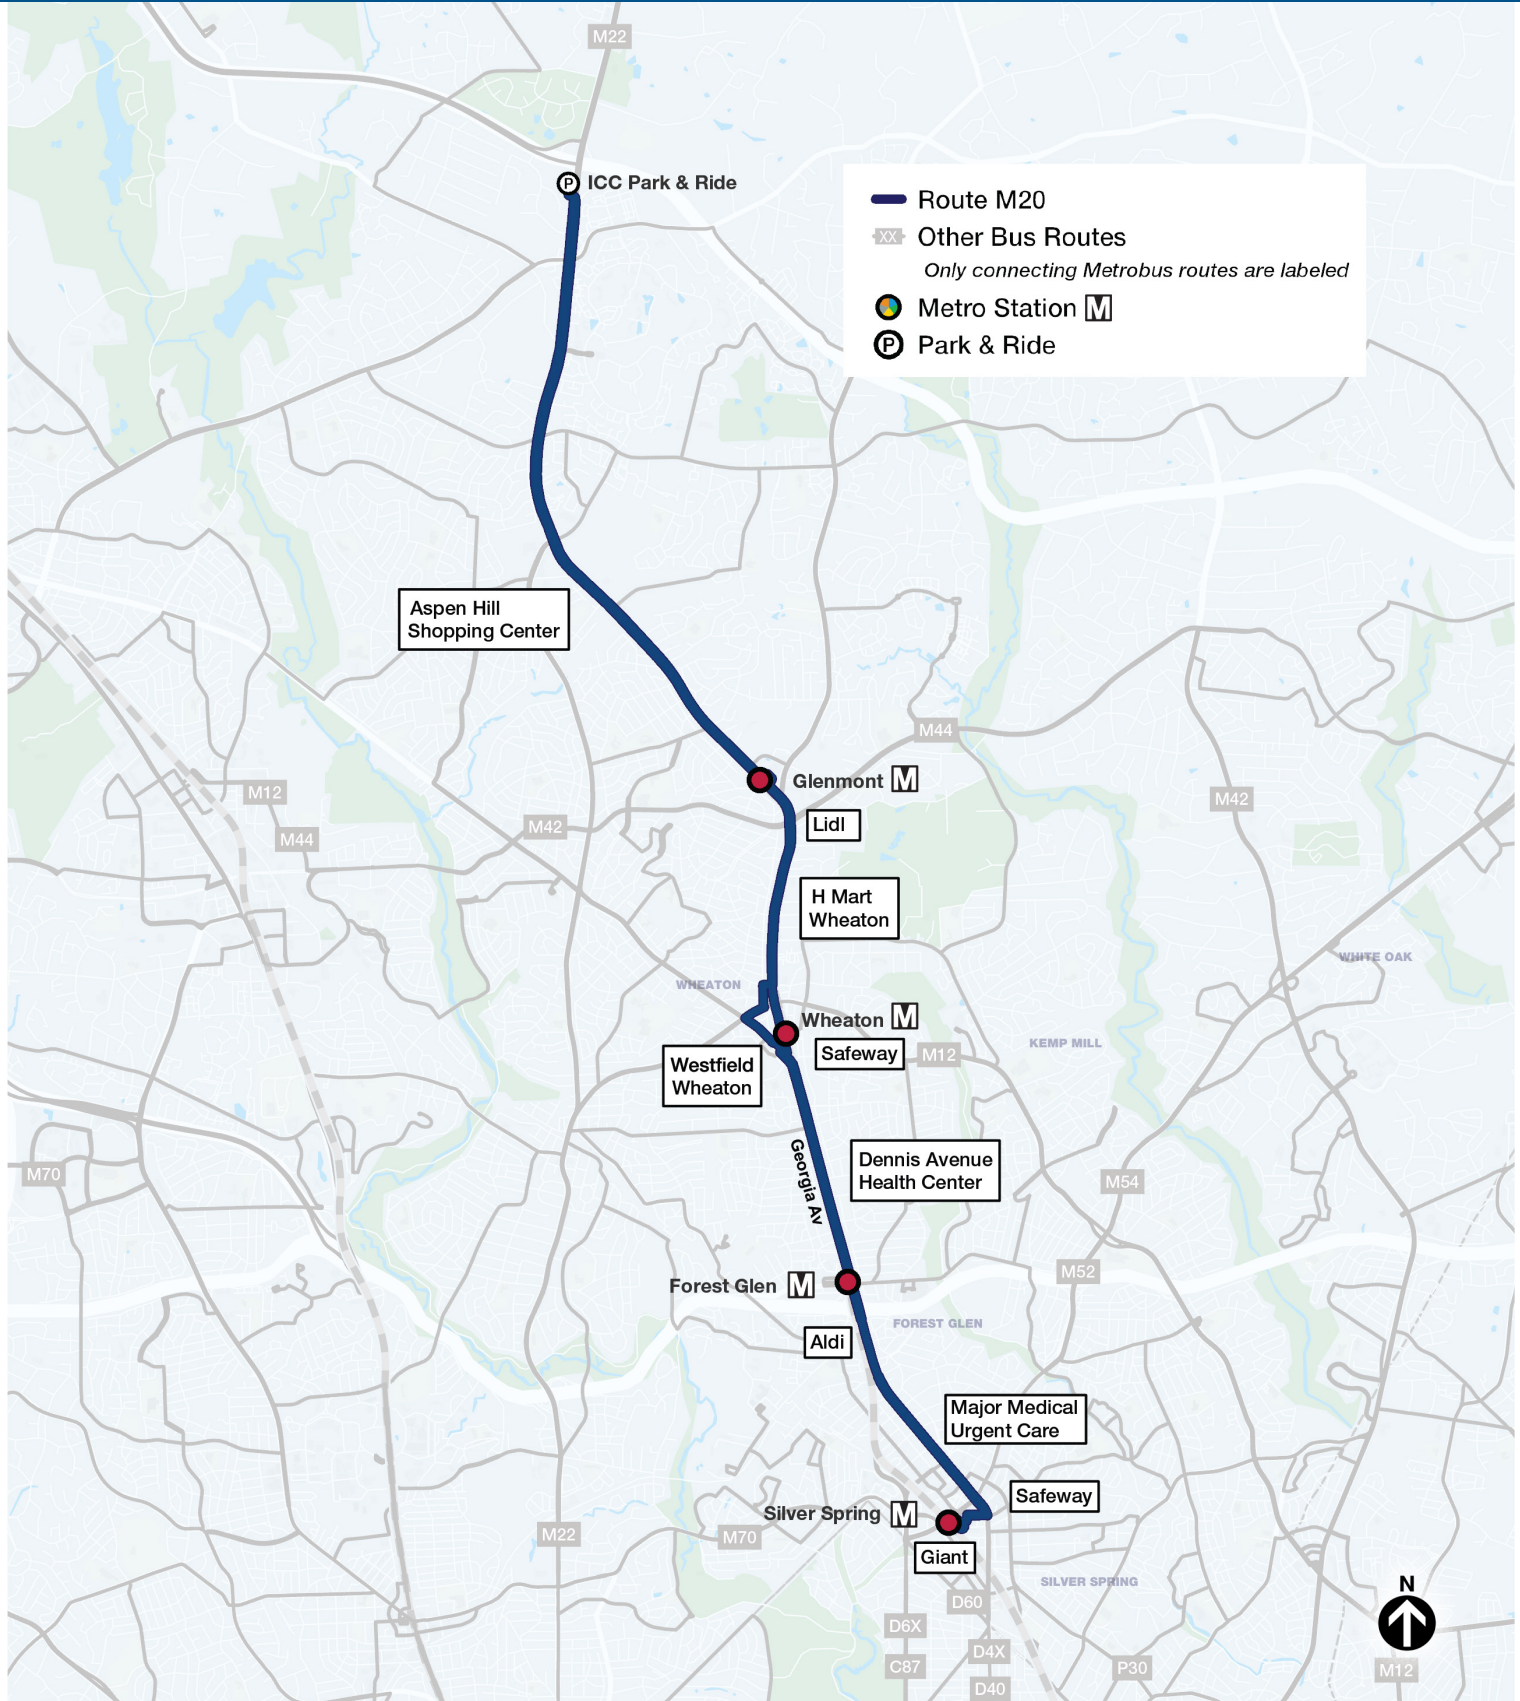

M20 Wheaton-Silver Spring

ICC P+R-Silver Spring
via Aspen Hill, Glenmont, Wheaton, and Forest Glen

Compare to these old routes:
Q2, Q4, Y2, Y7, Y8