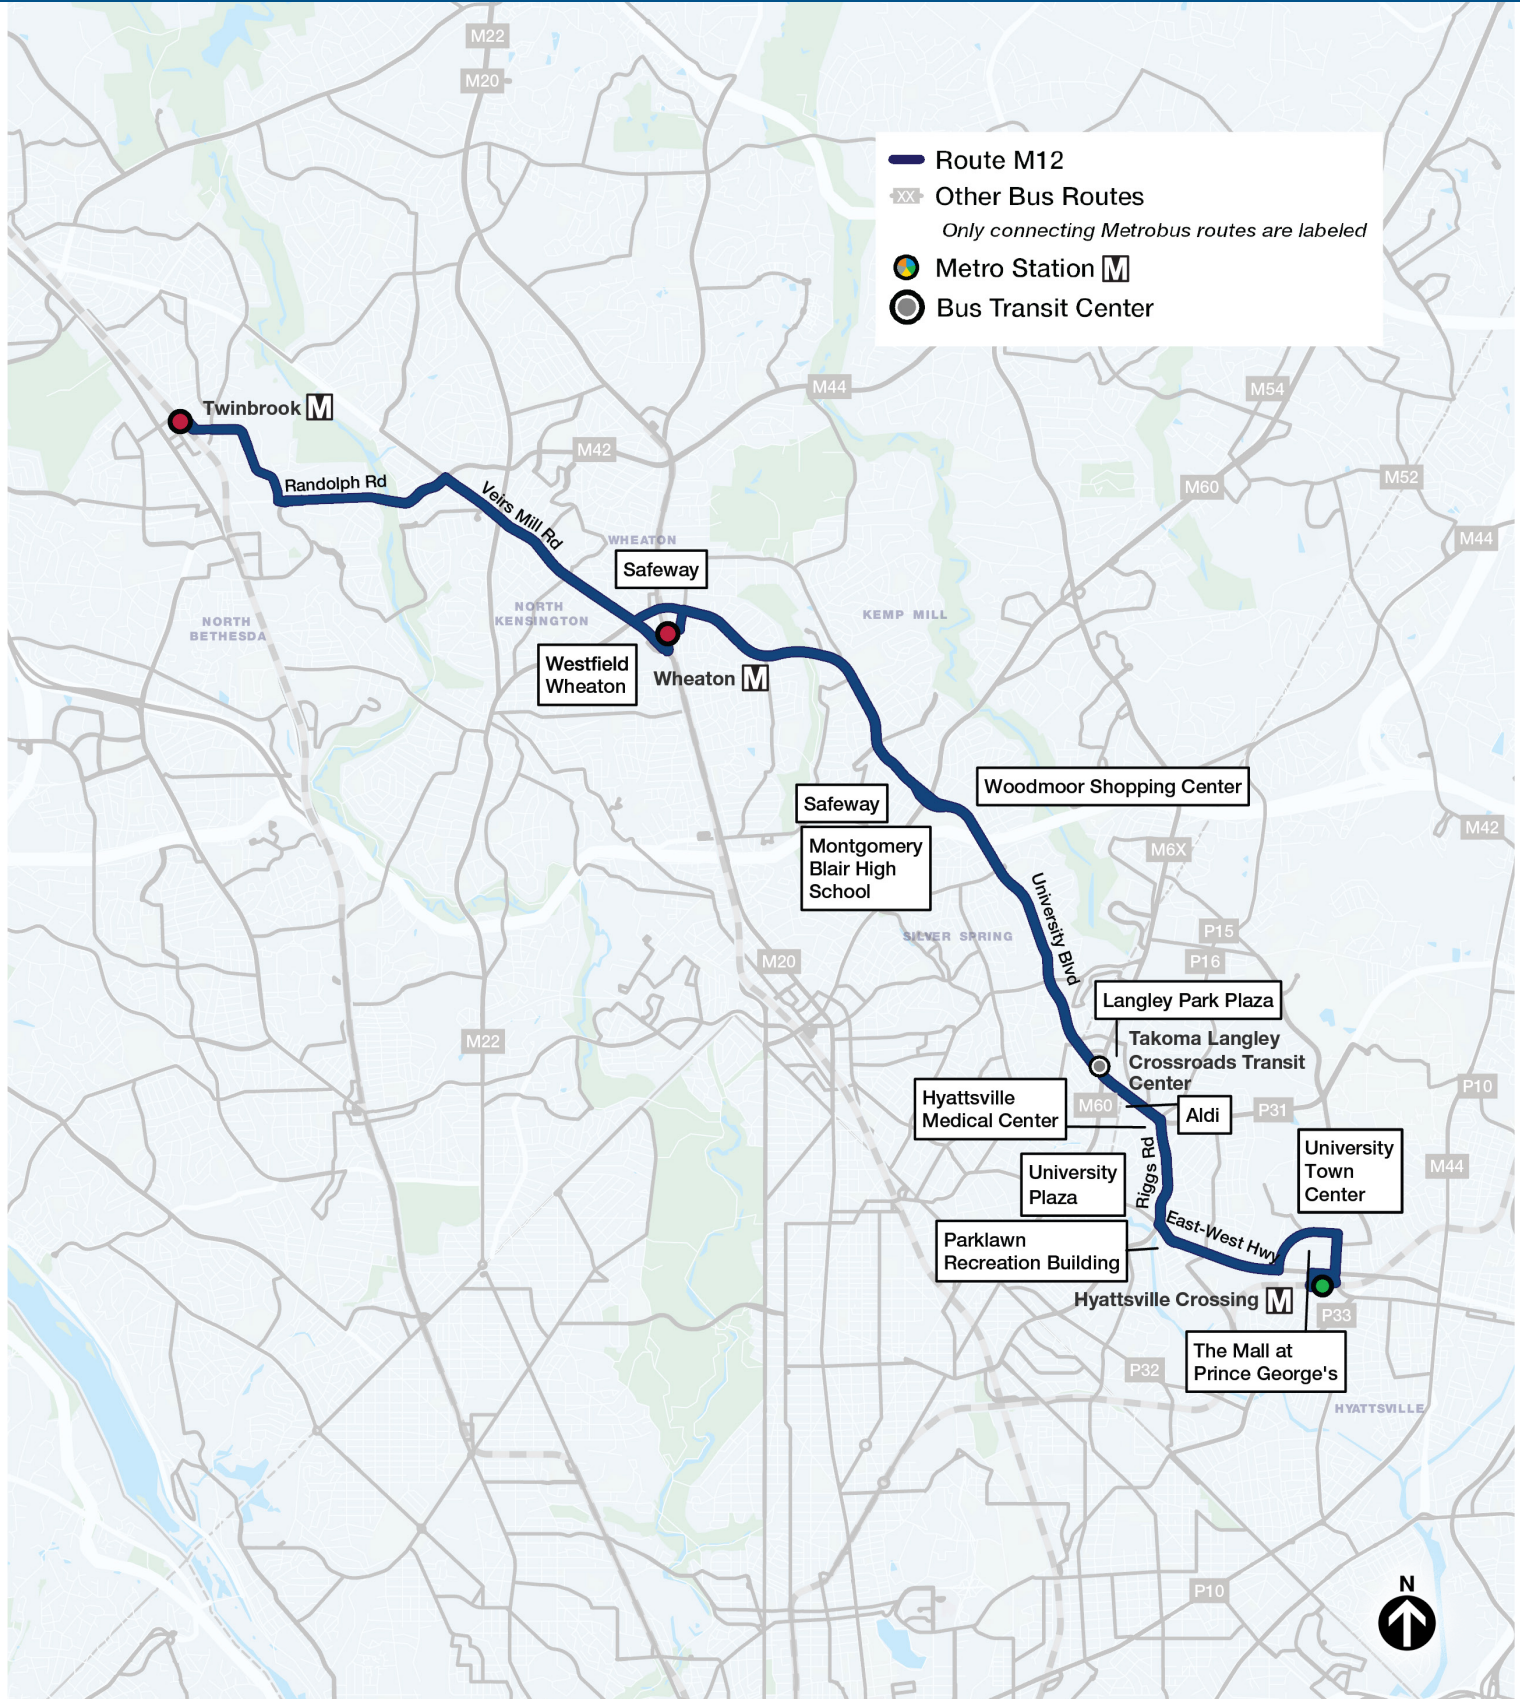

M12 University Bl

Twinbrook-Hyattsville Xing
via Wheaton, Four Corners, and Takoma Langley

Compare to these old routes:
C2, C4