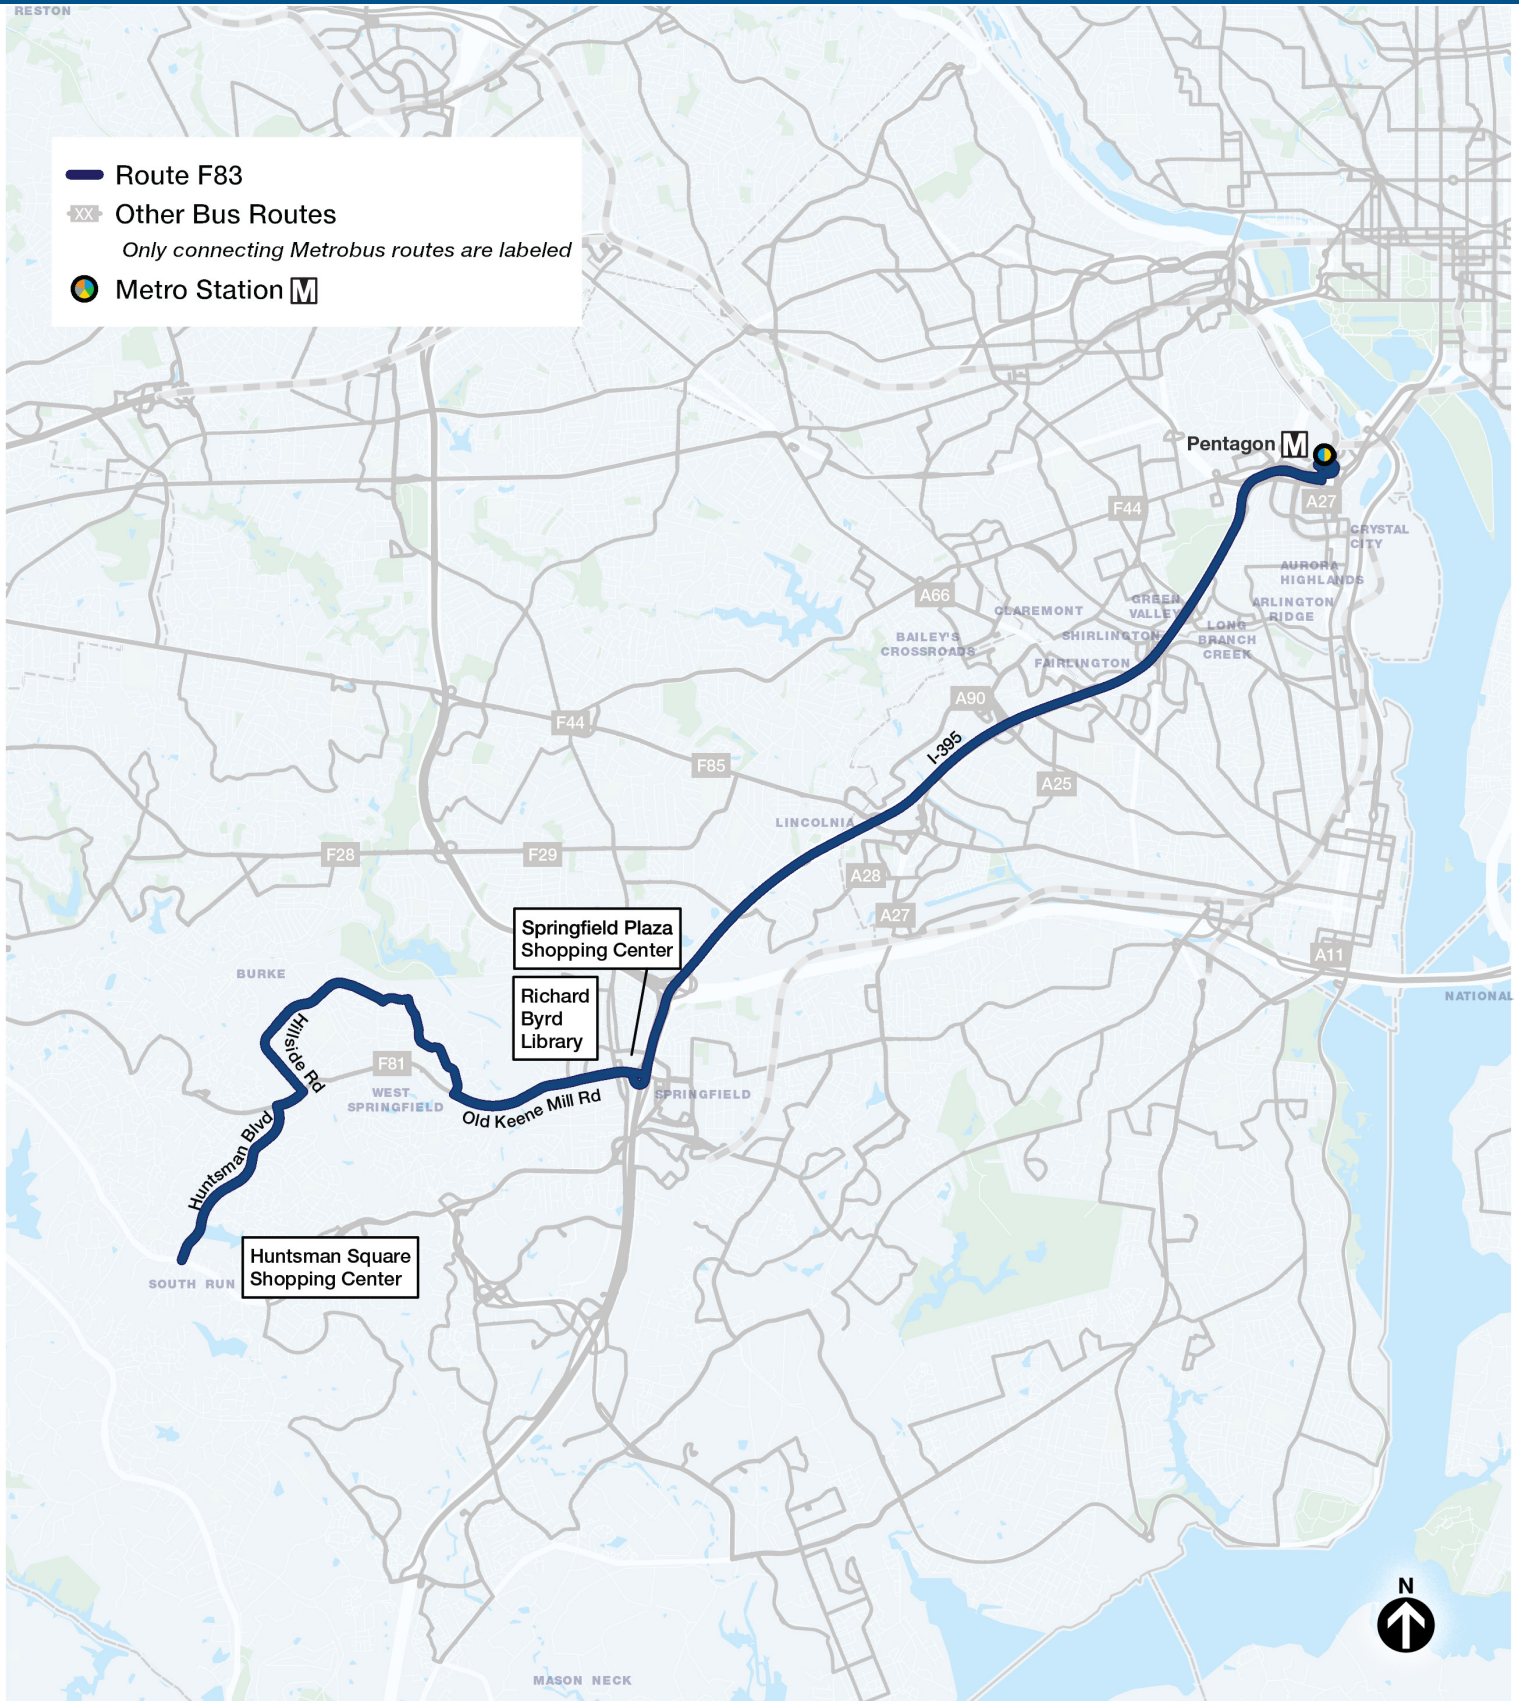

F83 Cardinal Forest Express

Orange Hunt-Pentagon

via Huntsman Blvd, Old Keene Mill Rd, Springfield Plaza, and I-395

Compare to these old routes:
18G