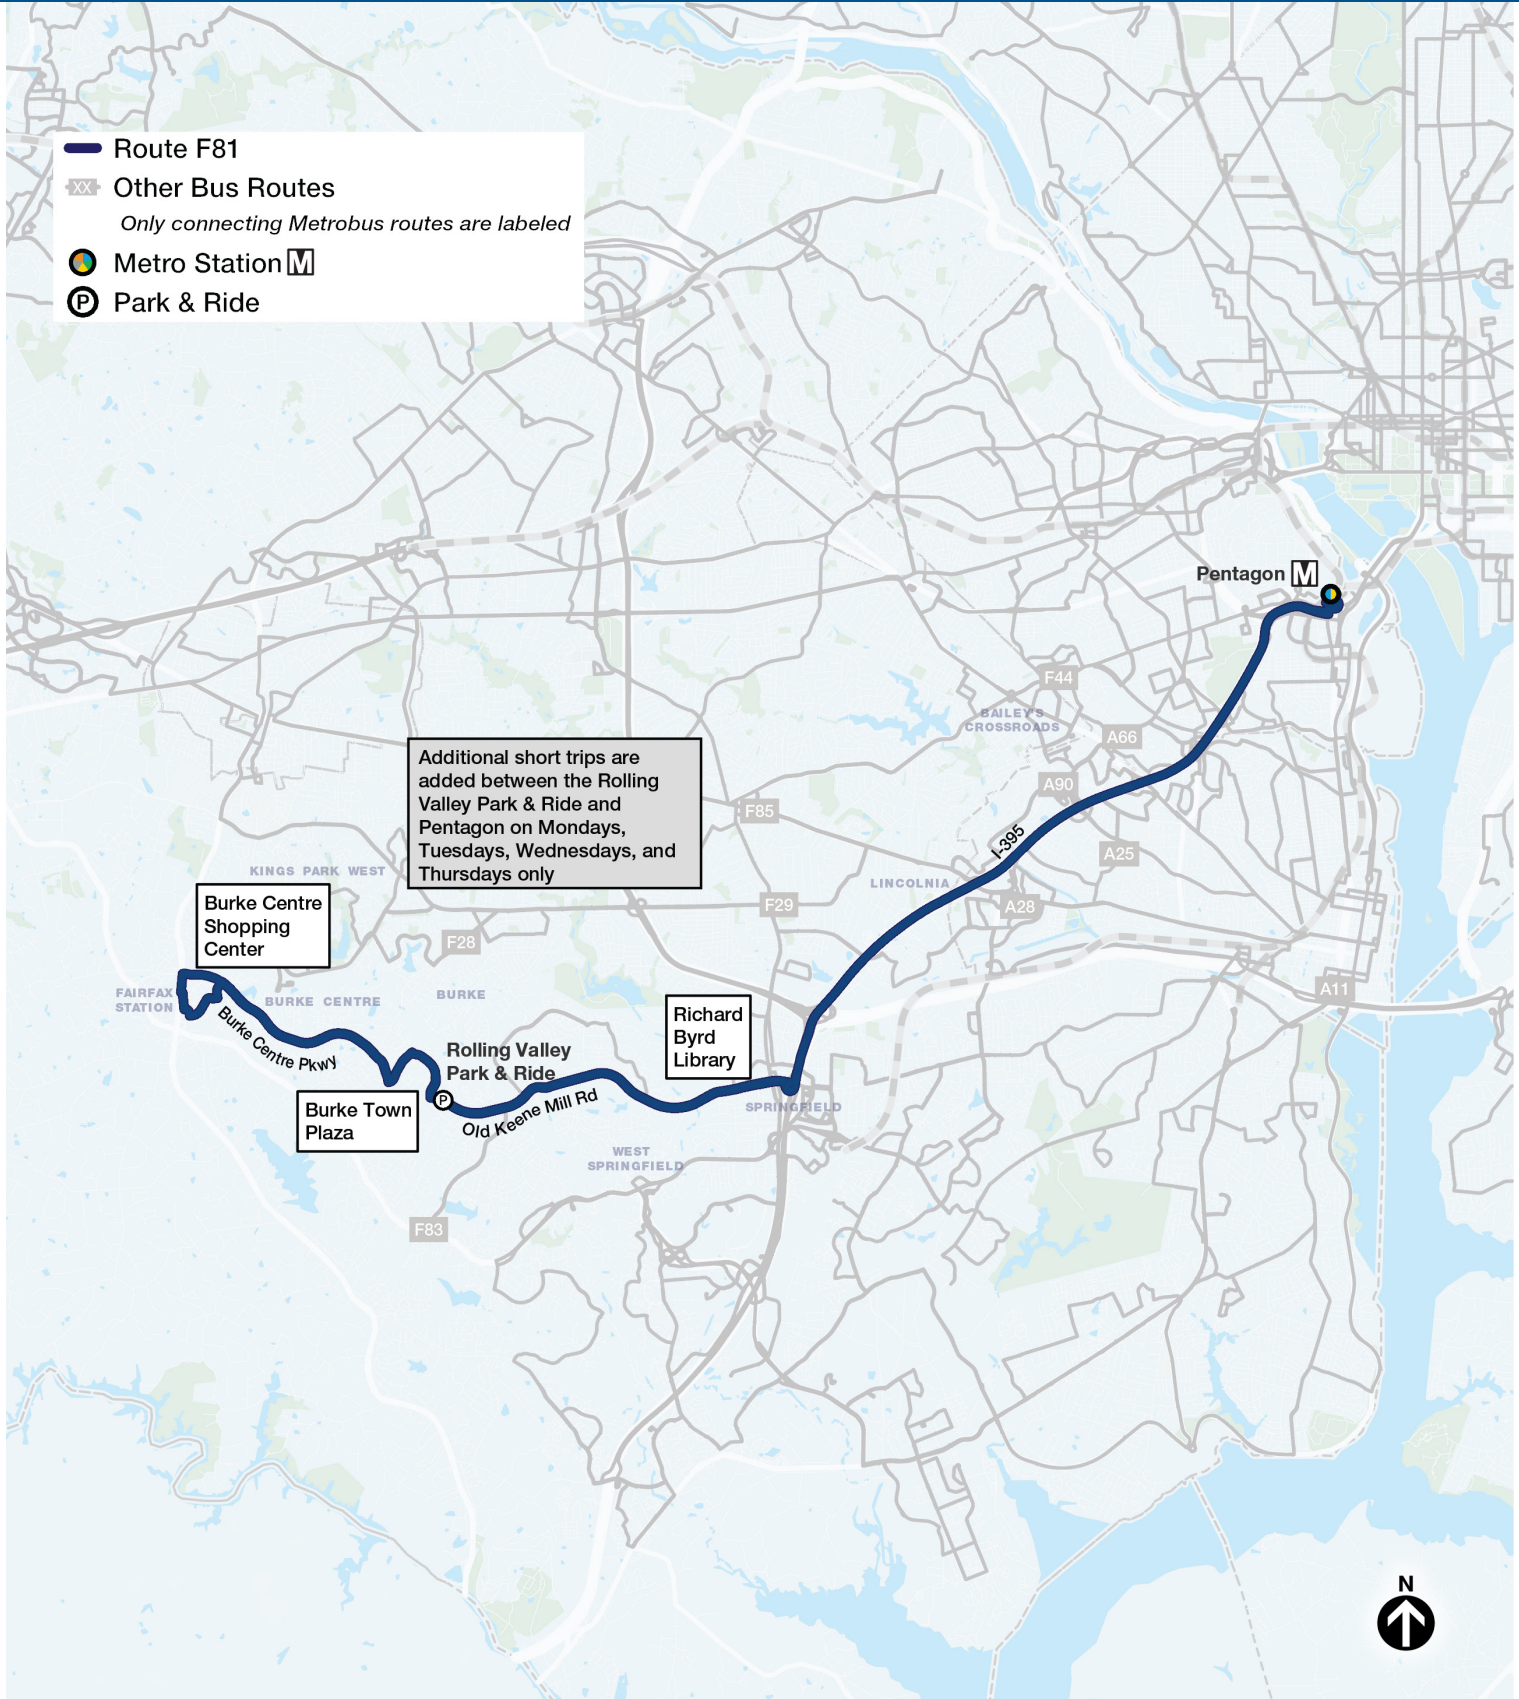

F81 Burke Centre Express

Burke Centre-Pentagon
via Rolling Valley, Old Keene Mill Rd, and I-395

Compare to these old routes:
18P, 18J