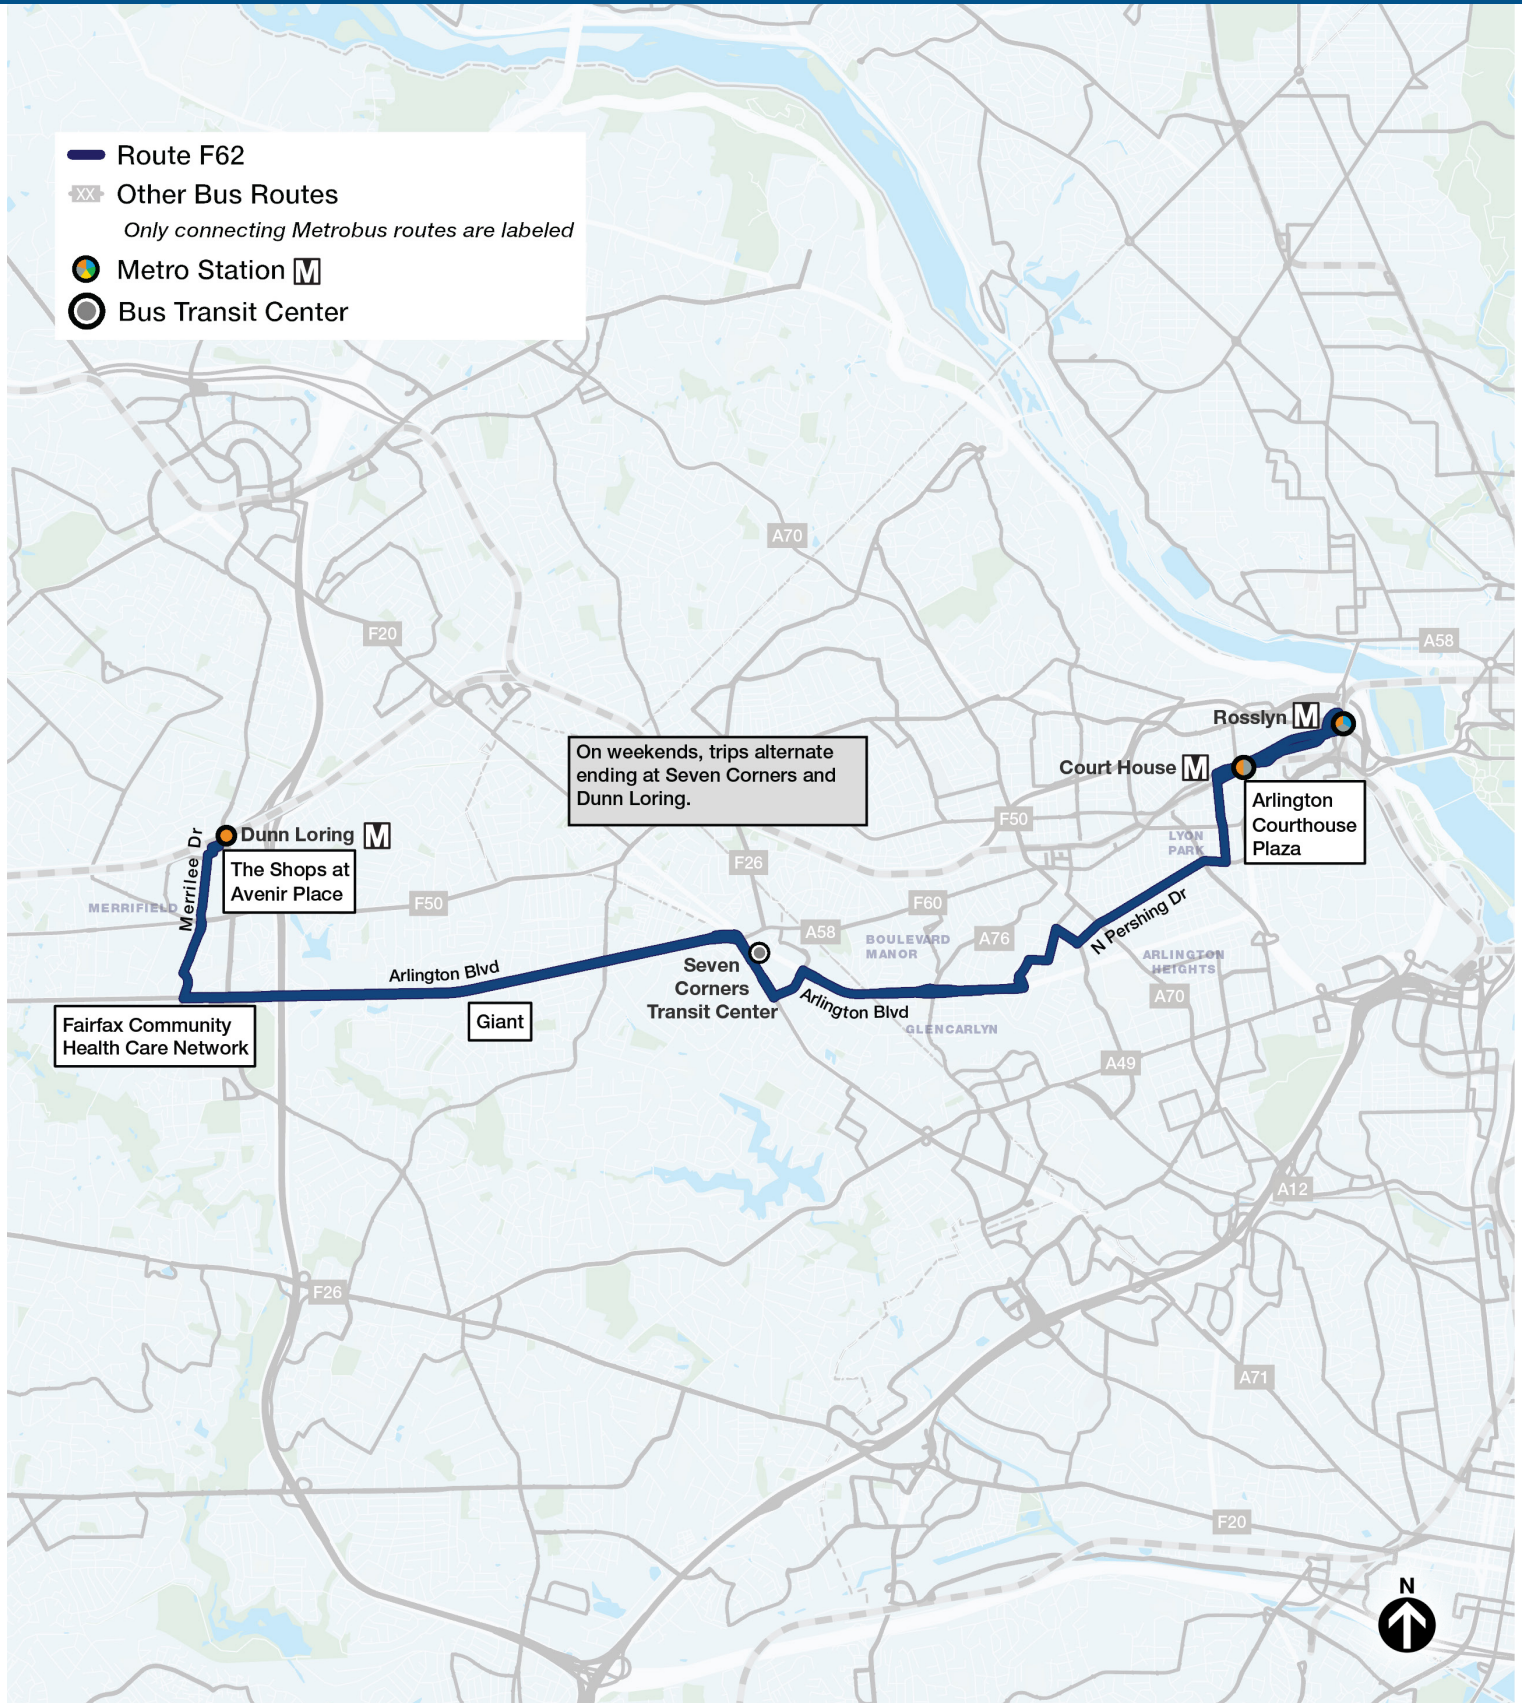

F62 Rosslyn-Arlington Blvd-Dunn Loring

Rosslyn-Dunn Loring
via Mosaic District, Seven Corners, Buckingham, and Court House

Compare to these old routes:
1B,4B