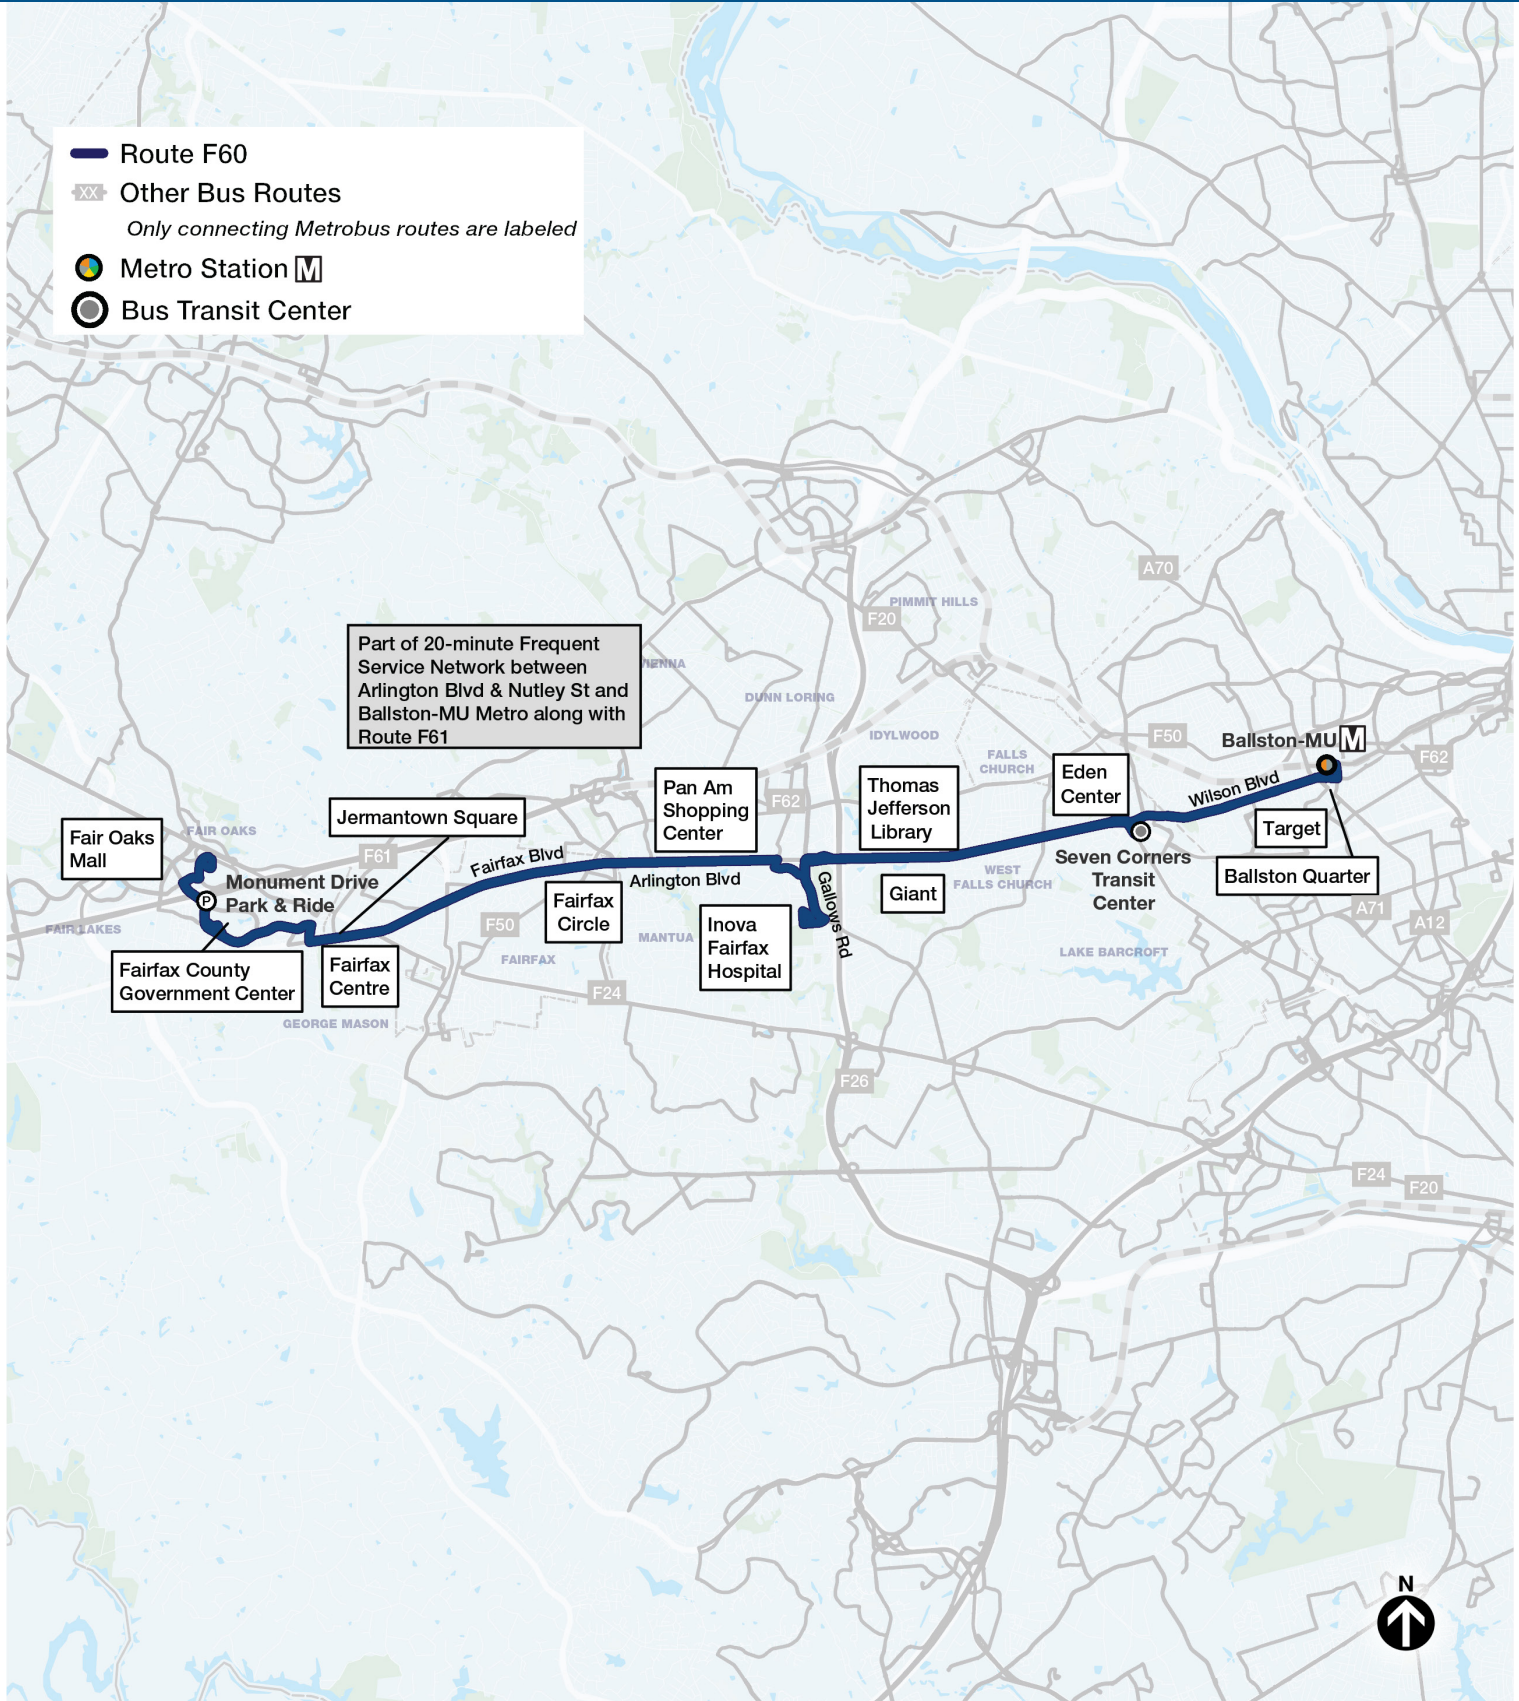

F60 Arlington BI - Fair Oaks

Fair Oaks Mall-Ballston

via Monument Dr, Fairfax Circle, Inova Fairfax Hosp, Eden Center, and Seven Corners

Compare to these old routes:
1A, 1B, 1C