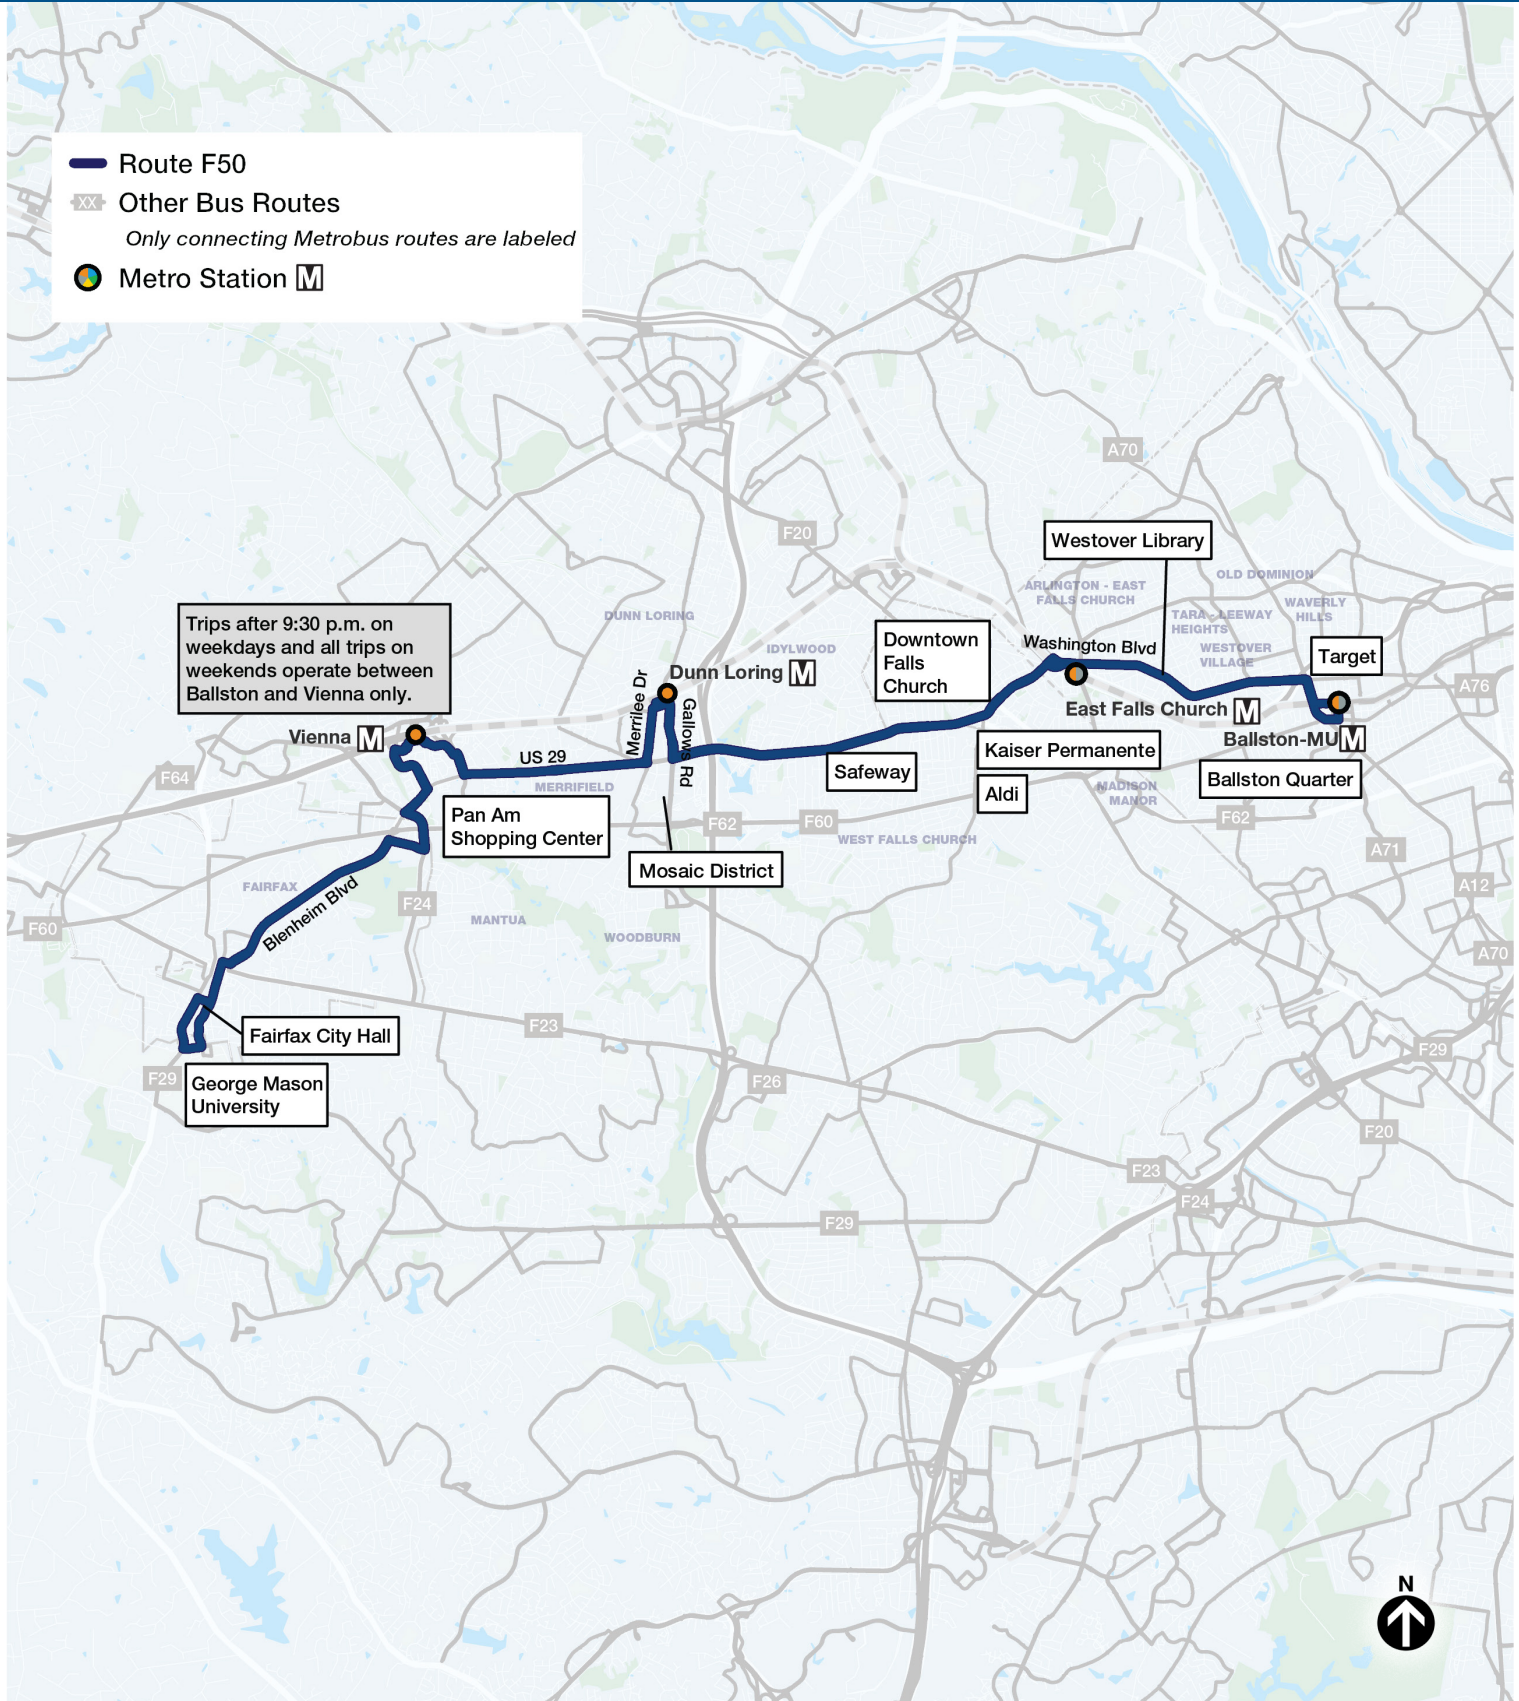

F50 Washington BI

George Mason/Vienna-Ballston

via Mosaic District, Dunn Loring, Downtown Falls Church, and E Falls Church

Compare to these old routes:
2A, 2B