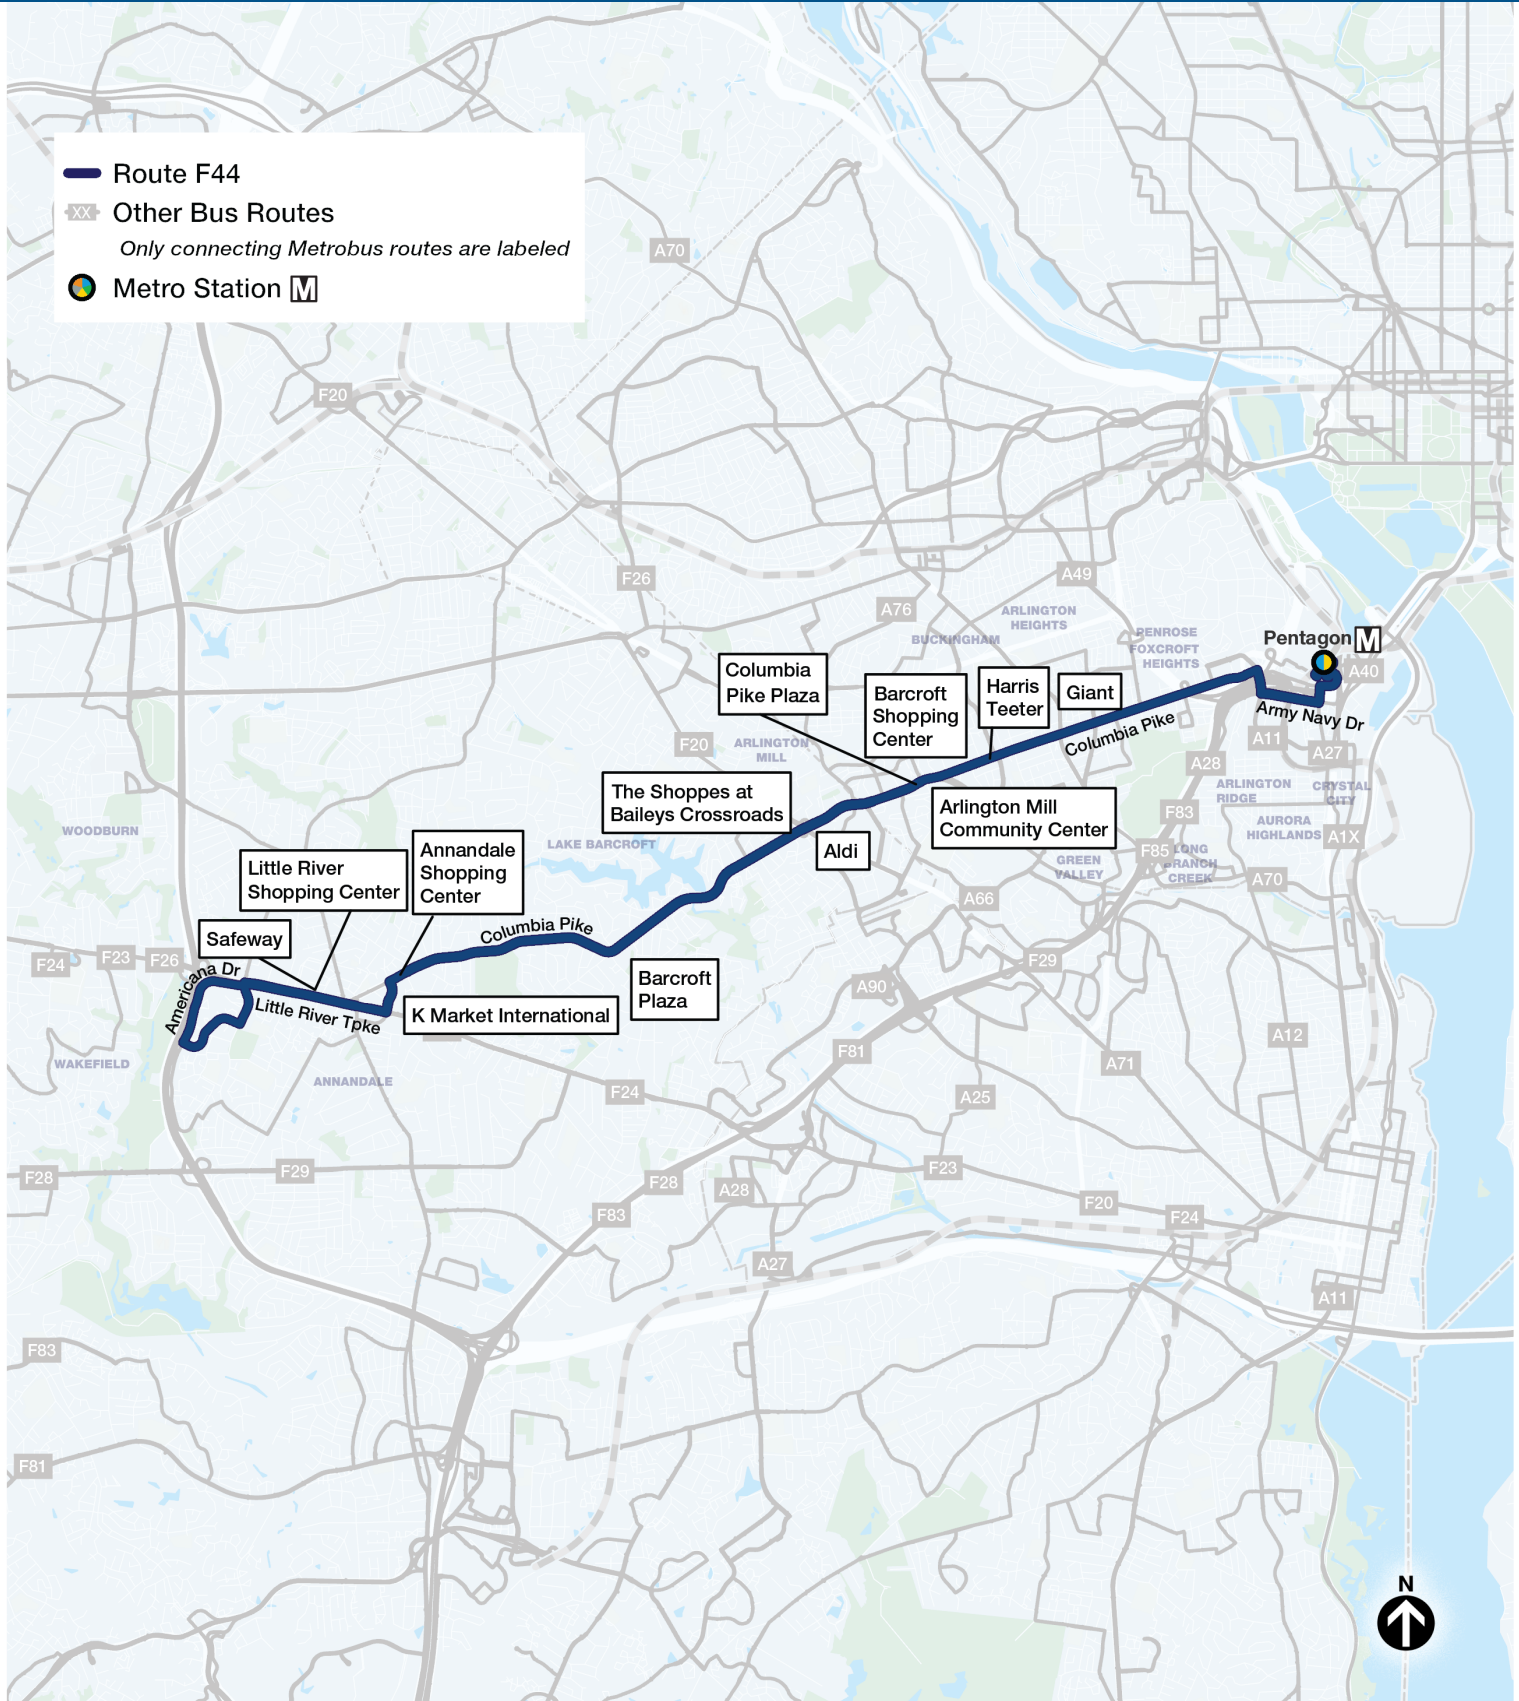

F44 Columbia Pike - Pentagon

Annandale-Pentagon

via Columbia Pike, Annandale Shop Ctr, Baileys Crossroads, Columbia Pike Plaza, and Penrose

Compare to these old routes:

16A