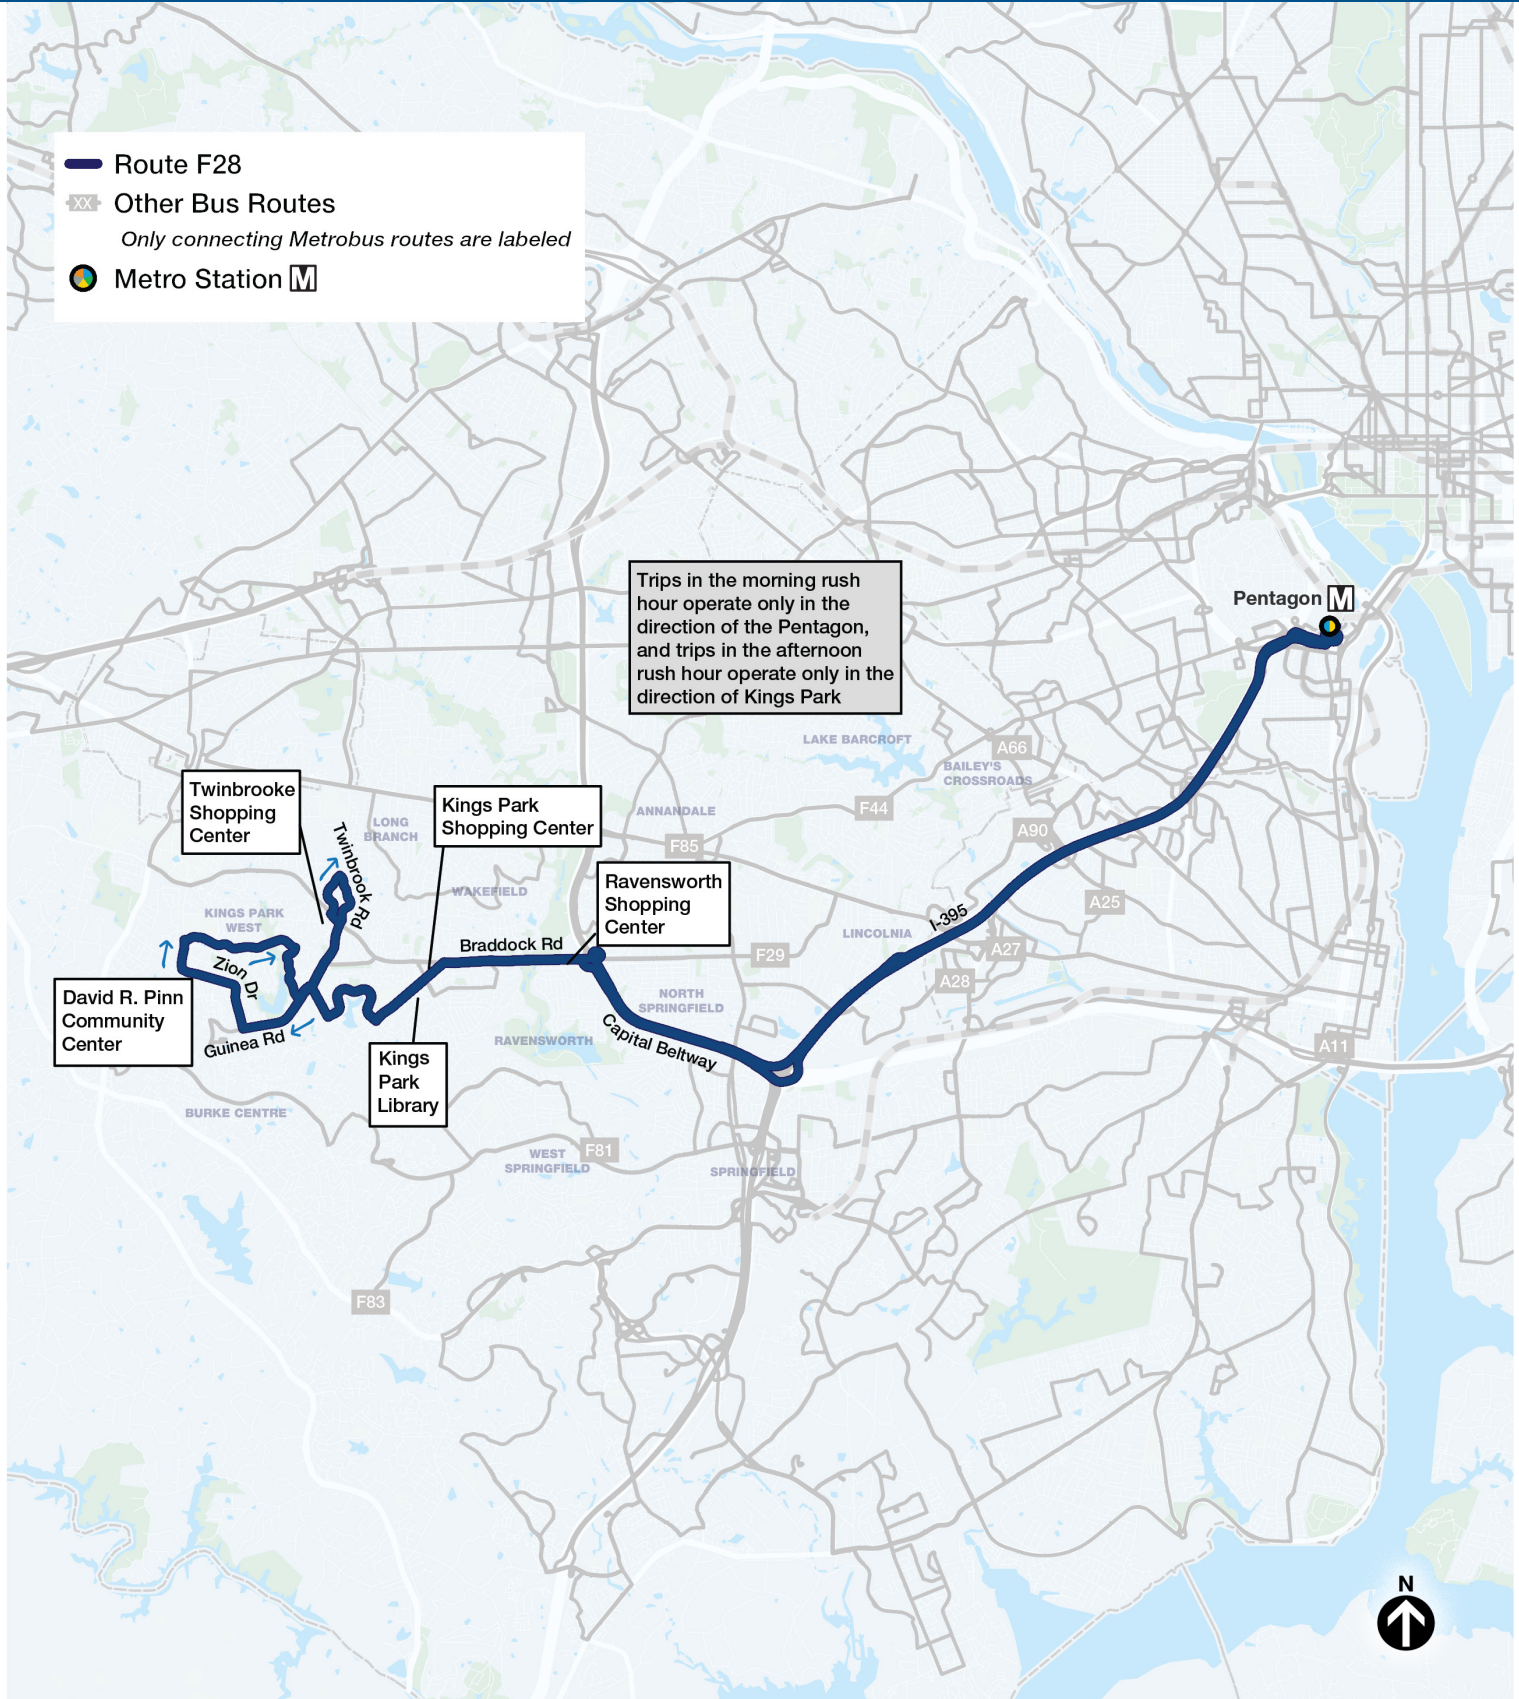

# F28 Kings Park West Express

## Kings Park W-Pentagon

via Twinbrooke Shop Ctr, Kings Park Shop Ctr, Braddock Rd, Ravensworth Shop Ctr, and I-495/395

Compare to these old routes:  
17K, 17G, 17B