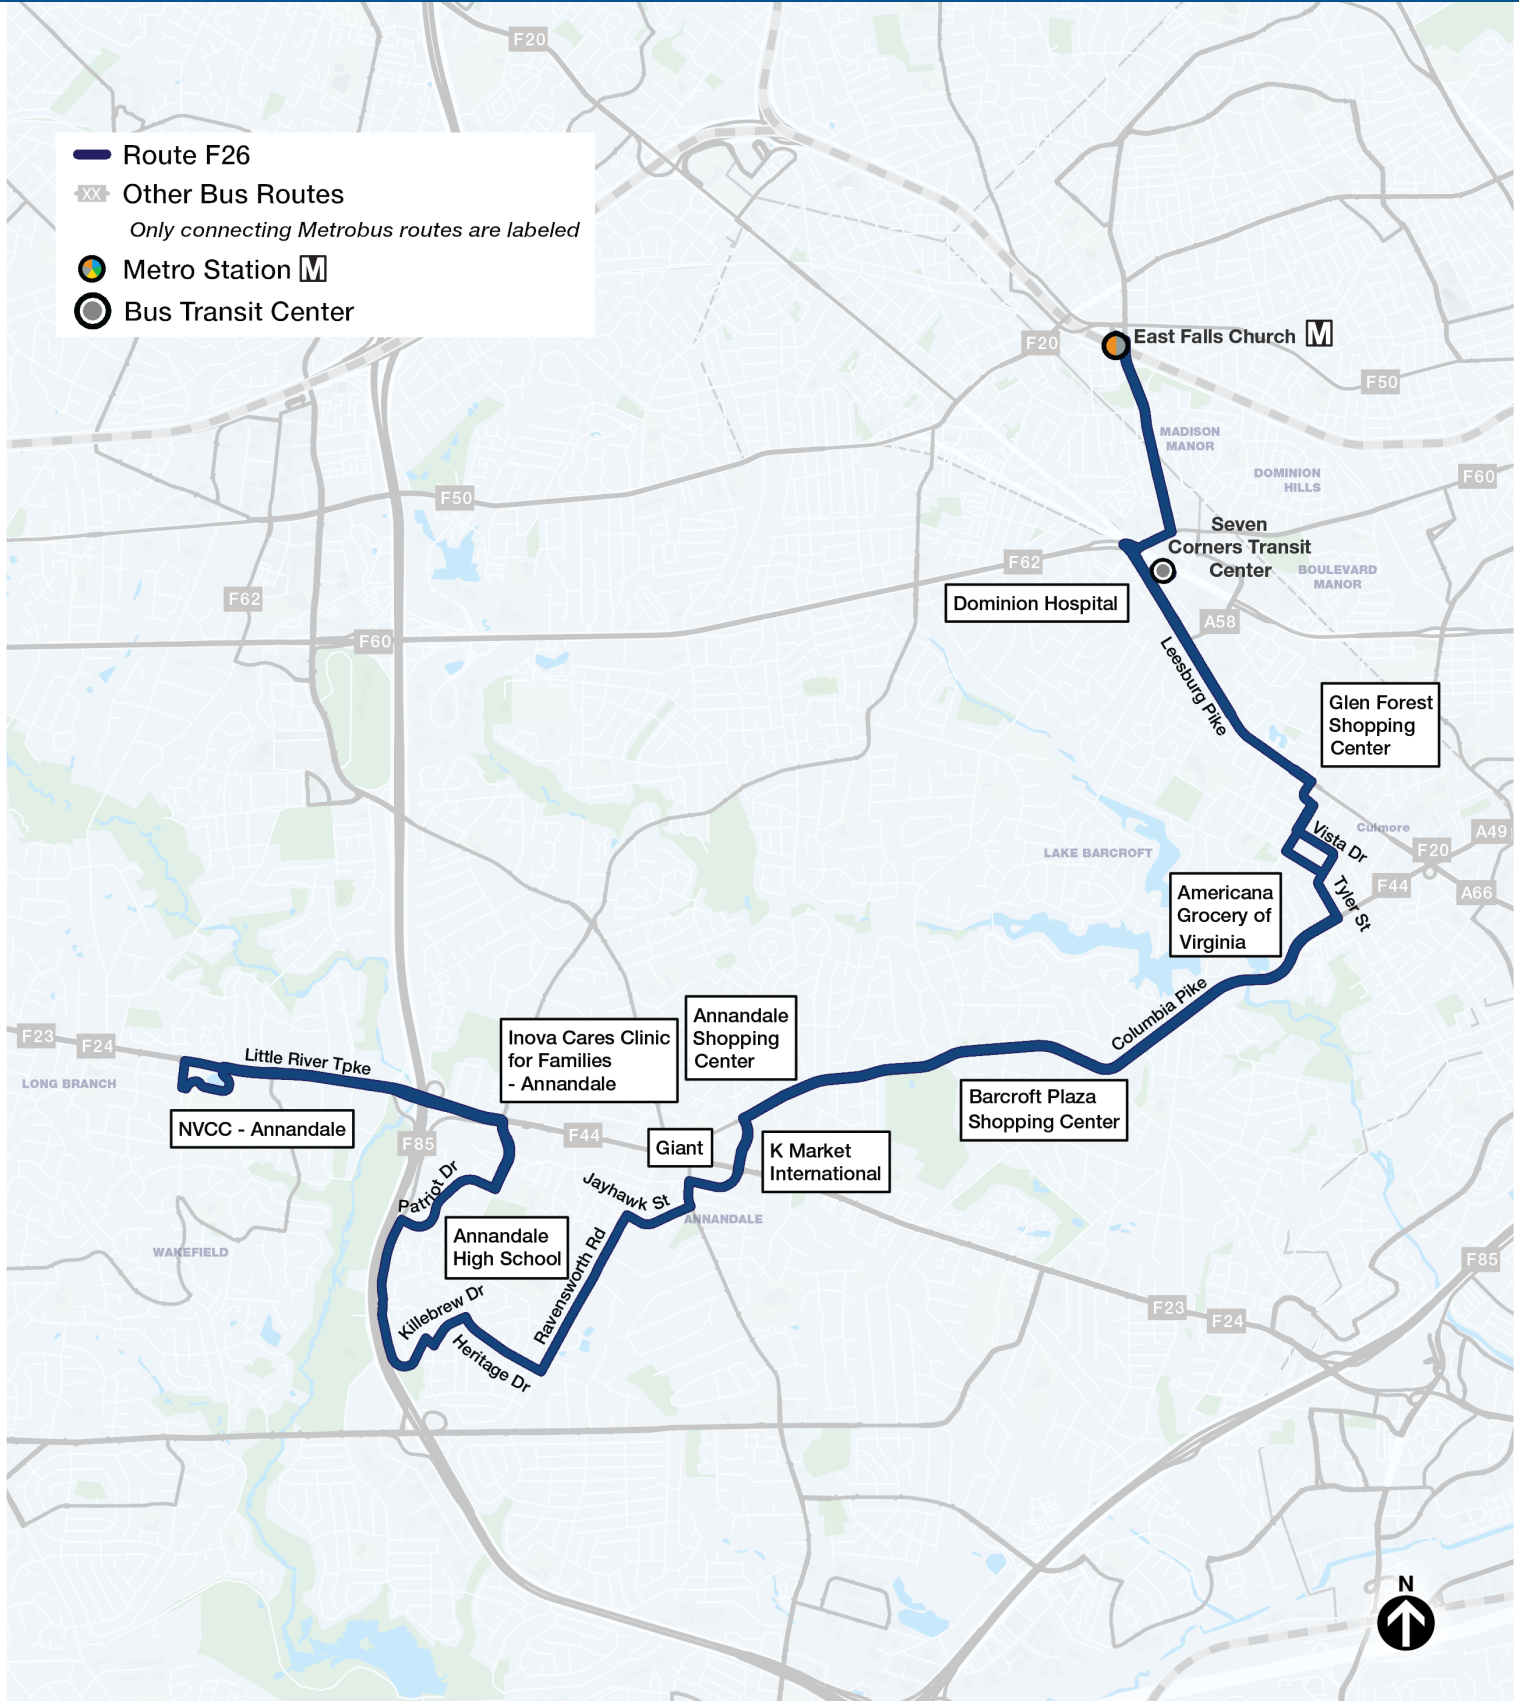

F26 E Falls Church-Annandale

E Falls Church-NVCC Annandale

via Annandale Shop Ctr, Barcroft, Columbia Pike, Leesburg Pike, and Seven Corners

Compare to these old routes:

26A