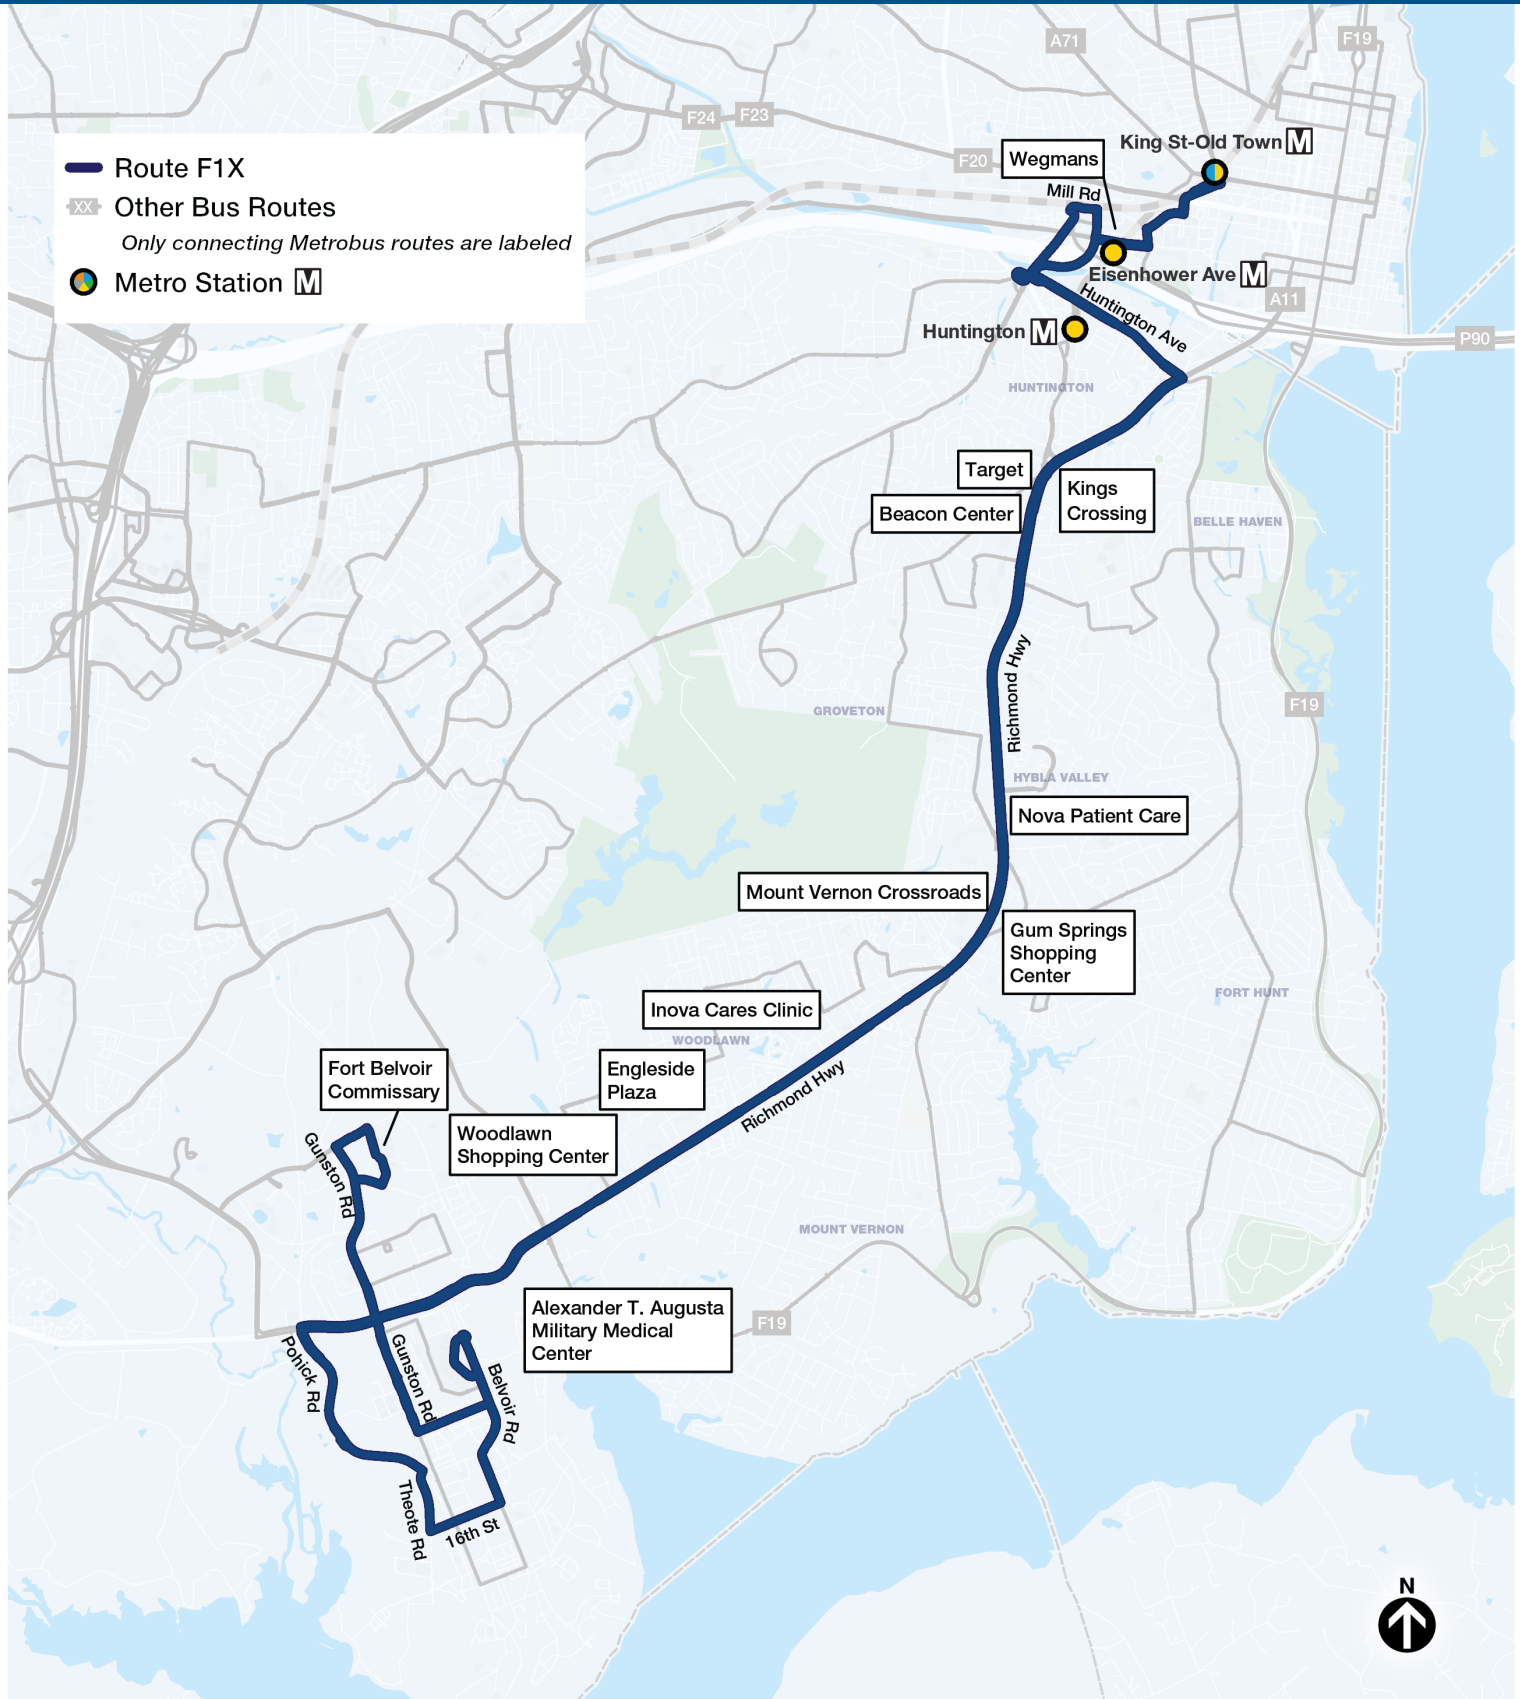

F1X Richmond Hwy

Fort Belvoir-King St-Old Town
via Richmond Hwy, Huntington Av, Eisenhower Av

Compare to these old routes:
REX