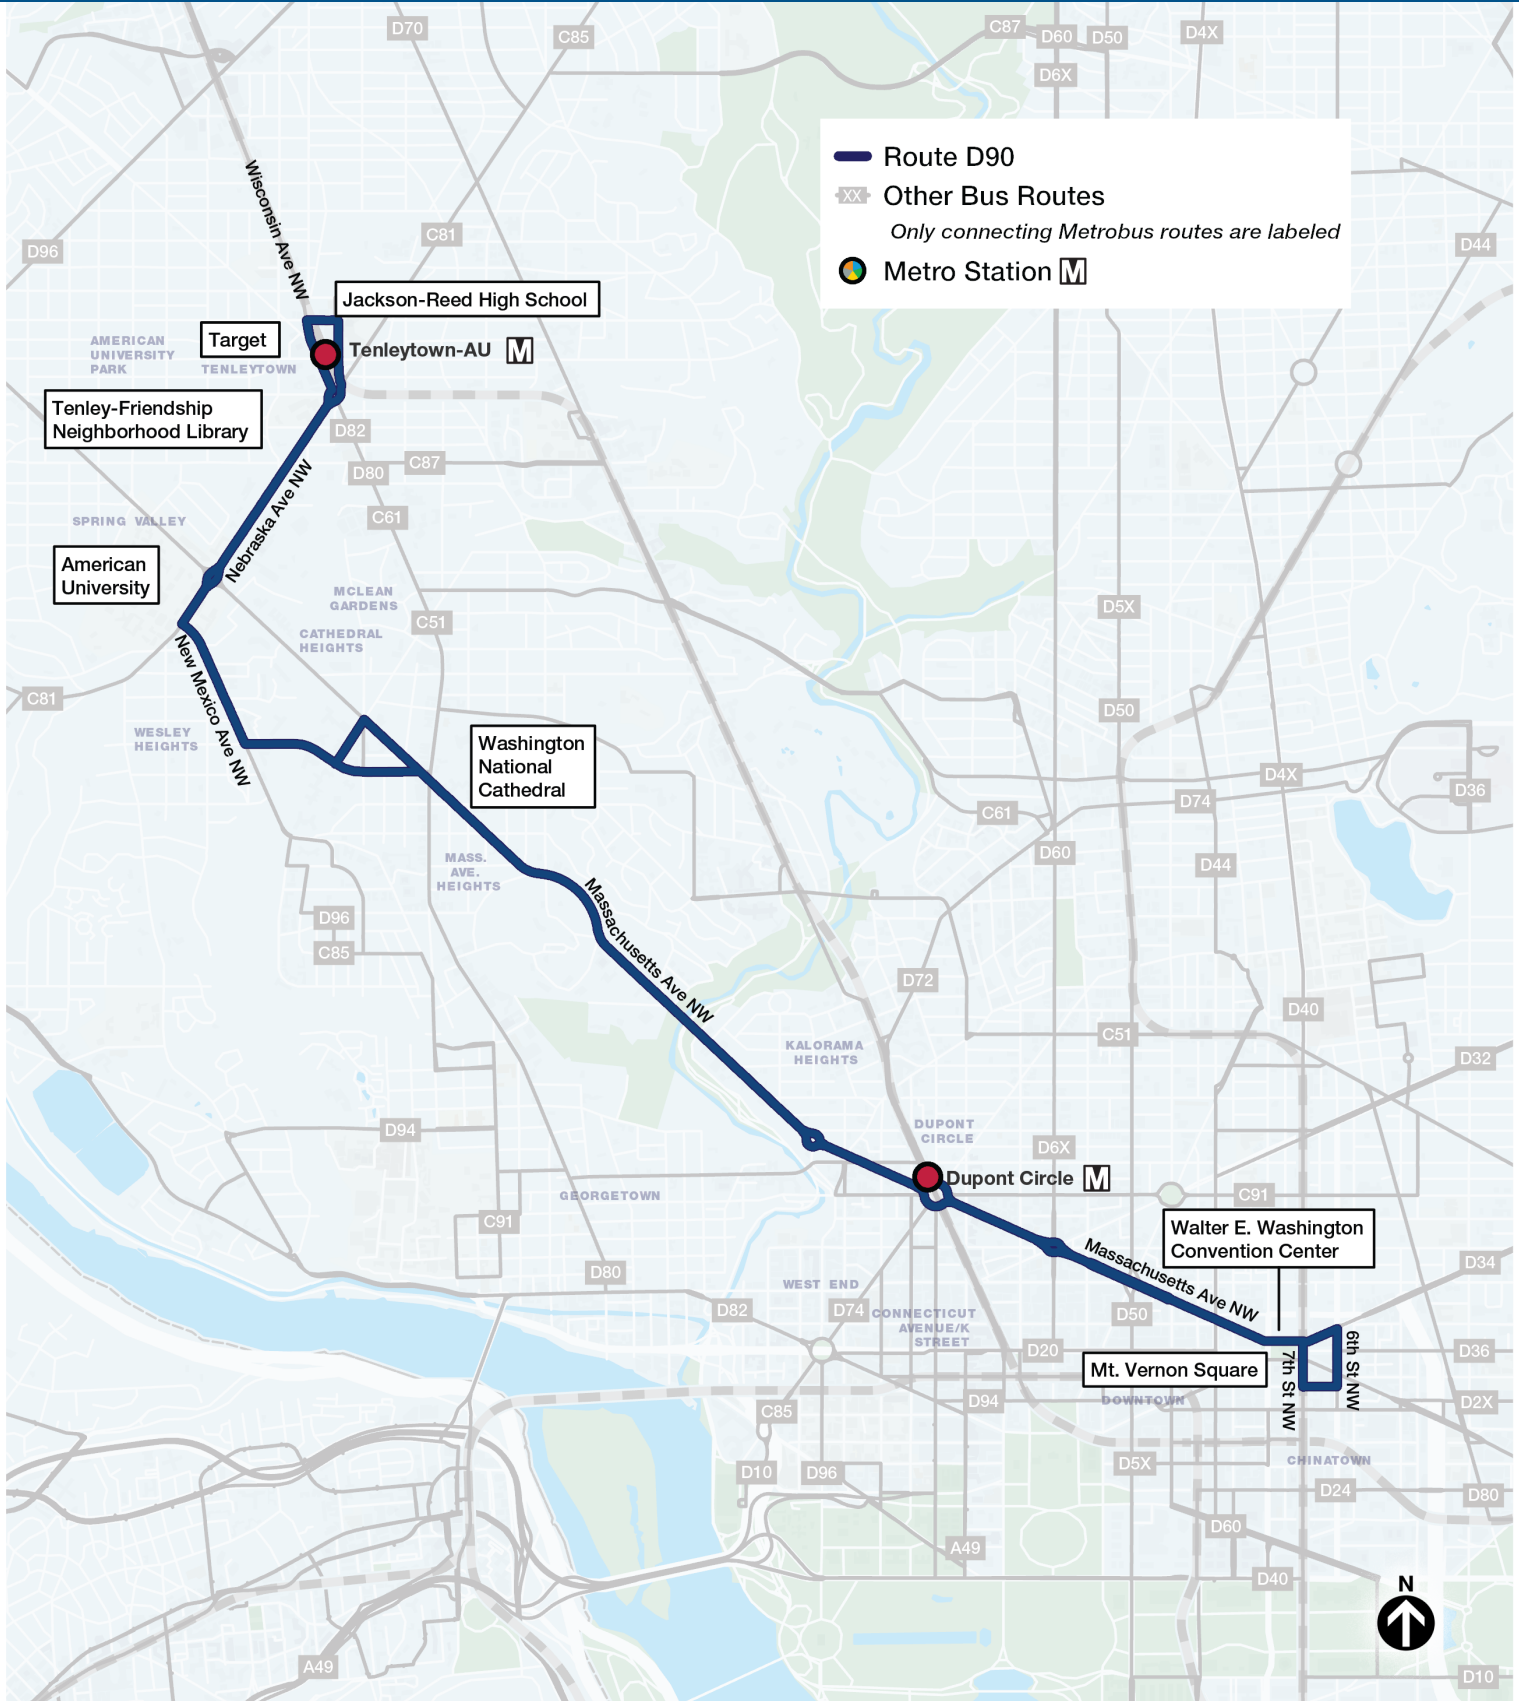

D90 Massachusetts Ave-Tenleytown

Tenleytown-Convention Ctr

via Nebraska Ave, Massachusetts Ave, Dupont Circle, and Thomas Circle

Compare to these old routes:
N2,N4,N6