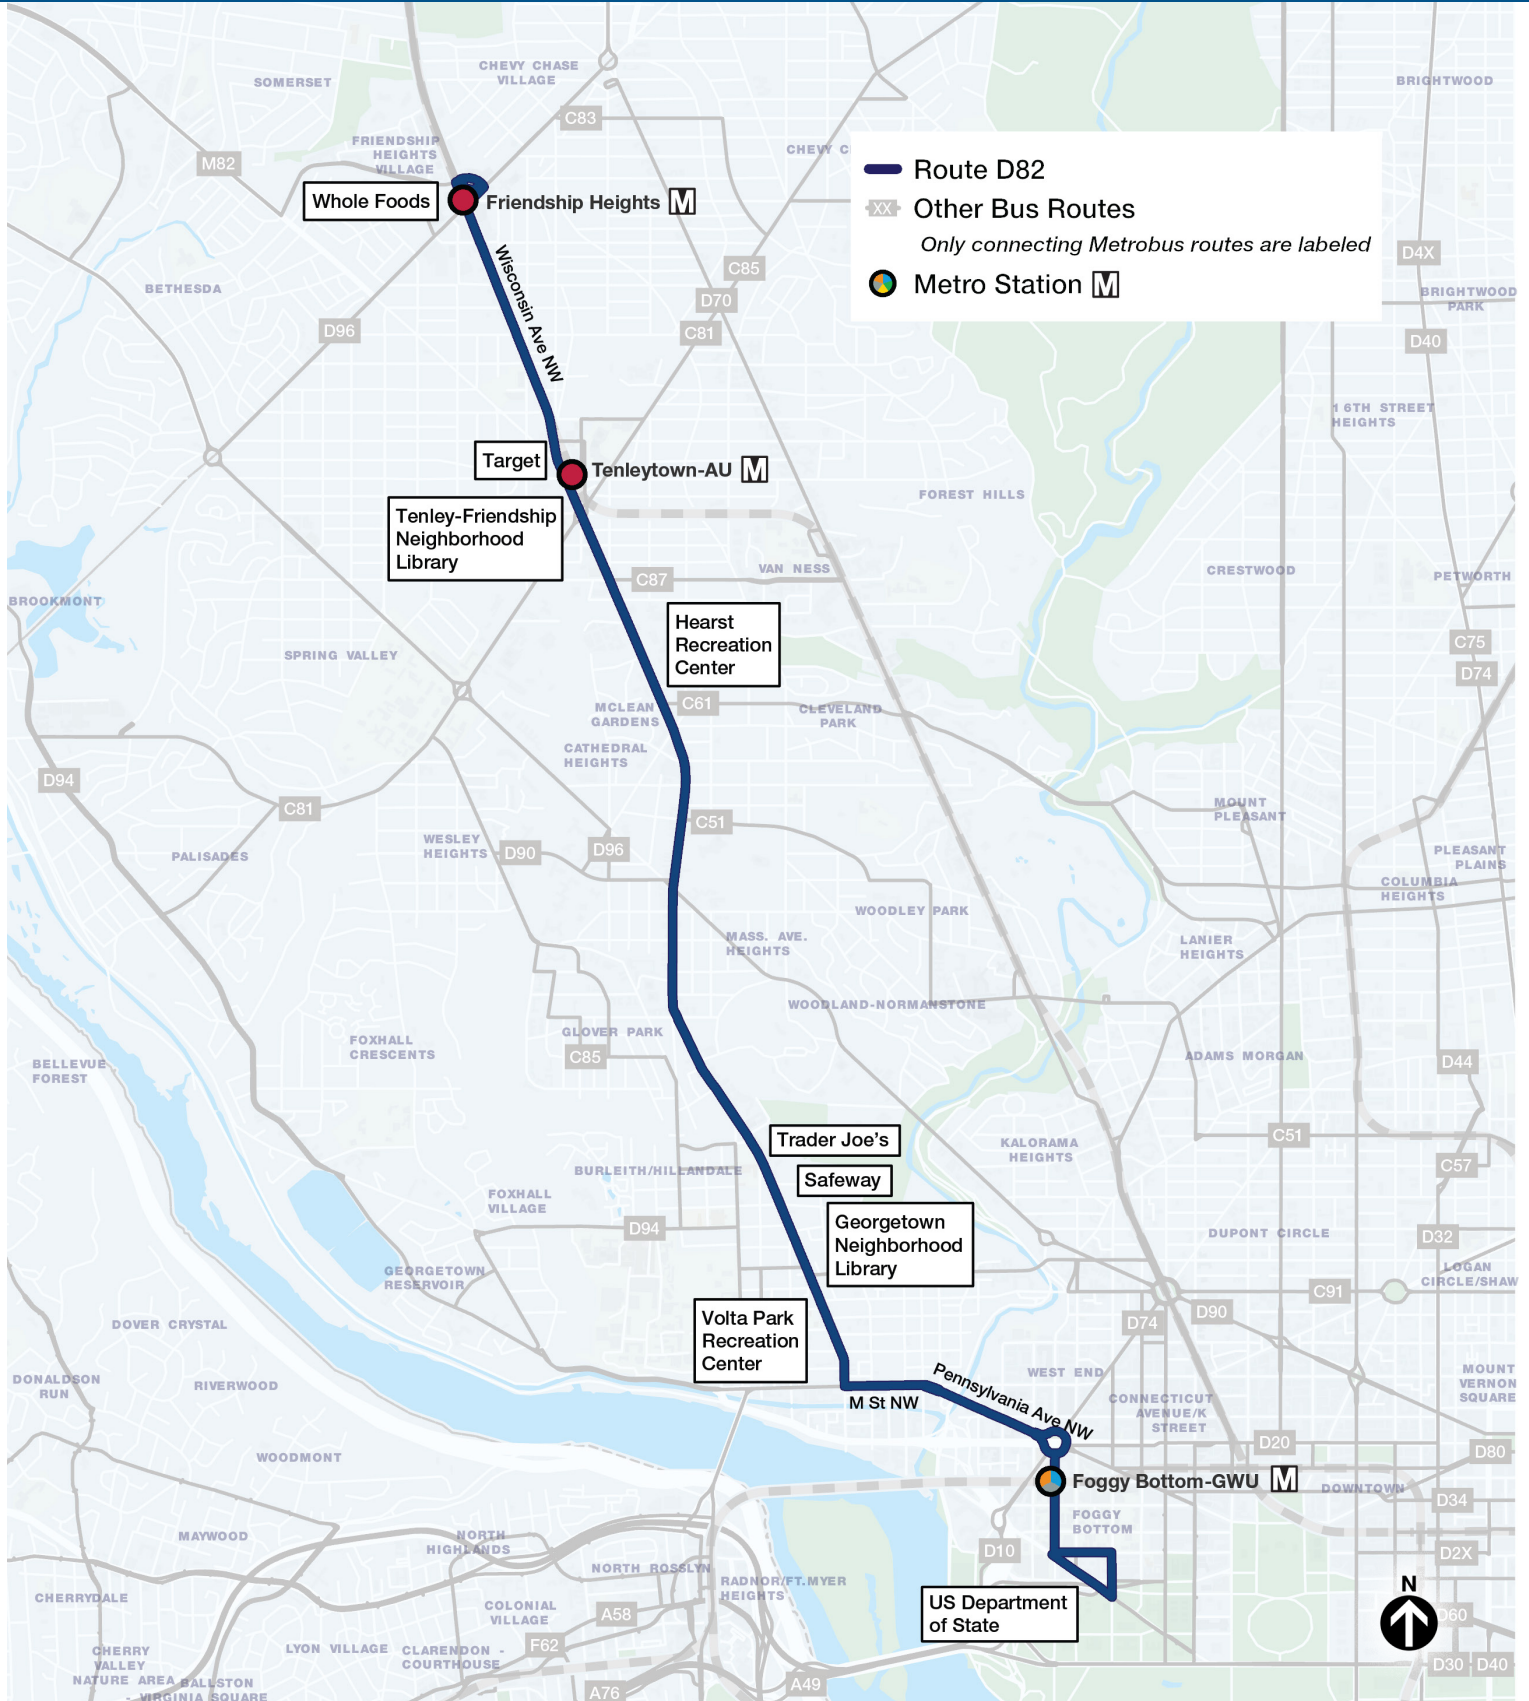

D82 Wisconsin Av-Foggy Bottom

Friendship Hts-Foggy Bottom

via Tenleytown, Cathedral Hts, Wisconsin Av, and Washington Cir

Compare to these old routes:

33,31