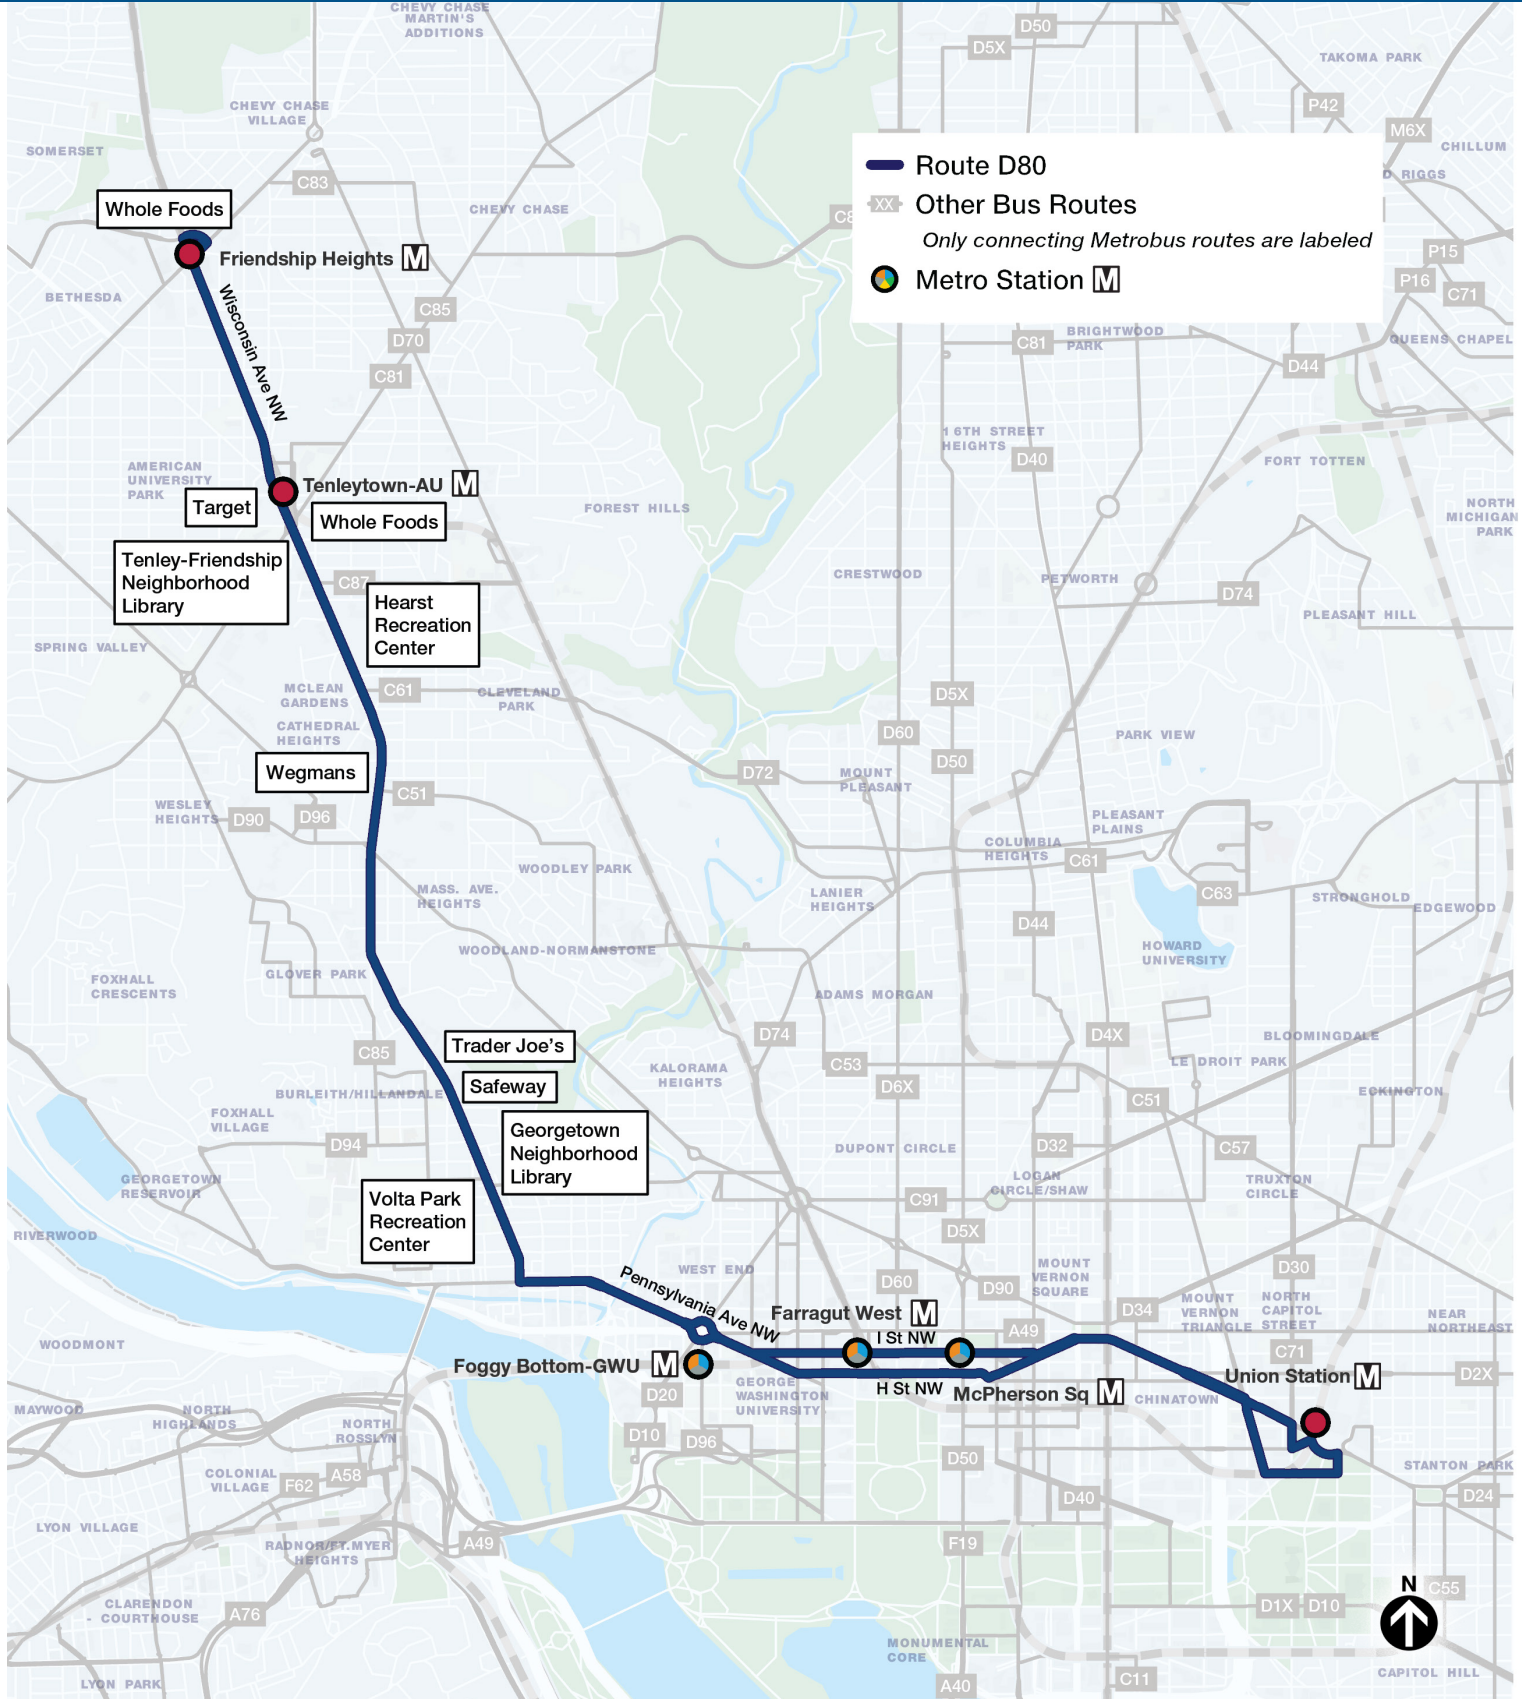

D80 Wisconsin Av-Union Station

Friendship Hts-Union Station

via Tenleytown, Cathedral Hts, Wisconsin Av, Washington Cir, and McPherson Sq

Compare to these old routes:

33,31