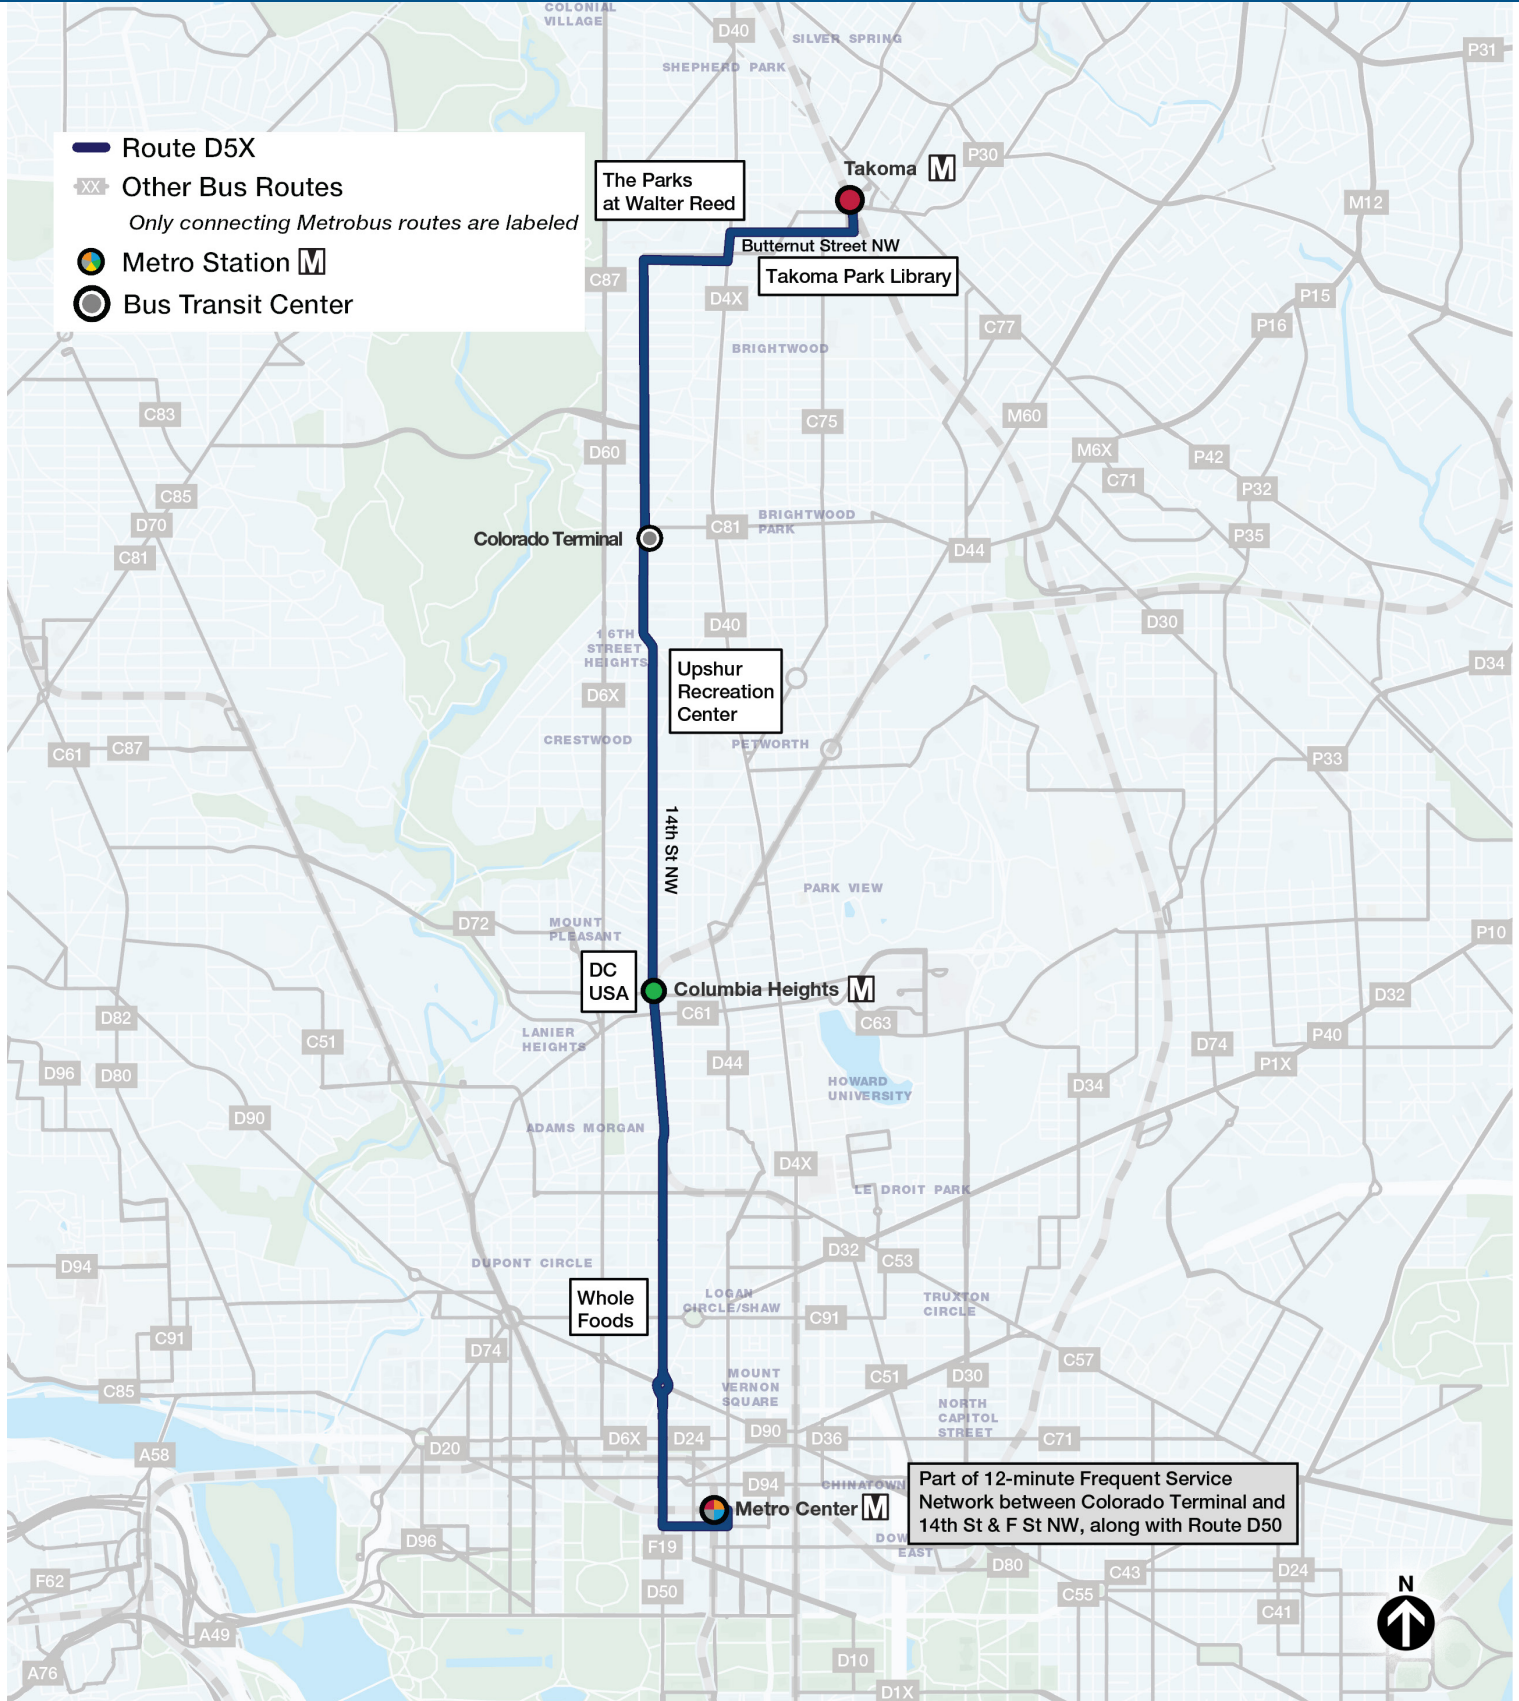

# D5X 14t St Limited

## Takoma-Metro Center

via 14+Colorado Av, Columbia Hts, Logan Circle, and Downtown DC

Compare to these old routes:  
**52,54,59**