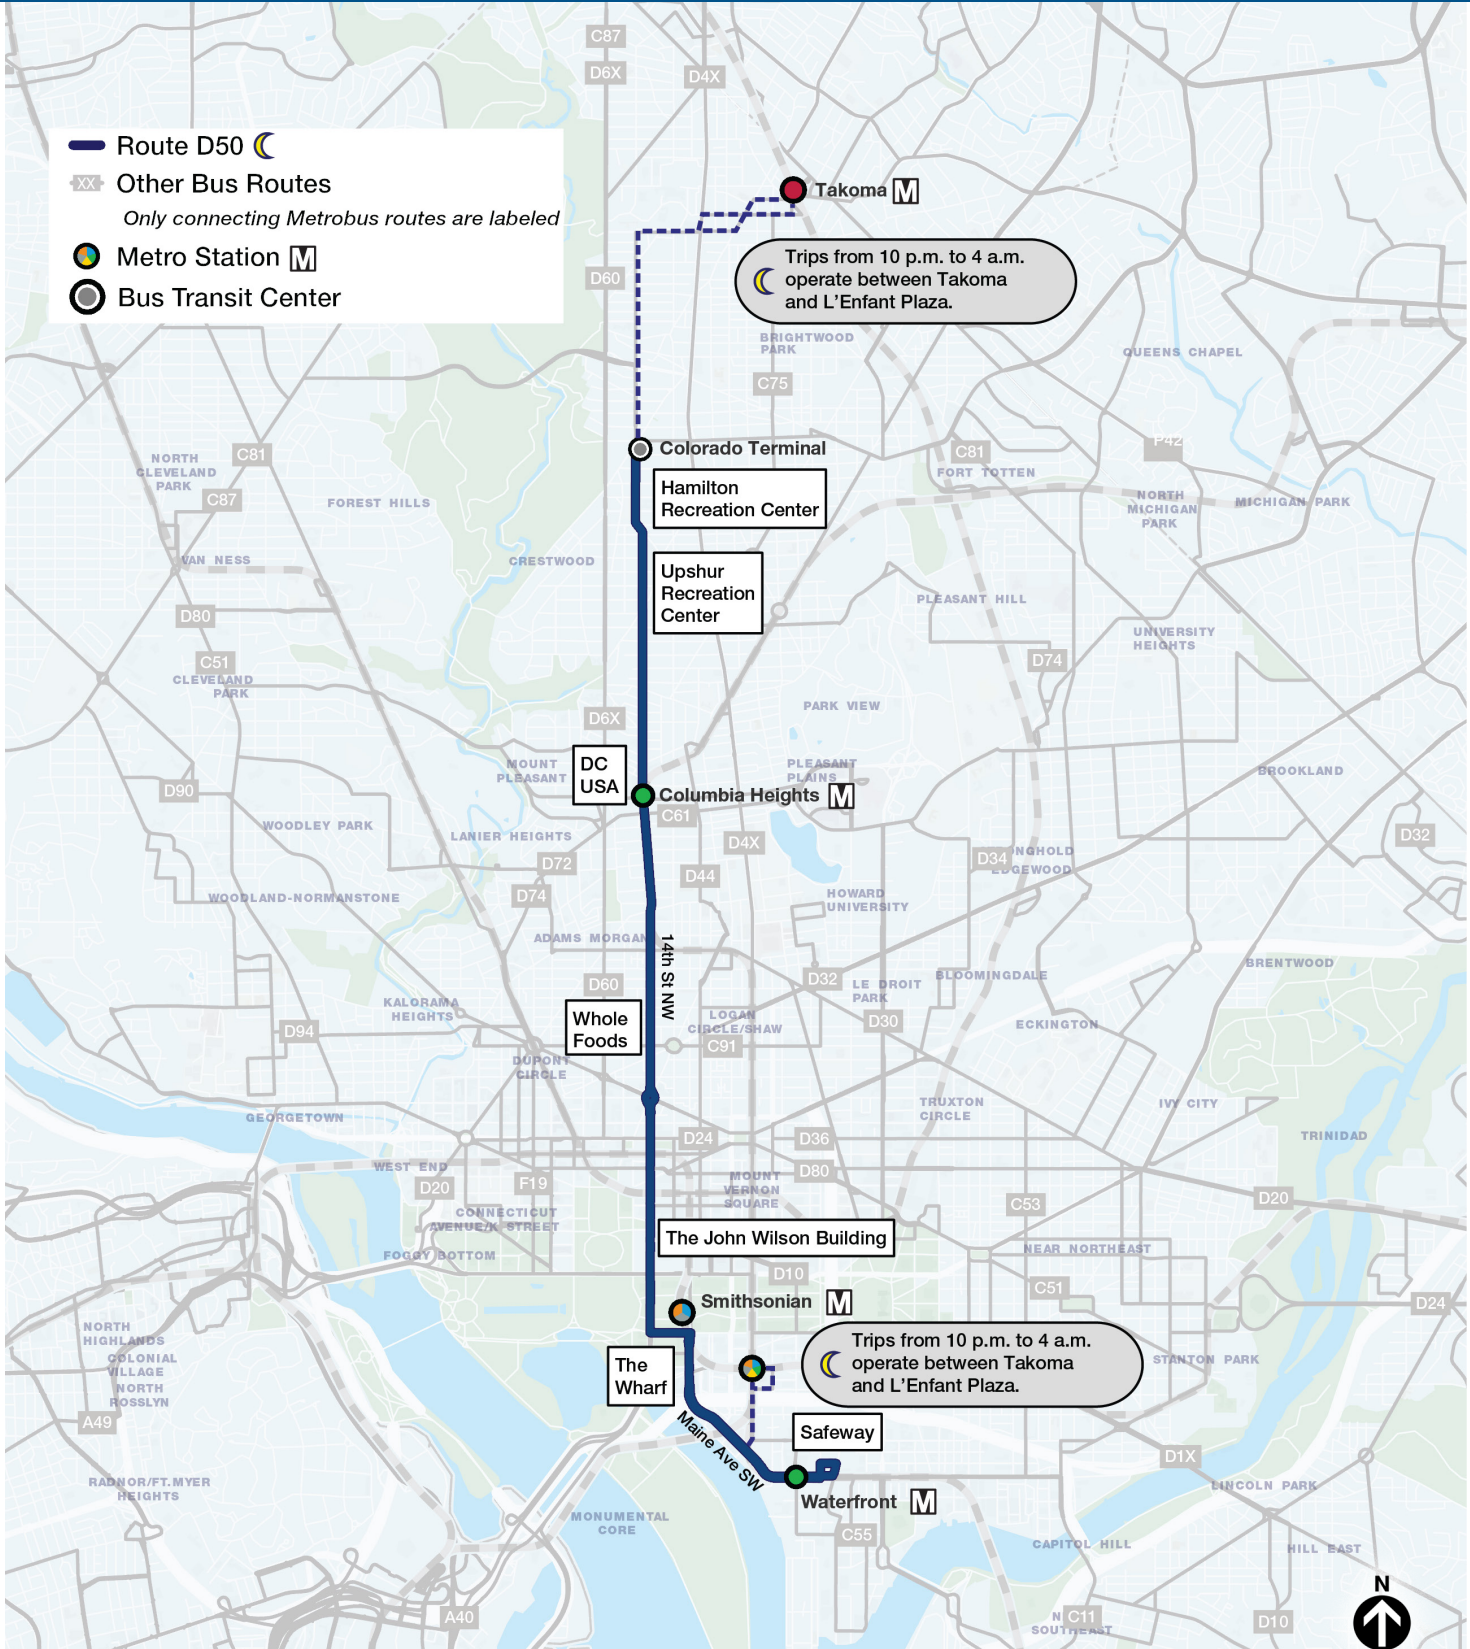

# D50 14 St

14+Colorado Ave-Waterfront  
via Columbia Heights, Logan Circle, Smithsonian, and The Wharf

Compare to these old routes:  
52,54,59